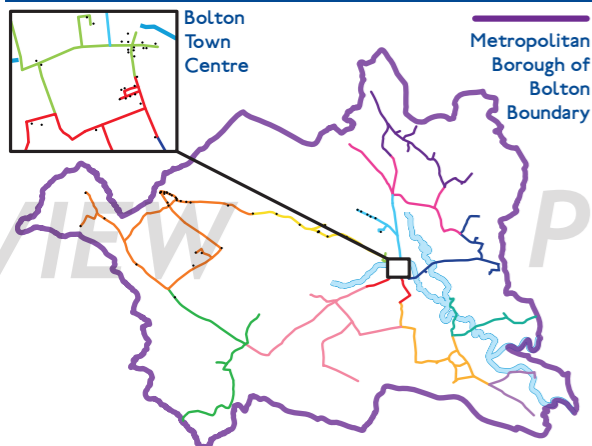

Geographical Routes

Directory

A	B	C	D	E	F	G	H	I	J	K	L	M	N	O	P	Q	R	S	T	U	V	W	X	Y	Z																																																																																																										
Absolute	B33R@33	Black Edge Brewery	Black Horse (Farnworth)	Black Horse (Tonge Fold)	Blanco Lounge	Bludell Arms	Bob Inn	Bob's Smithy	Bowling Green	Brewery Tap	Bridge	Britannia	Bunbury's	Cheetham Arms	Cherry Tree	Churchgate	Circle	Colliers Arms	Courtyard (Last Drop)	Craven Heifer	Crofters Arms	Crofters Arms (H'well)	Cross Guns	Crown	Definitely Maybe	Doffcocker	Dragonfly	Drop Inn (Last Drop)	Duke of Wellington	Earl's	Ele. & Cas.	Finishers Arms	Flag	Freemasons	Game Vault	Gilnow Arms	Goose & Gander	Grapes (Highfield)	Grapes (Stoneclough)	Great Ale	Green Room	Grey Man	Grey Mare	Greyhound	Griffin	Harvester	Hen & Chickens	Henighans (Brightmet)	Henighans (Little Lever)	Hogarth's	Hope & Anchor	Horsehoe	House Without A Name	Hulton Arms	Jolly Carter	JR's Ale House	Kings Arms	Kings Head	Koo	Lamb	Level	Little Vic	Loft	Lord Raglan	Market	Market St. Tavern	Market Tavern	Masons Arms	Millstone	Mosley Arms	Moss Rose	New Inn	Nook & Cranny (Bradsh.)	Nook & Cranny (Br. Cr.)	Northern Monkey	Northern Monkey T.H.	Northern Way	Old M. & Scythe	Old Three Crowns	One for the Road	Original Bay Horse	Pinners Arms	Pineapple	Porters	Post Office	Queen Anne (Deane)	Queen Anne (L. Lever)	Queen Elizabeth	Railway	Red Lion	Rivington	Rose & Crown	Rosehill Tavern	Roundhouse	Royal	Royal (Bolton)	Royal Oak	Royal Stone	ROC	Saddle	Sam's	Seven Stars	Southfields	Spinning Mule	Sportsman	Spread Eagle	Stokes Tavern	Stork Tavern	Swan	Tails & Ale	Tansy Green	Thomas Egerton	Three Pigeons	Three Ravens	Toby Carvery (Ast Br.)	Toby Carvery (O. Hulton)	Ukrainian Centre	Unity Brook	Venue	Victoria	Victoria & Albert	Volunteer	Vulcan	Wellington	Wheatshaf	White Horse (Harwood)	White Horse (Westhou.)	White Lion	Wilton Arms	York	York

There are 132 establishments on this map.

Bolton Orderaround