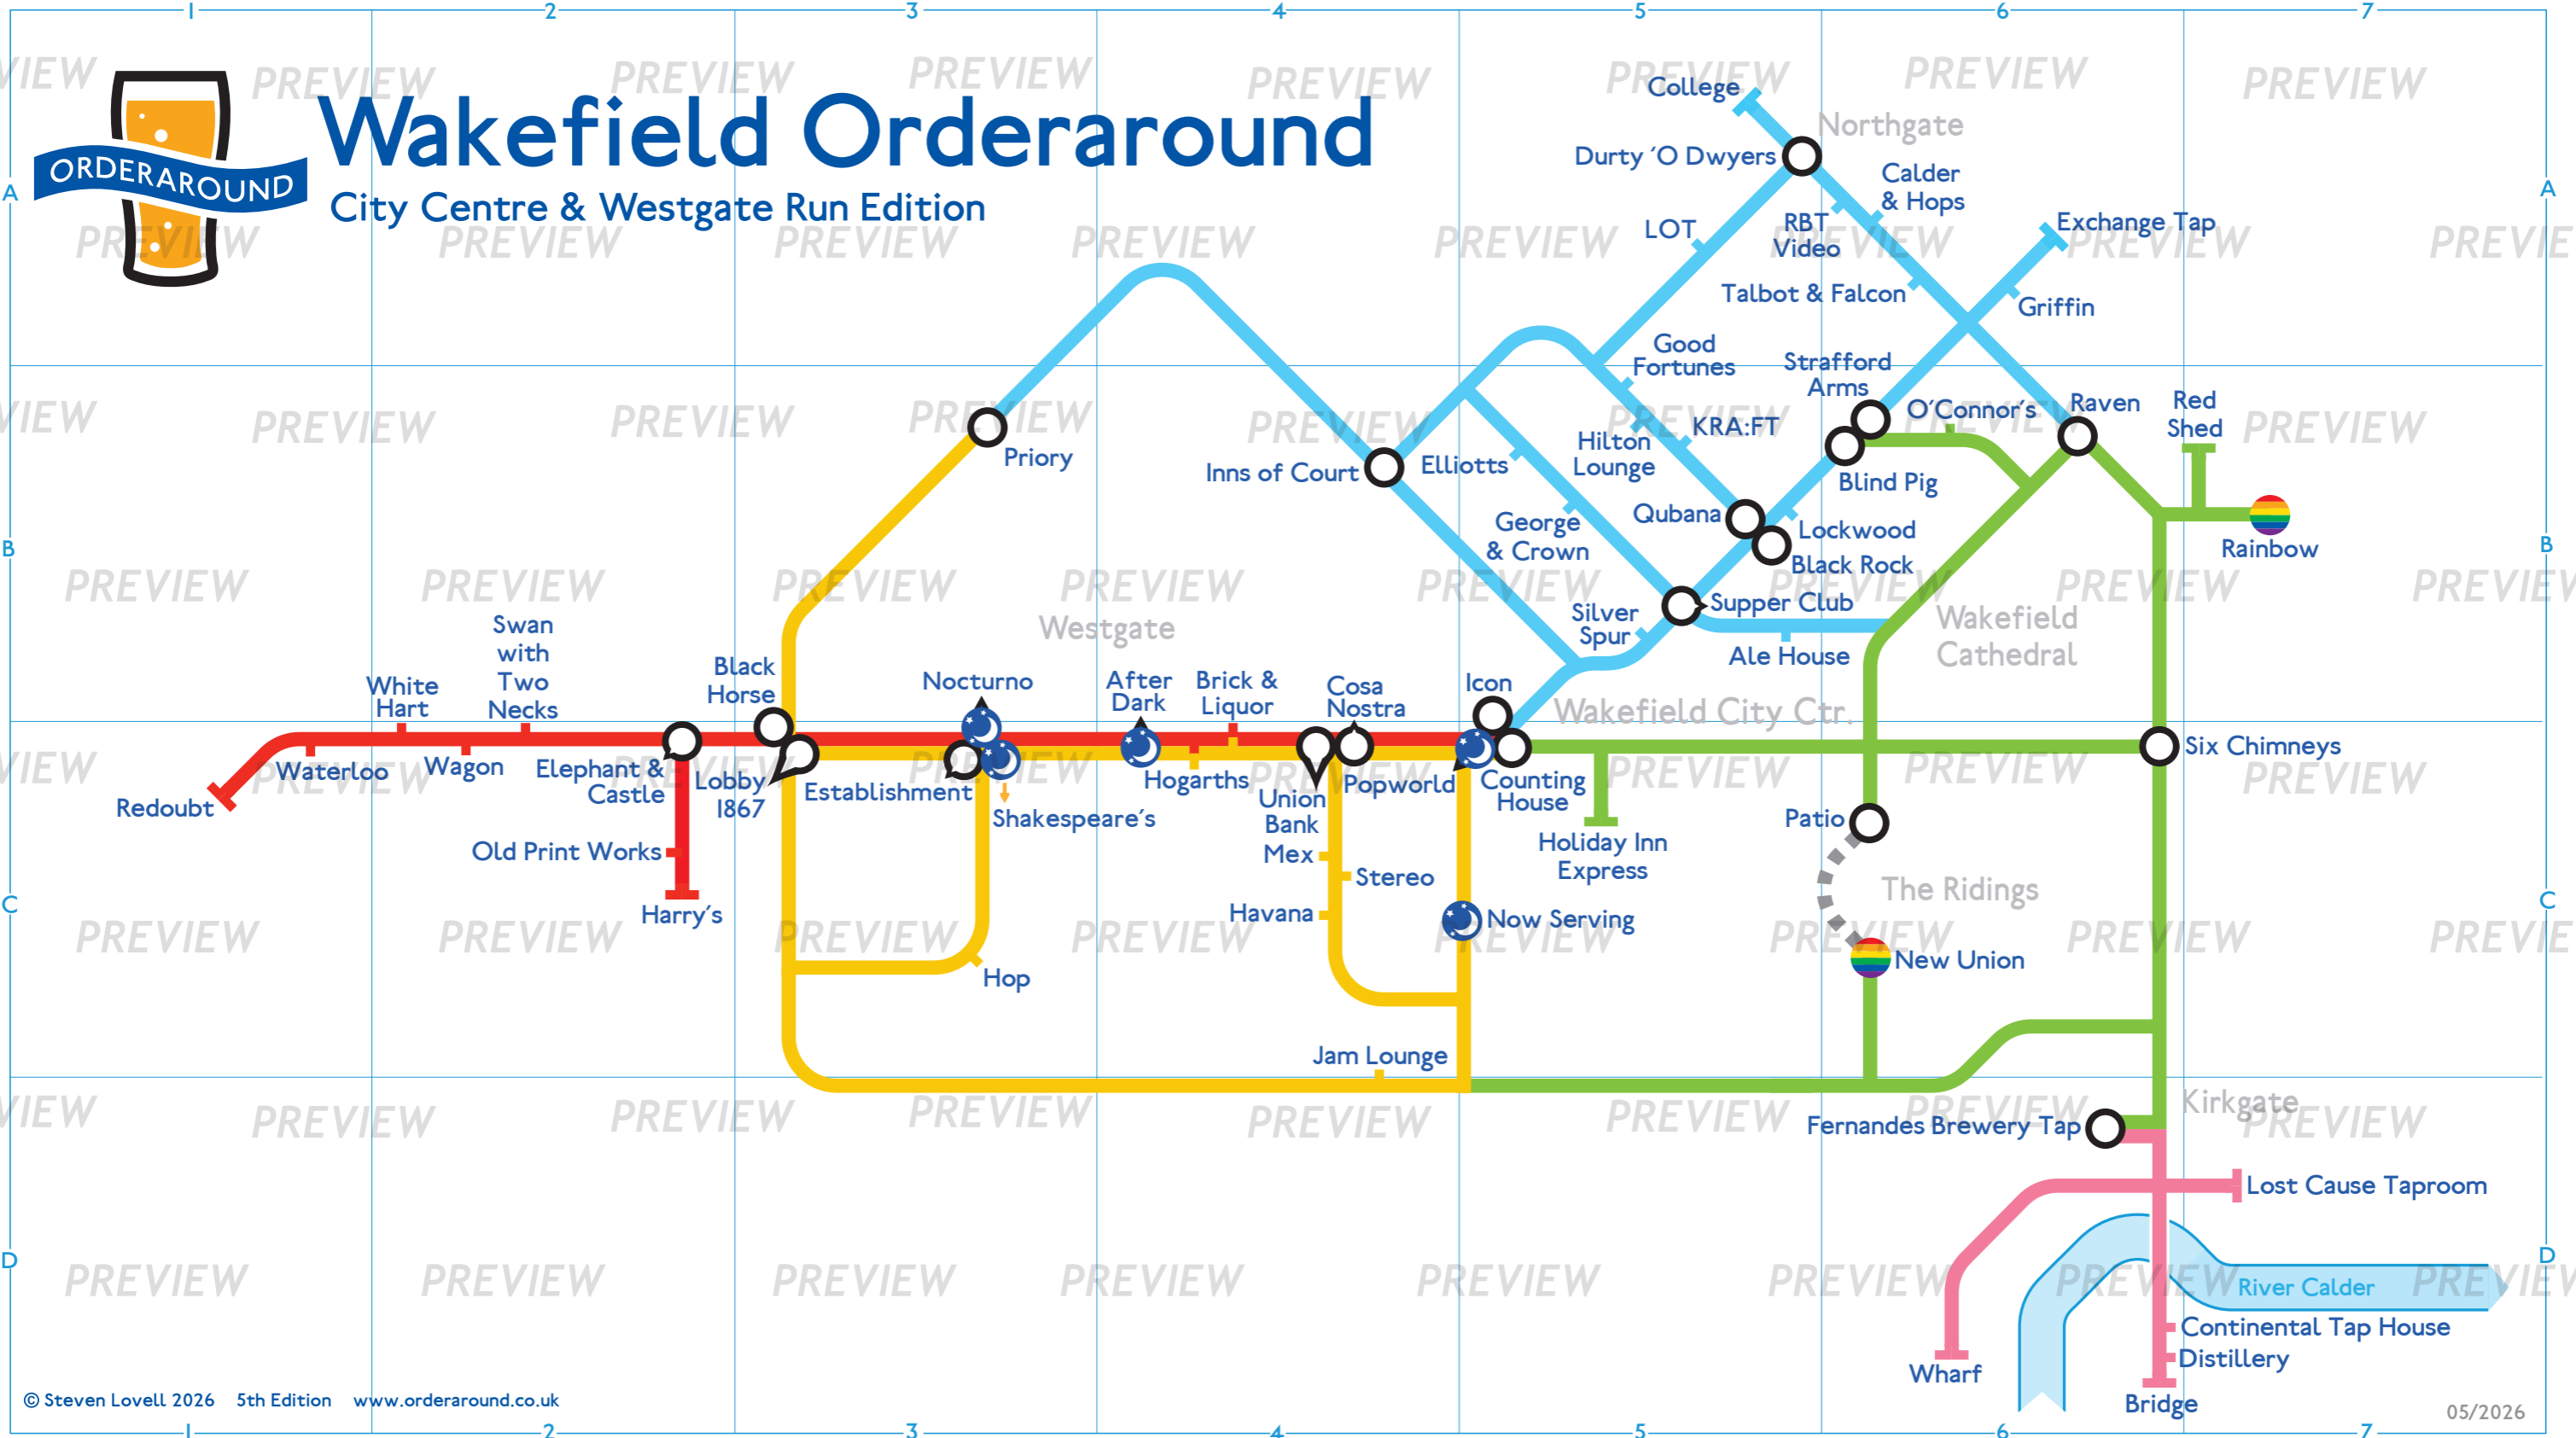

Wakefield Orderaround

City Centre & Westgate Run Edition

© Steven Lovell 2026 5th Edition www.orderaround.co.uk

05/2026

Key

- Westgate Run
- City West
- City East
- City North
- - - Part-time Access
- Interchange
- LGBTQ+ Popular
- 🌙 Nightclub / Late Start

Geographical Routes

Wakefield District