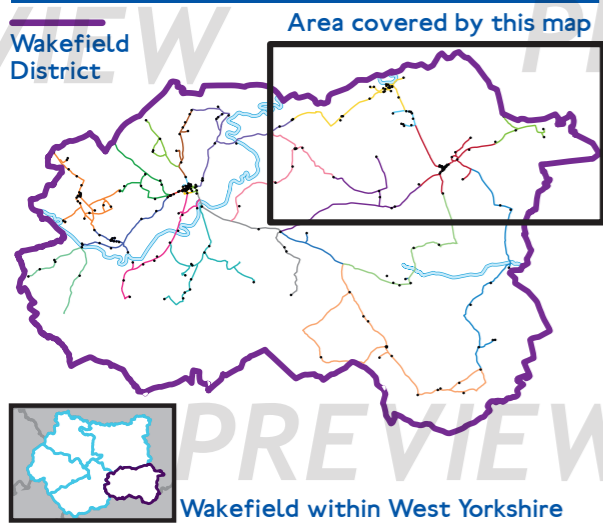

Key to lines and symbols

- Pontefract
- Castleford
- Knottingley
- Glasshoughton
- Darrington
- Featherstone
- Normanton & District
- Interchange
- Nighclub / Late Start
- 🏳️‍🌈 LGBTQ+ Popular

Geographical Routes

Directory

0 - 9			
23	F5	Golden Lion	C7
		Green Dragon	E5
A			
Alleyc'zam	F5	Hark to Mopsey	F1
Alpine Kit. (Snozone)	D4	Henry VIII (Kings Croft)	F4
Ancient Borough Arms	E5	Hideaway	E6
B			
Banker's Draught	E2	Hope & Anchor	D6
Beastfair Vaults	E5	Horse & Jockey	D1
Big Fellas	E5	Horse Vaults	E6
Birchwood Farm	C4	Houghton	C4
Black Swan	E2	House of Ales	E6
Blue Bell	E5	House of Ales	E6
Bradley Arms	E4	Iron Dram	F5
Broken Bridge	D6	Jasper's	E5
C			
Carleton	G5	Junction	C2
Cartners No.5	E5	Junction	E2
Cas. Sports & Social	C3	Lamplighters	C3
Castlefields	C3	Last Bank	F5
Cellar-Bar-8	E6	Lion	C3
Chequerfield	E7	Liquid	E5
Cobbler	D7	Liquorice Bush	E6
Counting House	E5	Mad Ox	F5
Craft Booze	E2	Malt Ox	F5
Cross Keys	E3	Magnet	C4
D			
Darrington	F8	Malt Shovel	C4
Desire	E4	Malt Shovel	E5
Drunken Fungus	E6	Midland	E2
E			
Eagle	C2	Myxology	F5
Elephant	E6	Ninth	C3
Escapologist	D4	Old Grocers	E5
F			
Featherstone	F3	Old Post Office	F5
G			
Galileo's	F5	Olde Tavern	D6
Galway Girl	E5	Ponty Tavern	E5
Glass Blower	C3	Poplar	D1

There are 90 places on this map.

Pontefract, Castleford & District Orderaround