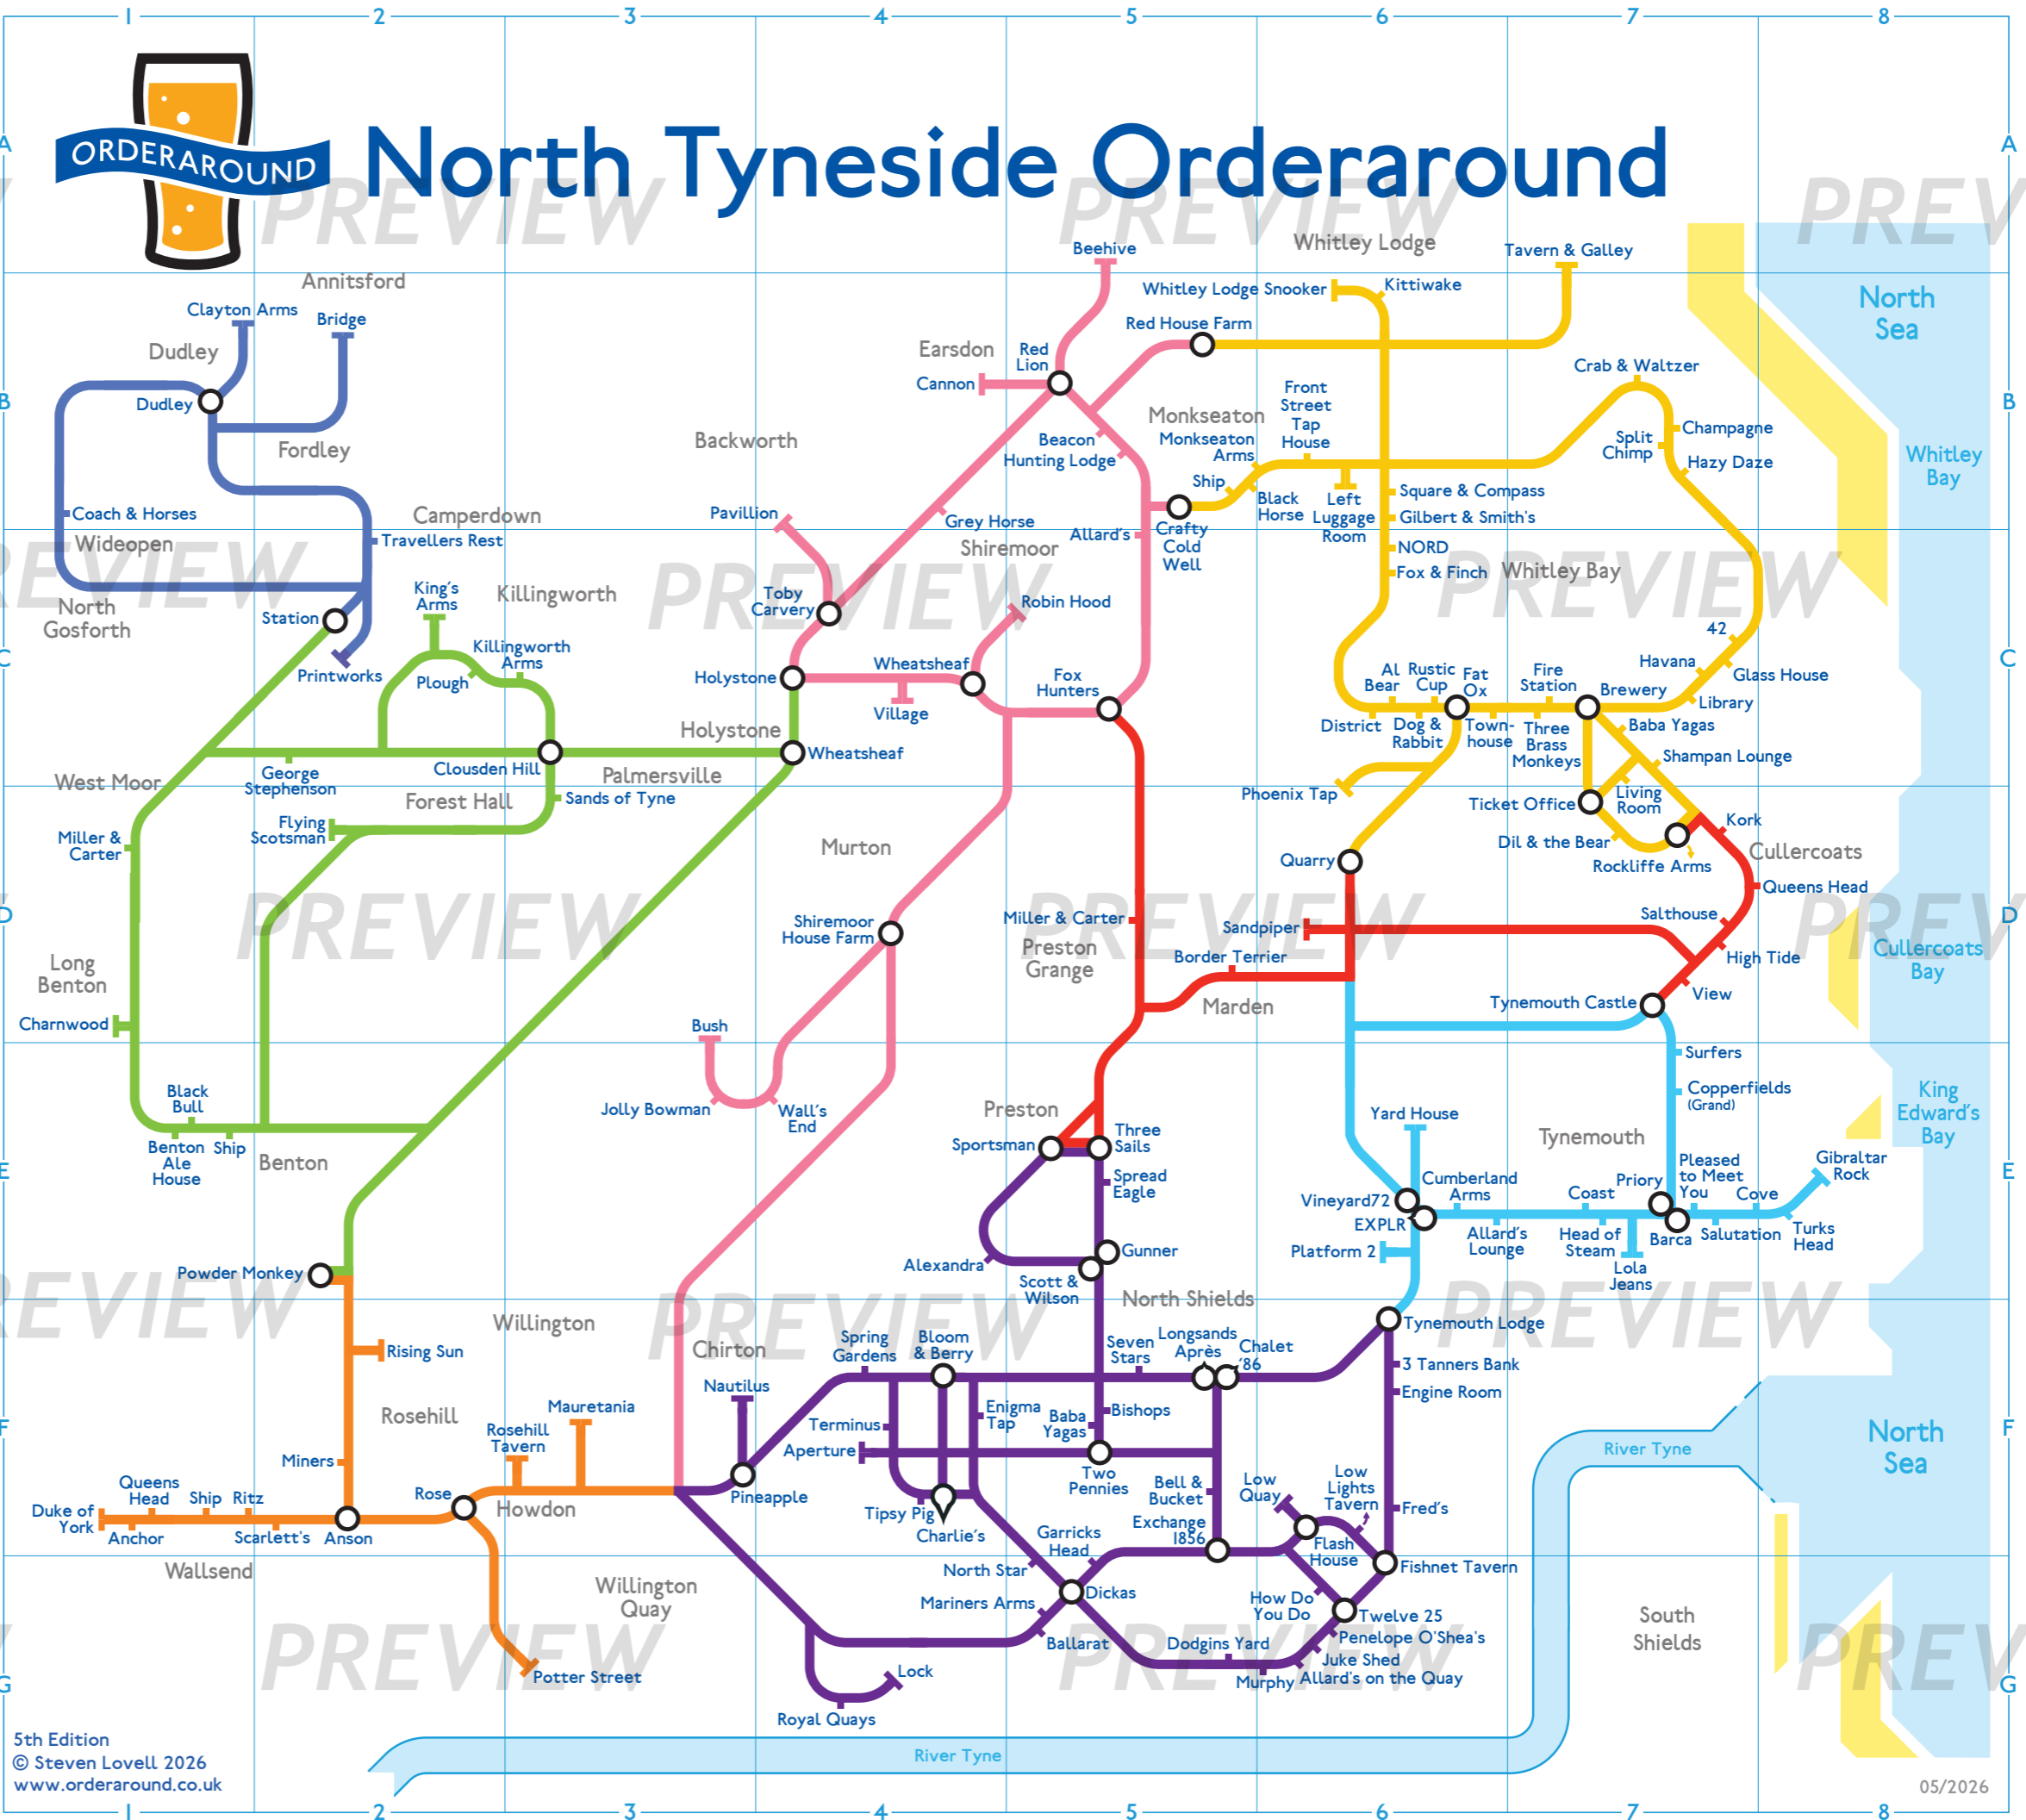

North Tyneside Orderaround

5th Edition
© Steven Lovell 2026
www.orderaround.co.uk