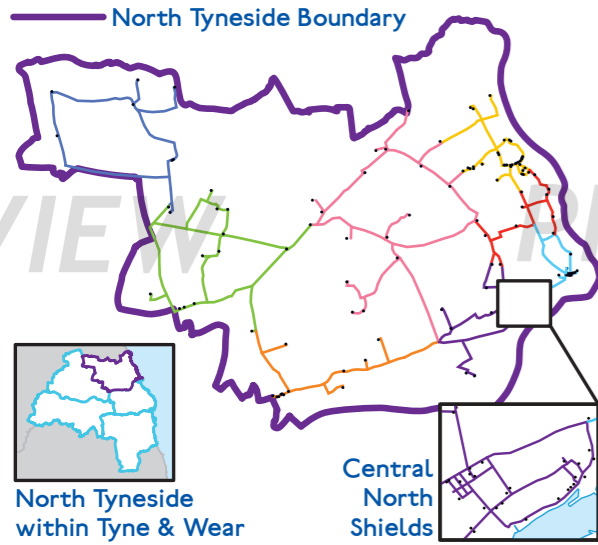

Key to lines and symbols

- Marden & District
- Wallsend & District
- Whitley Bay & District
- Forest Hall & District
- Tynemouth & District
- Camperdown and District
- North Shields & District
- Murton & District
- Interchange

Geographical Routes

Directory

0-9	Fox & Finch	C6	Queens Head (Culler.)	D7
42	Fox Hunters	C5	Queens Head (Wallsend)	F1
3 Tanners Bank	F6	F6		
A	G	R		
Al Bear	C6	Red House Farm	B5	
Alexandra	E4	Rising Sun	B5	
Allard's	C5	Ritz	F1	
Allard's Lounge	E6	Robin Hood	C5	
Allard's on the Quay	G6	Rockliffe Arms	D7	
Anchor	F1	Rose	F2	
Anson	F2	Rosehill Tavern	F3	
Aperture	F4	Royal Quays	G4	
B	H	S	C	
Baba Yagas (Whitley B.)	C7	Salthouse	D7	
Baba Yagas (North Sh.)	F5	Salutation	E7	
Ballarat	G5	Sandpiper	D6	
Barca	E7	Sands of Tyne	D3	
Beacon	B5	Scarlett's	F2	
Beehive	A5	Scott & Wilson	E5	
Bell & Bucket	F5	Seven Stars	F5	
Benton Ale House	E1	Shampan Lounge	C7	
Bishops	F5	Ship (Benton)	E1	
Black Bull	E1	Ship (Monkseaton)	B5	
Black Horse	B5	Ship (Wallsend)	F1	
Bloom & Berry	F4	Shiremoor House Farm	D4	
Border Terrier	D5	Split Chimp	B7	
Brewery	C7	Sportsman	E5	
Bridge	B2	Spread Eagle	E5	
Bush	D3	Spring Gardens	F4	
C	L	T		
Cannon	B4	Tavern & Galley	A7	
Chalet '86	F5	Terminus	F4	
Champagne	B7	Three Brass Monkeys	C7	
Charlie's	F4	Three Sails	E5	
Charnwood	D1	Ticket Office	D7	
Clayton Arms	B1	Tipsy Pig	F4	
Coach & Horses	E7	Toby Carvery	C4	
Coast	E7	Townhouse	D6	
Copperfields (Grand)	E7	Travellers Rest	C2	
Cove	B7	Turks Head	E8	
Crab & Waltzer	B7	Twelve 25	G6	
Crafty Cold Well	B5	Two Pennies	F5	
Cumberland Arms	E6	Tynemouth Castle	D7	
D	N	V		
Dickas	G5	View	D7	
DIL & the Bear	D7	Village	C4	
District	C6	Vineyard72	E6	
Dodgins Yard	G5	W		
Dog & Rabbit	C6	Wall's End	E4	
Duke of York	F1	Wheatsheaf	C4	
E	P	Y		
Engine Room	F6	Whitley Lodge Snooker	B6	
Enigma Tap	F5	Yard House	E6	
Exchange 1856	F5			
EXPLR	E6			
F	Q			
Fat Ox	C6			
Fire Station	C7			
Fishnet Tavern	G6			
Flash House	F6			
Flying Scotsman	D2			