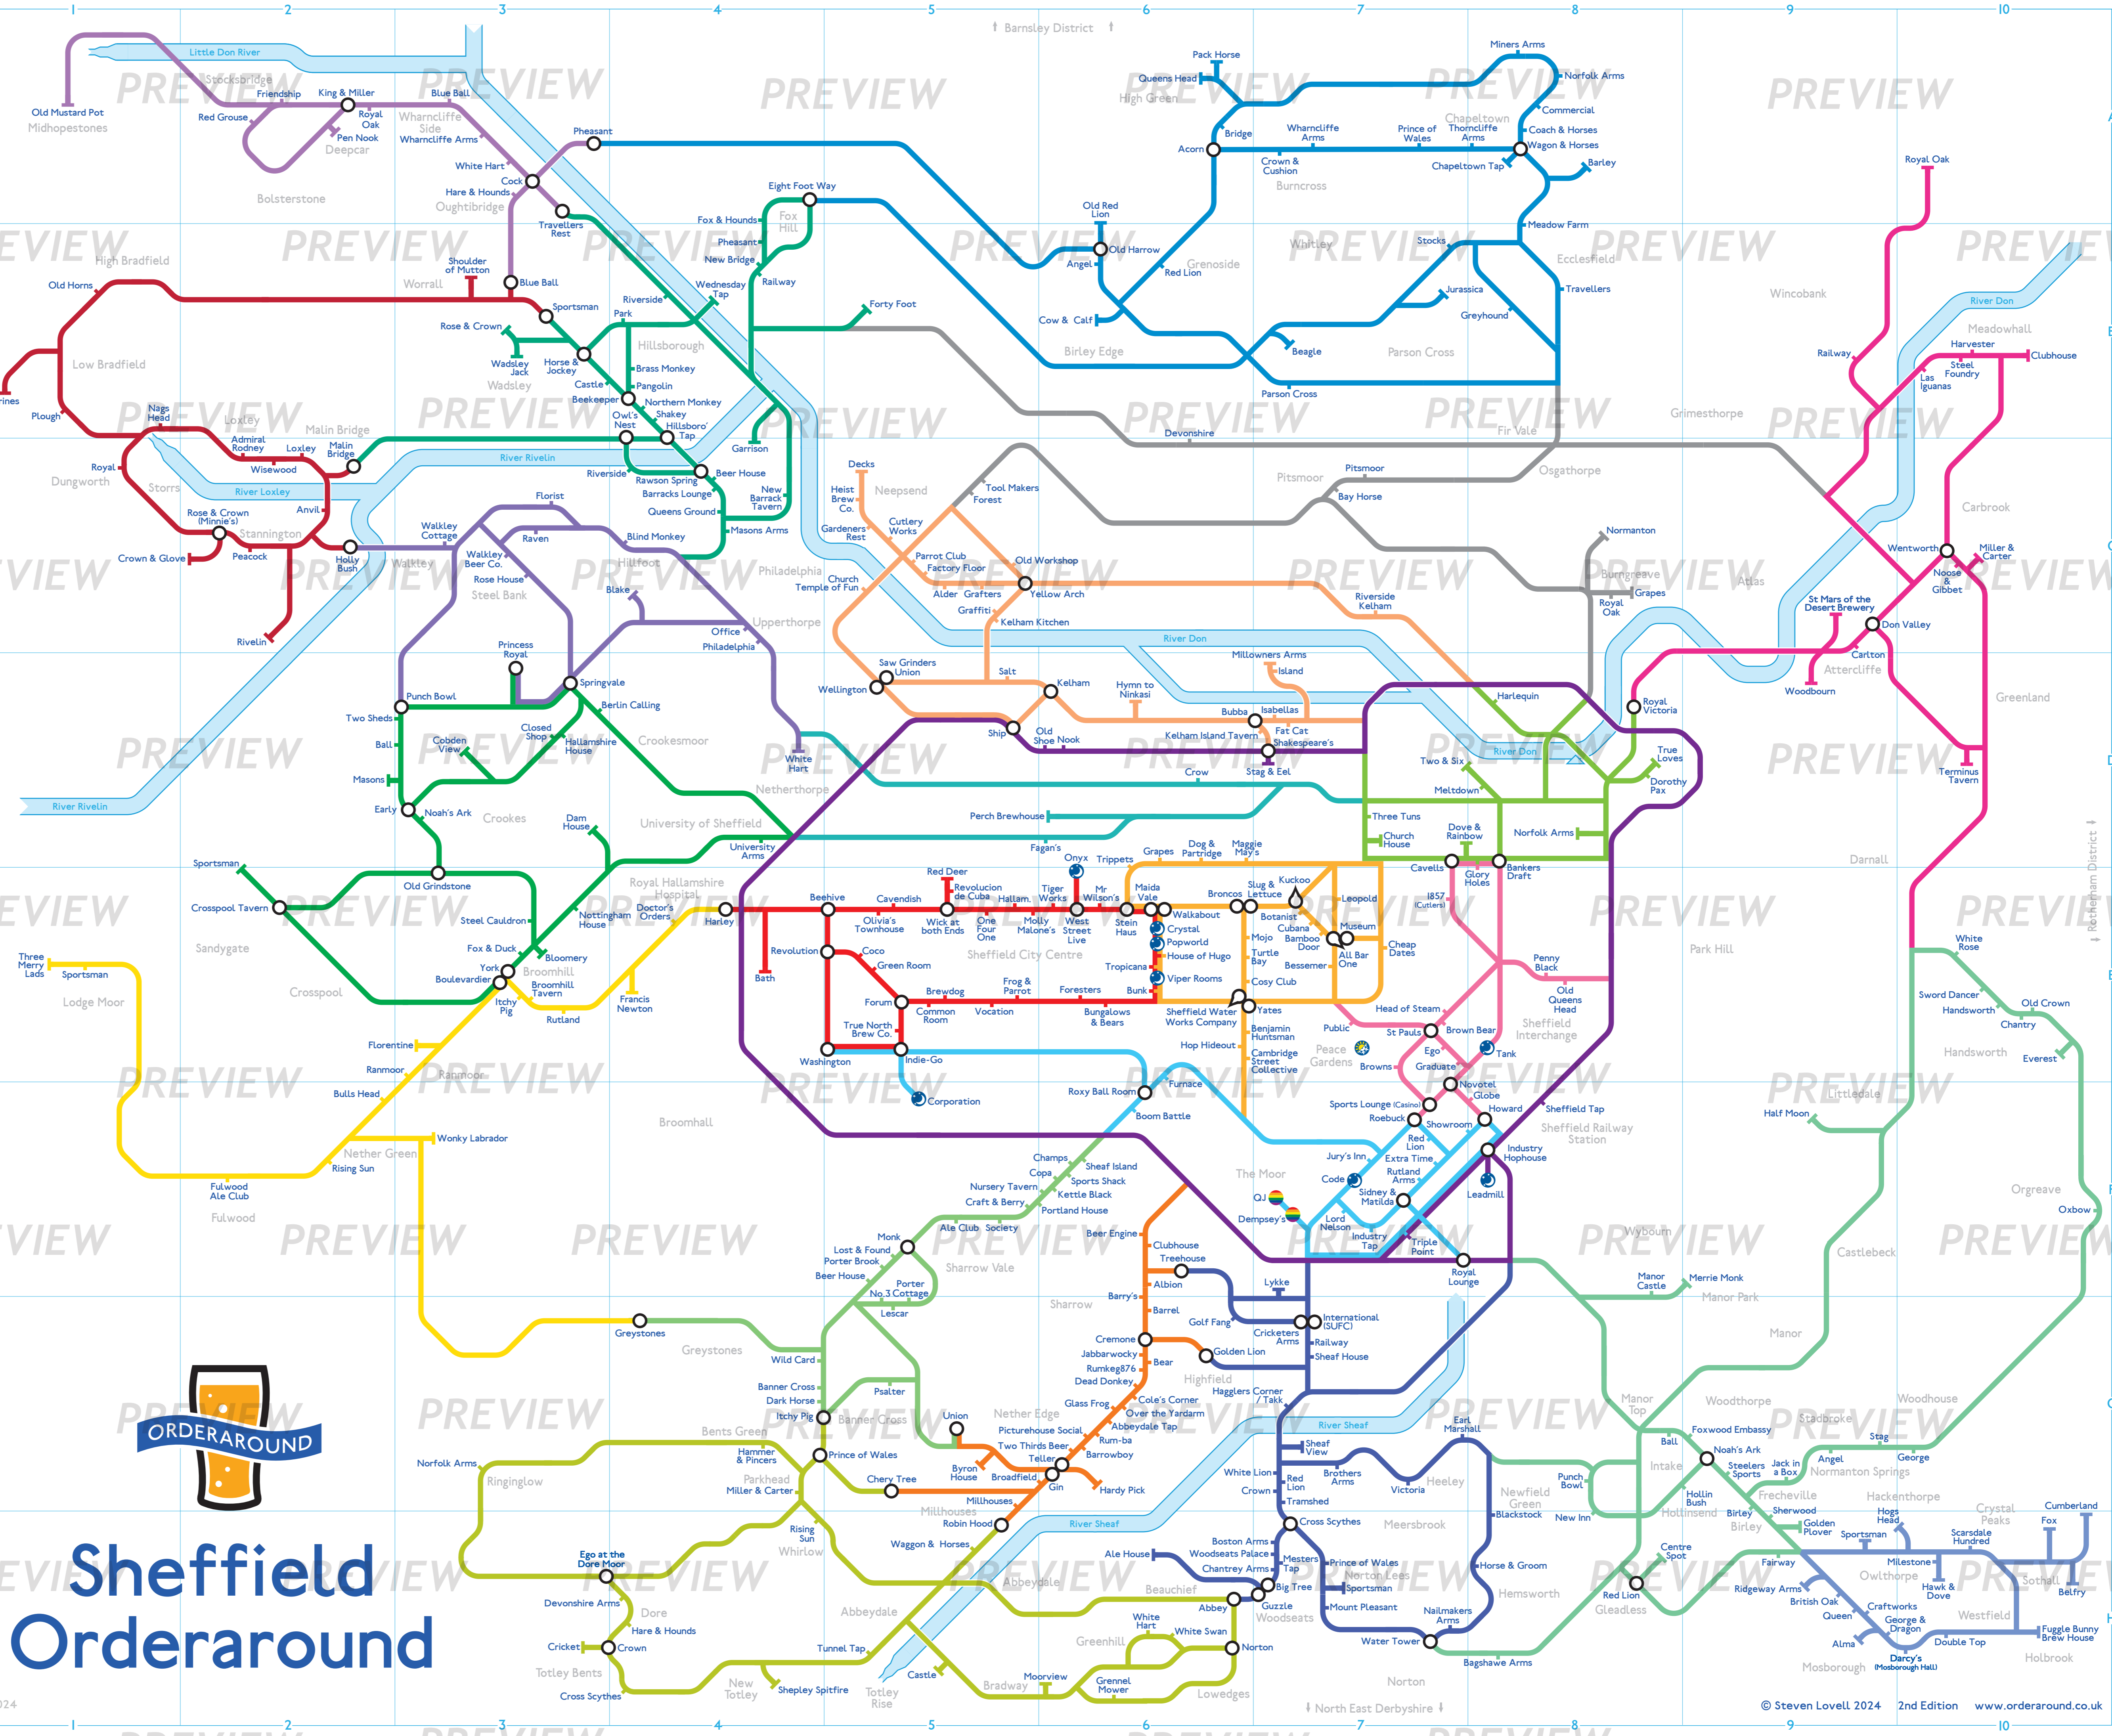

Key to lines and symbols

- Burngreave & District
- Stannington & District
- City West
- Sharrow & Nether Edge
- City Central
- Fulwood & District
- Totley & District
- Sharrow Vale & District
- City North
- Crookes & Broomhill Districts
- Hillsborough & District
- St Vincents Quarter
- Handsworth to Birley District
- City South
- Ecclesfield & District
- Gleadless Valley & District
- Beighton & Mosborough
- Inner Ring Road
- Walkley & District
- Stocksbridge & District
- City East
- Darnall & District
- Kelham Island & District
- Temporary / Seasonal
- Interchange
- LGBTQ+ Popular
- Nightclub / Late Start

Geographical Routes

Directory

0-9	A	B	C	D	E	F	G	H	I	J	K	L	M	N	O	P	Q	R	S	T	U	V	W	X	Y	Z
Common Room	Corporation	City Club	City & Cart	Admiral Rodney	Admiral Rodney	Admiral Rodney	Admiral Rodney	Admiral Rodney	Admiral Rodney	Admiral Rodney	Admiral Rodney	Admiral Rodney	Admiral Rodney	Admiral Rodney	Admiral Rodney	Admiral Rodney	Admiral Rodney	Admiral Rodney	Admiral Rodney	Admiral Rodney	Admiral Rodney	Admiral Rodney	Admiral Rodney	Admiral Rodney	Admiral Rodney	
...	...	...	...	...	...	...	...	...	...	...	...	...	...	...	...	...	...	...	...	...	...	...	...	...	...	

Sheffield Orderaround