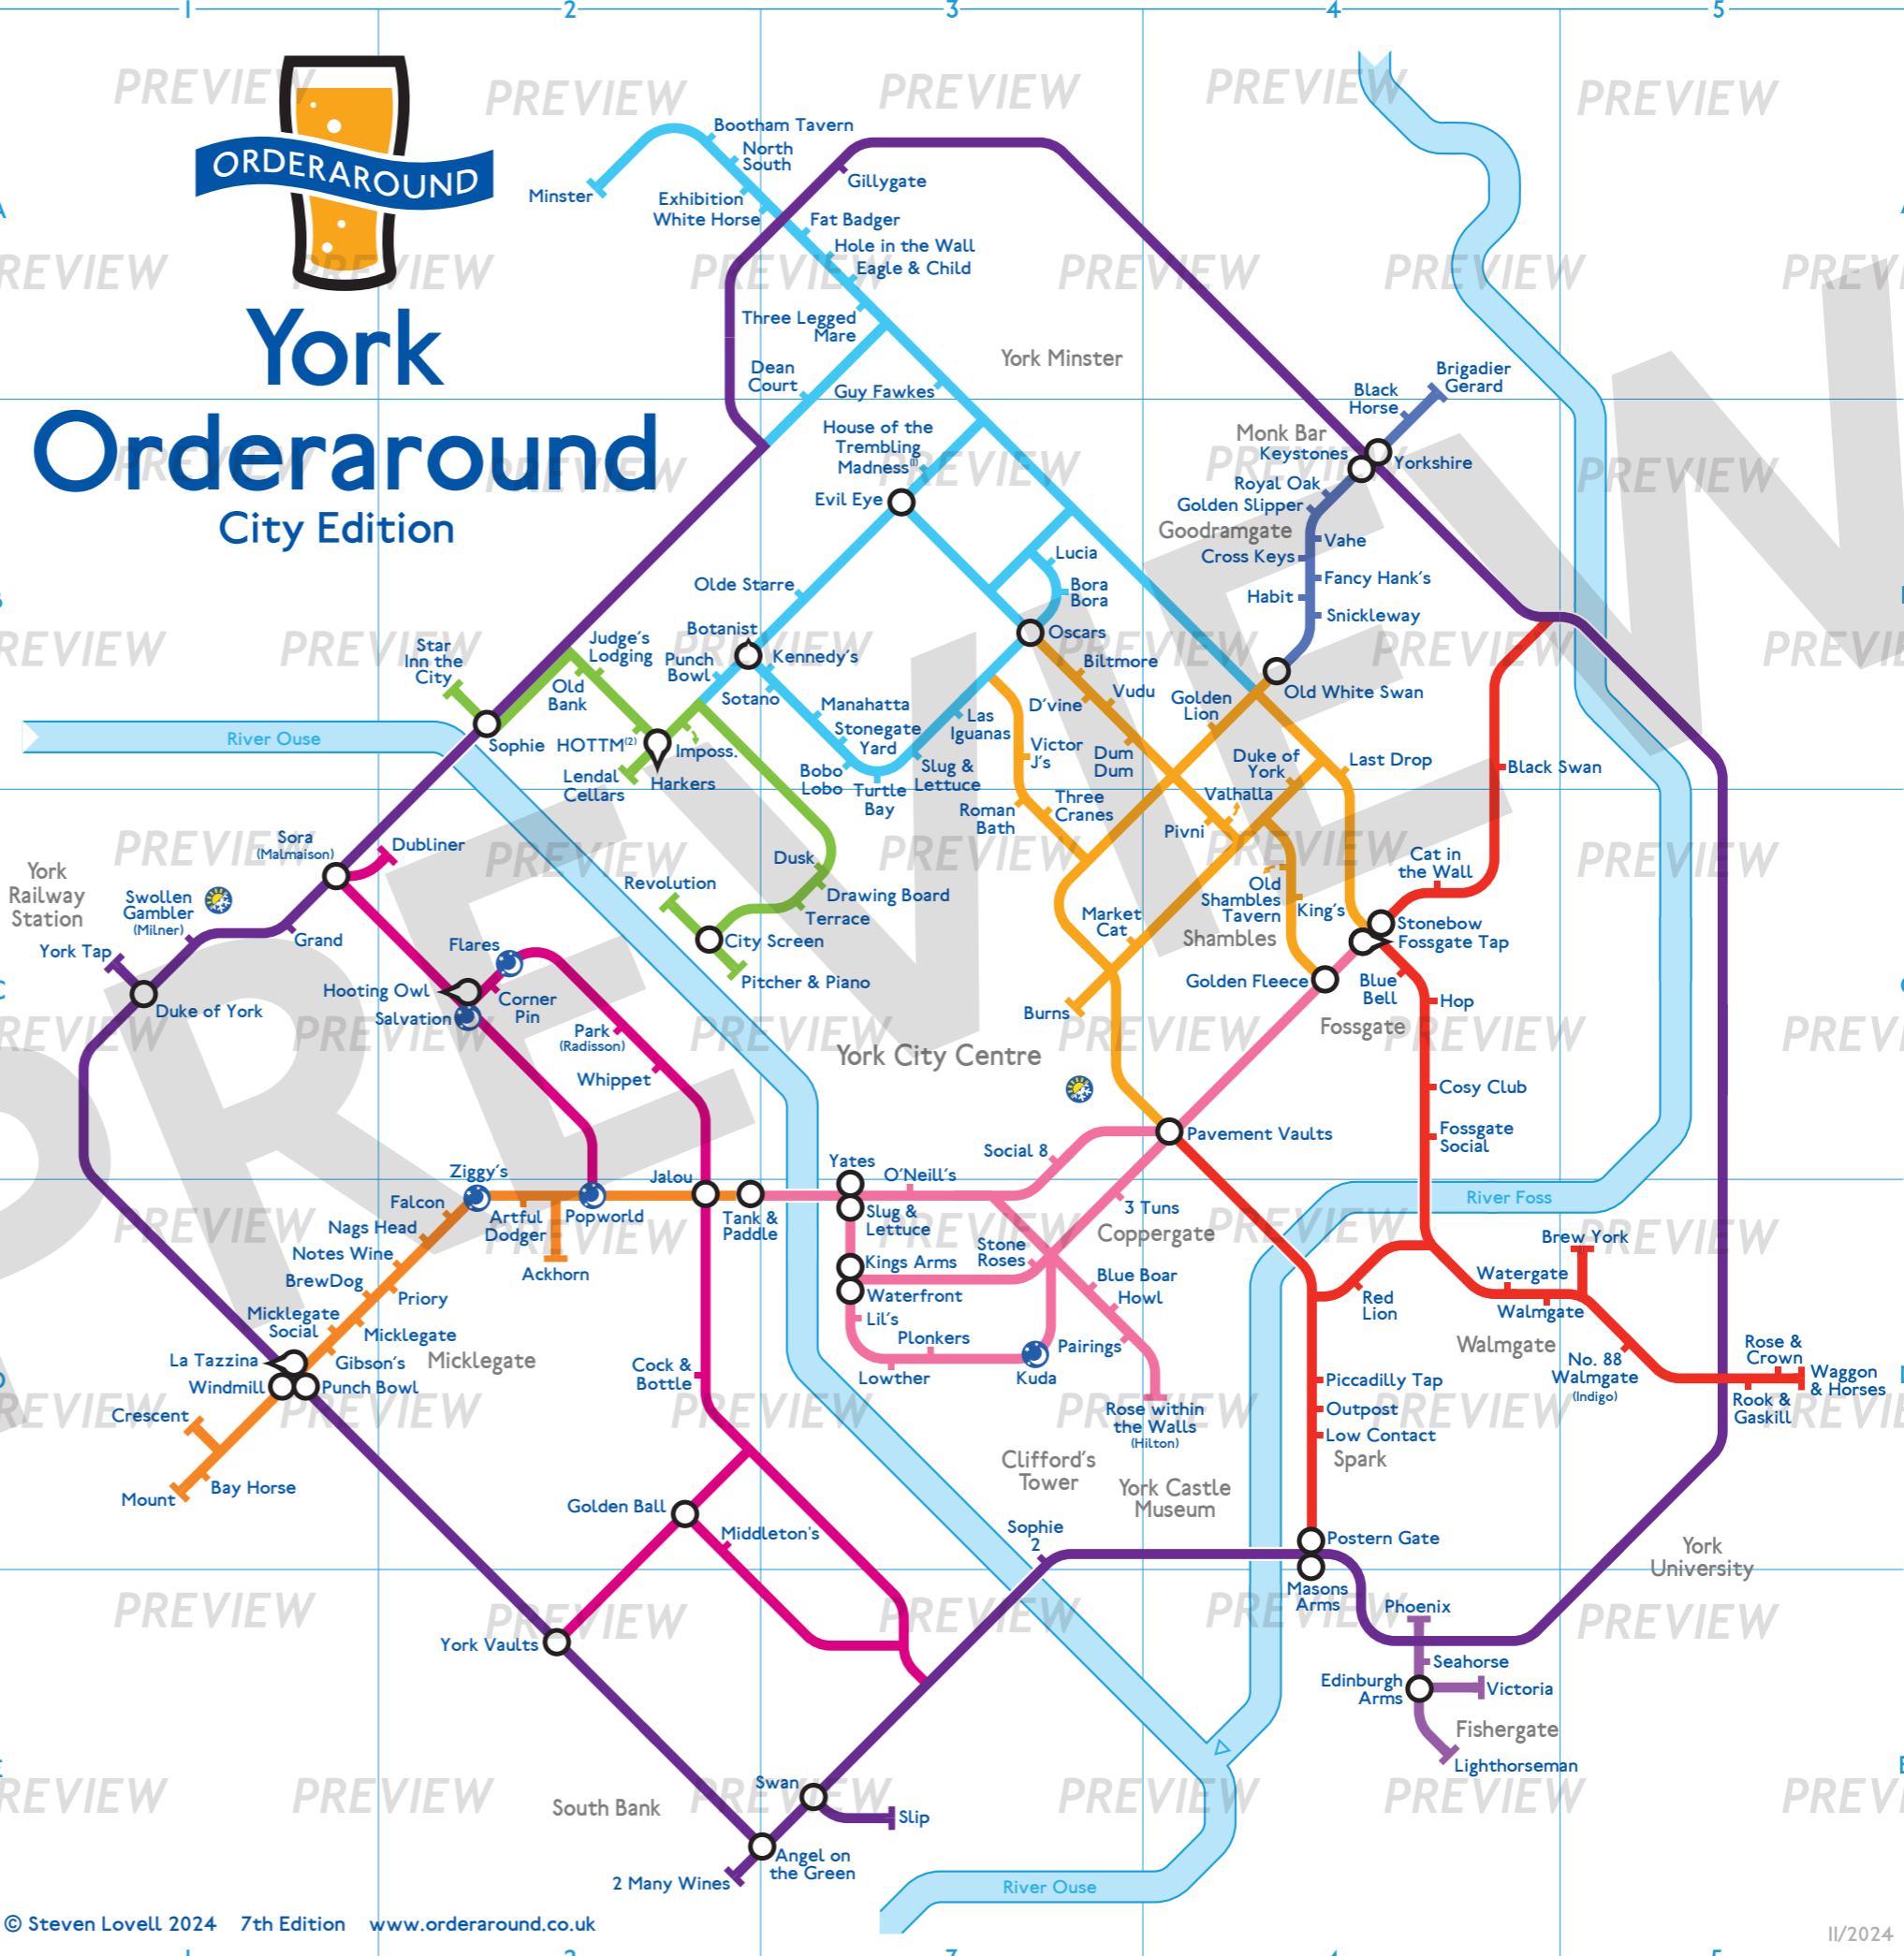

There are 155 permanent establishments on this map.

There are 223 on the full 2024 map of York.