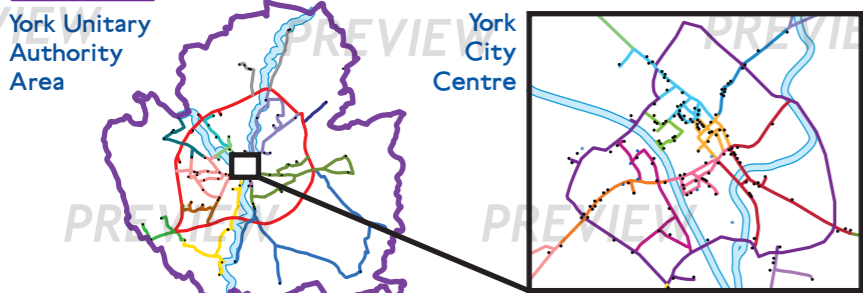

## Key to lines and symbols

- Fossgate & Walmgate
- Micklegate Run
- Swinegate & Coll'gt.
- Lendal & District
- Stonegt. to Petergt.
- Good'gt. & Monkgt.
- City Walls / Inner Ring Rd
- Fishergate & District
- Coppergate & District
- West Bank Side
- Interchange
- 🌃 Nightclub / Late Start
- 🌞 Temporary / Seasonal

## Geographical Routes