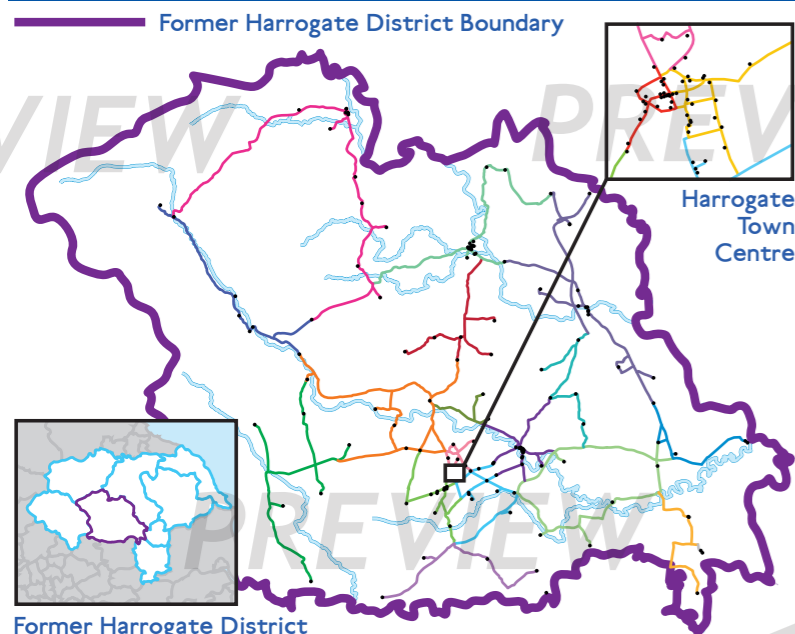

# Harrogate Orderaround

## Key to lines and symbols

- Town West
- Harrogate North
- Town East
- Harrogate West
- Stray & District
- Bilton & District
- Interchange
- Nightclub / Late Start Time

## Geographical Routes

## Directory

<b>A</b>	Harewood Arms	E5	Park	E4
Alexandra	D4	Harrogate Arms	D3	Pickled Sprout (Yorkshire)
All Bar One	D3	Harrogate Tap	D4	Pine Marten
<b>B</b>	Hidden	C3	Prince of Wales	C5
Bacchus	D4	Hotel du Vin	D3	<b>R</b>
Banyan	D4	Hoxton North	C2	Radcliffe Arms
Barking George (Harrogate)	C3	Husk	D4	Retro
Black Swan	E2	<b>I</b>	D3	Revolucion de Cuba
Blues	D3	Inn at Cheltenham Parade	C4	Roland's
<b>C</b>	Ivory	C3	Roosters Taproom	E4
Cedar Court	D4	<b>K</b>	<b>S</b>	
Charlie's Place	E2	Kestrel	D5	Shepherd's Dog
Christies	C3	Knox Arms	B4	Smiths Arms
Claro Beagle	B3	<b>L</b>		So!
Coach & Horses	E3	Last Post	D2	Squinting Cat
Cold Bath Brewing Co.	C4	Lilypad	B4	Starling
Crowne Plaza	C4	Little Ale House	C4	<b>T</b>
Curious Cow	B2	<b>M</b>		Tap on Tower Street
<b>D</b>	Majestic	C3	Three's a Crowd	D3
Den	D4	Major Tom's Social	C3	Travellers Rest
Devonshire Tap	C4	Mojo	C3	Trotters
Disappearing Chin	C4	Montey's	C3	<b>W</b>
District	D2	Montpelier	D3	West Park
<b>E</b>	Mucky Duck	C4	William & Victoria	D2
Empress	C5	<b>N</b>	Winter Gardens	C3
<b>F</b>	Nelson	B2	Woodlands	D5
Fat Badger (White Hart)	D3	North	C4	
Five Shillings(Crown)	C2	<b>O</b>		There are 74 places on this map.
Foundry Project	C3	O (Studley)	C2	
Four Leaf	D4	Old Bell	C2	
<b>G</b>	Old Joiners Arms	B2		There are 190 on the full district map.
Gardeners Arms	B4	<b>P</b>		
<b>H</b>	Papito's	D4		
Hales	C2	Paradise	C3	