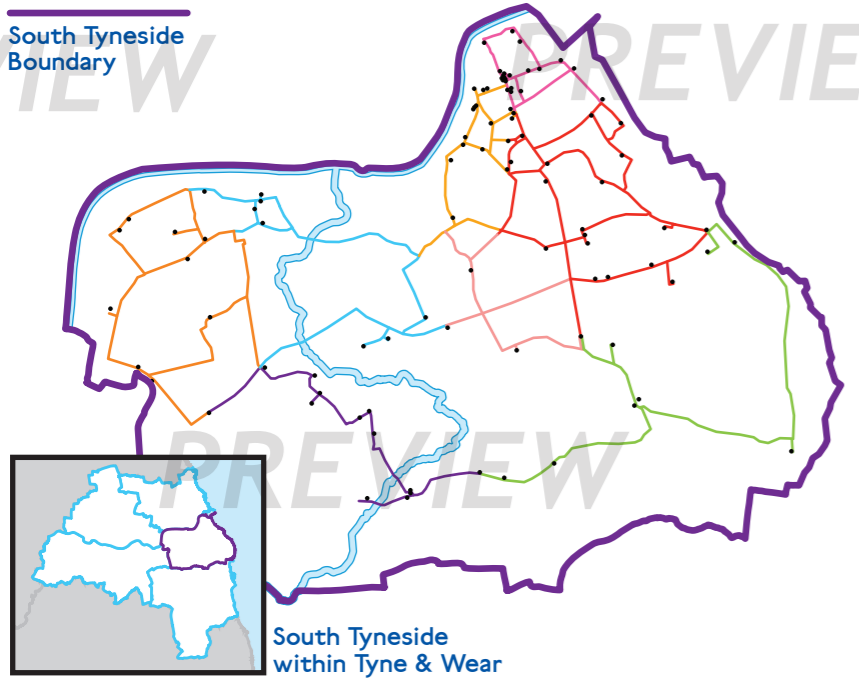

Key to lines and symbols

- Westoe & Marsden
- Hebburn
- South Shields West
- Whitburn & East Boldon
- Jarrow
- Hedworth to East Boldon
- South Shields East
- West Harton District

○ Interchange
 ● Nightclub / Late start
 ⊙ Club Allows Non-Members

Geographical Routes

Directory

A	F	Look Out	A4 Stables	E4
Address	B3 Fad	D3 Lord Nelson	C1 Stags Head	B4
Alum Ale House	B3 Fountain	C5 Lounge	B4 Steam Boat	B3
Armstrong's	G	M	Story Book	E2
Ashley	C3 Grey Hen	C4 Maltings	B4 Sundial	B5
B	Grey Horse	E3 Marine	B4 Toby Carvery	E4
Bamburgh	C5 Greyhound	D2 Marsden	C5 Travelling Man	E2
Beehive	A4 Grotto	C5 McConnell's	B4 Trimmers Arms	B3
Beggars Bridge	E4 Harbour Lights	A4 Mill Tavern	D1 Unionist	B3
Ben Lomond	C2	D4 Murrays	D2	V
Black Bull	E3 Harley's	C4	N	Vigilant
Black Horse	E2 Harton Hop House	C4	N	Voyager
Blue	B3 Hebburn Sports	C1 New Crown	B5	W
Boiler Room	A4 Hedworth Hall	C4 New Cyprus	B4	
Bridge	D2 Hogarths	A4 New Mill	D3 Wardles	C1
Britannia	B4 Holborn Rose & Crown	B3 New Ship	D4 Waters Edge	B5
C	J	O	Westoe	C4
Caledonian	C1 Jester	D2 Old Ship	C4 Wheatshaeaf	E2
Canny Annie's	B4 Johnnie's	B2	B2 White Horse	D4
Chichester Arms	C3 Jolly Sailor	E5 Pier	B4 Wouldhave	A4
Clock	C1 Jolly Steward	C4 Prince of Wales	D1 Wyvestows	C4
Clover & Wolf	A4	K	Q	
Cock Crow	D1 Kelly	C1 Queens Head	D2	
Colliery Tavern	D2 Kennedy's	C3	R	
Cottage Tavern	E4 Kings Prosecco Lounge	D4 Red Hackle	C2	There are 96 places on this map.
County	C4	L	Red Lion	E2
Crown	D2 Lake	D5 Rose & Crown	D4	
Crown & Anchor	C2 Lakeside	D2	S	
D	Lambton Arms	B3 Sand Dancer	B5	
Derby	D4 Last Orders	C3 Scotia	B4	
Dolly Peel	B3 Life of Riley	A4 Sea	B5	
	Longship	C1 Ship & Royal	B4	