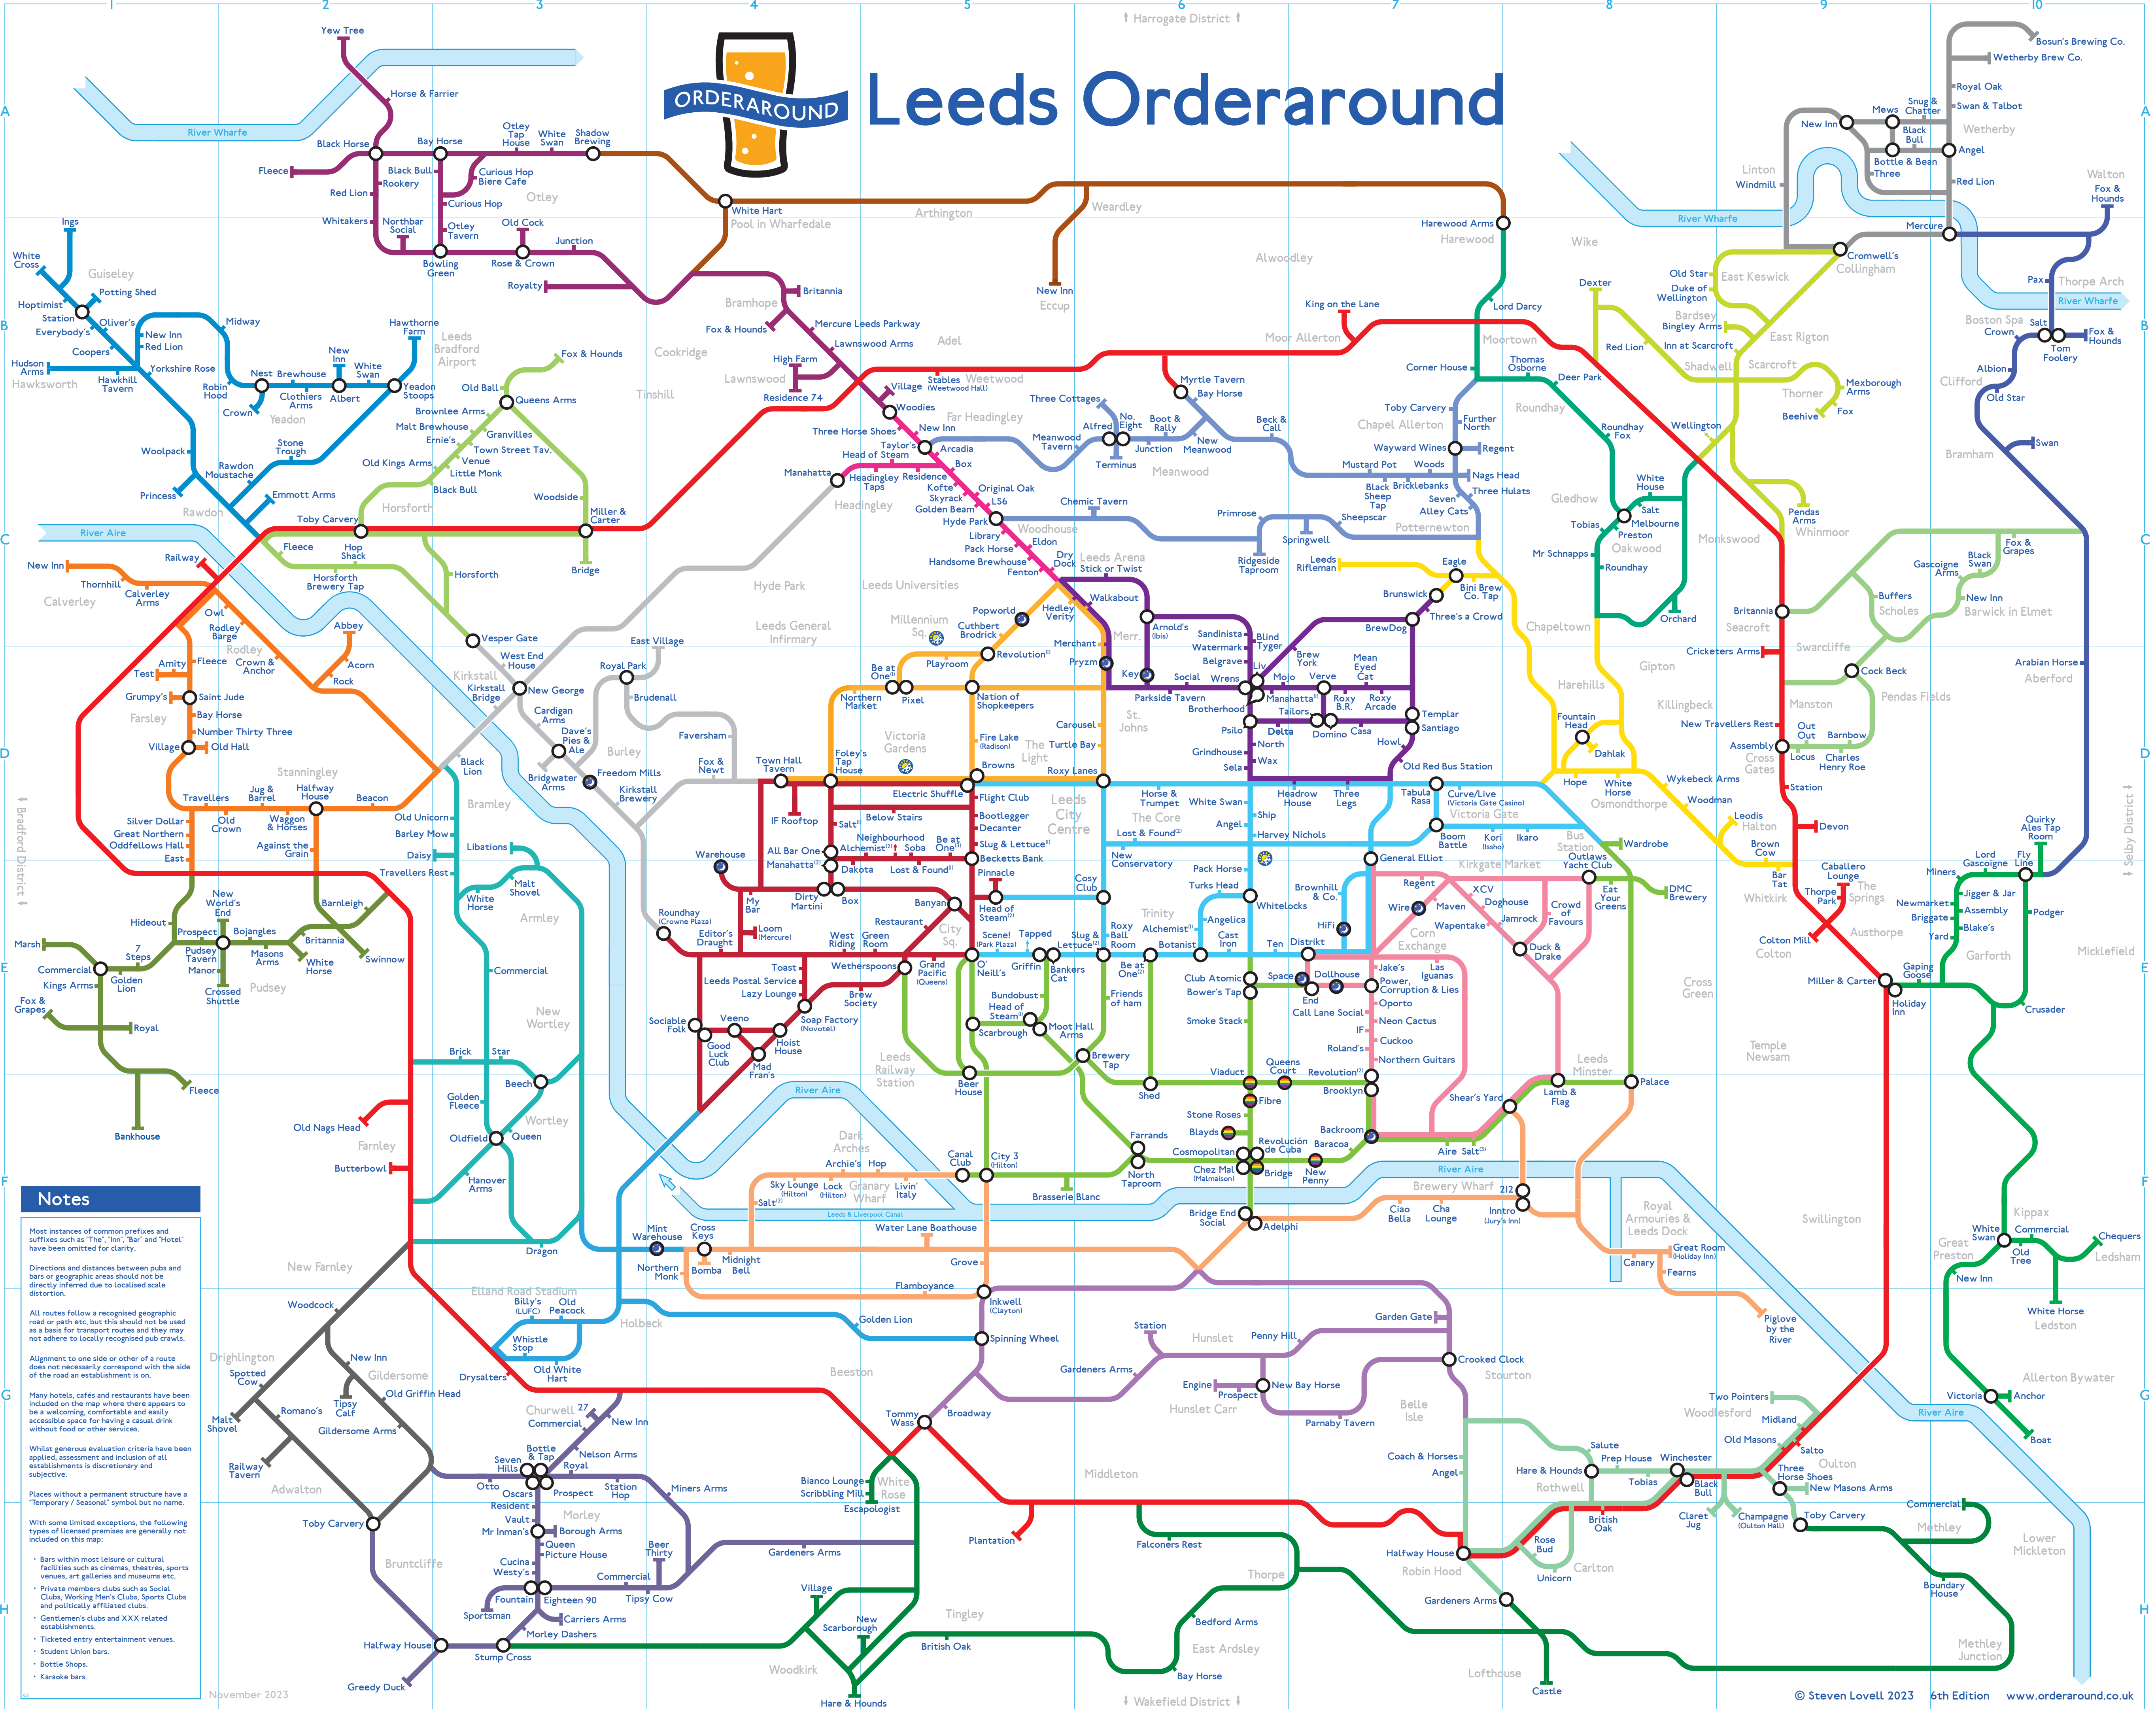

0-9	A	B	C	D	E	F	G	H
77 Pennine	01 Cheesman	02 Chiswick	03 Chiswick	04 Chiswick	05 Chiswick	06 Chiswick	07 Chiswick	08 Chiswick
78 Pennine	09 Chiswick	10 Chiswick	11 Chiswick	12 Chiswick	13 Chiswick	14 Chiswick	15 Chiswick	16 Chiswick
79 Pennine	17 Chiswick	18 Chiswick	19 Chiswick	20 Chiswick	21 Chiswick	22 Chiswick	23 Chiswick	24 Chiswick
80 Pennine	25 Chiswick	26 Chiswick	27 Chiswick	28 Chiswick	29 Chiswick	30 Chiswick	31 Chiswick	32 Chiswick
81 Pennine	33 Chiswick	34 Chiswick	35 Chiswick	36 Chiswick	37 Chiswick	38 Chiswick	39 Chiswick	40 Chiswick
82 Pennine	41 Chiswick	42 Chiswick	43 Chiswick	44 Chiswick	45 Chiswick	46 Chiswick	47 Chiswick	48 Chiswick
83 Pennine	49 Chiswick	50 Chiswick	51 Chiswick	52 Chiswick	53 Chiswick	54 Chiswick	55 Chiswick	56 Chiswick
84 Pennine	57 Chiswick	58 Chiswick	59 Chiswick	60 Chiswick	61 Chiswick	62 Chiswick	63 Chiswick	64 Chiswick
85 Pennine	65 Chiswick	66 Chiswick	67 Chiswick	68 Chiswick	69 Chiswick	70 Chiswick	71 Chiswick	72 Chiswick
86 Pennine	73 Chiswick	74 Chiswick	75 Chiswick	76 Chiswick	77 Chiswick	78 Chiswick	79 Chiswick	80 Chiswick
87 Pennine	81 Chiswick	82 Chiswick	83 Chiswick	84 Chiswick	85 Chiswick	86 Chiswick	87 Chiswick	88 Chiswick
88 Pennine	89 Chiswick	90 Chiswick	91 Chiswick	92 Chiswick	93 Chiswick	94 Chiswick	95 Chiswick	96 Chiswick
89 Pennine	97 Chiswick	98 Chiswick	99 Chiswick	00 Chiswick	01 Chiswick	02 Chiswick	03 Chiswick	04 Chiswick
90 Pennine	05 Chiswick	06 Chiswick	07 Chiswick	08 Chiswick	09 Chiswick	10 Chiswick	11 Chiswick	12 Chiswick
91 Pennine	13 Chiswick	14 Chiswick	15 Chiswick	16 Chiswick	17 Chiswick	18 Chiswick	19 Chiswick	20 Chiswick
92 Pennine	21 Chiswick	22 Chiswick	23 Chiswick	24 Chiswick	25 Chiswick	26 Chiswick	27 Chiswick	28 Chiswick
93 Pennine	29 Chiswick	30 Chiswick	31 Chiswick	32 Chiswick	33 Chiswick	34 Chiswick	35 Chiswick	36 Chiswick
94 Pennine	37 Chiswick	38 Chiswick	39 Chiswick	40 Chiswick	41 Chiswick	42 Chiswick	43 Chiswick	44 Chiswick
95 Pennine	45 Chiswick	46 Chiswick	47 Chiswick	48 Chiswick	49 Chiswick	50 Chiswick	51 Chiswick	52 Chiswick
96 Pennine	53 Chiswick	54 Chiswick	55 Chiswick	56 Chiswick	57 Chiswick	58 Chiswick	59 Chiswick	60 Chiswick
97 Pennine	61 Chiswick	62 Chiswick	63 Chiswick	64 Chiswick	65 Chiswick	66 Chiswick	67 Chiswick	68 Chiswick
98 Pennine	69 Chiswick	70 Chiswick	71 Chiswick	72 Chiswick	73 Chiswick	74 Chiswick	75 Chiswick	76 Chiswick
99 Pennine	77 Chiswick	78 Chiswick	79 Chiswick	80 Chiswick	81 Chiswick	82 Chiswick	83 Chiswick	84 Chiswick
00 Pennine	85 Chiswick	86 Chiswick	87 Chiswick	88 Chiswick	89 Chiswick	90 Chiswick	91 Chiswick	92 Chiswick
01 Pennine	93 Chiswick	94 Chiswick	95 Chiswick	96 Chiswick	97 Chiswick	98 Chiswick	99 Chiswick	00 Chiswick