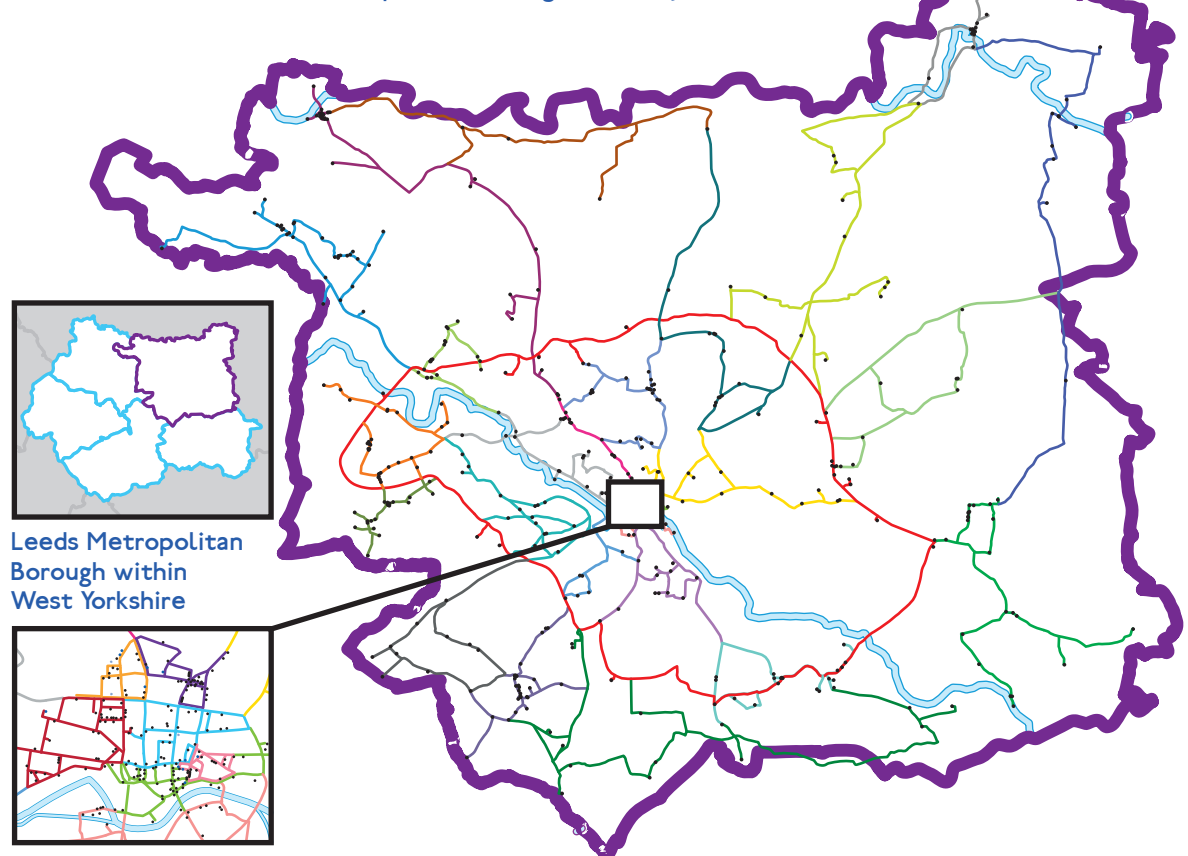

Key to lines and symbols

- Gildersome & District
- Wetherby
- Burley & Kirkstall District
- Eccup & District
- Financial District
- Ring Road
- Farsley & District
- Civic Quarter
- Sheepscar to Whitkirk
- Scarcroft & District
- Horsforth & District
- Berwick in Elmet & District
- City South
- Garforth & Kippax
- Pudsey
- Tingley to Methley
- Oakwood & Roundhay
- Armley & District
- Rothwell & District
- Shopping Quarter
- Holbeck & Beeston
- Guiseley & Yeadon District
- Meanwood & Chapel Allerton
- Boston Spa & District
- Churwell & Morley
- Hunsllet & Belle Isle
- Northern Quarter
- Otley Line
- Otley Run (including unofficial stops)
- Exchange Quarter
- South Bank
- Interchange
- Nightclub / Late Start
- LGBTQ+ Popular
- Seasonal / Temporary

Geographical Routes