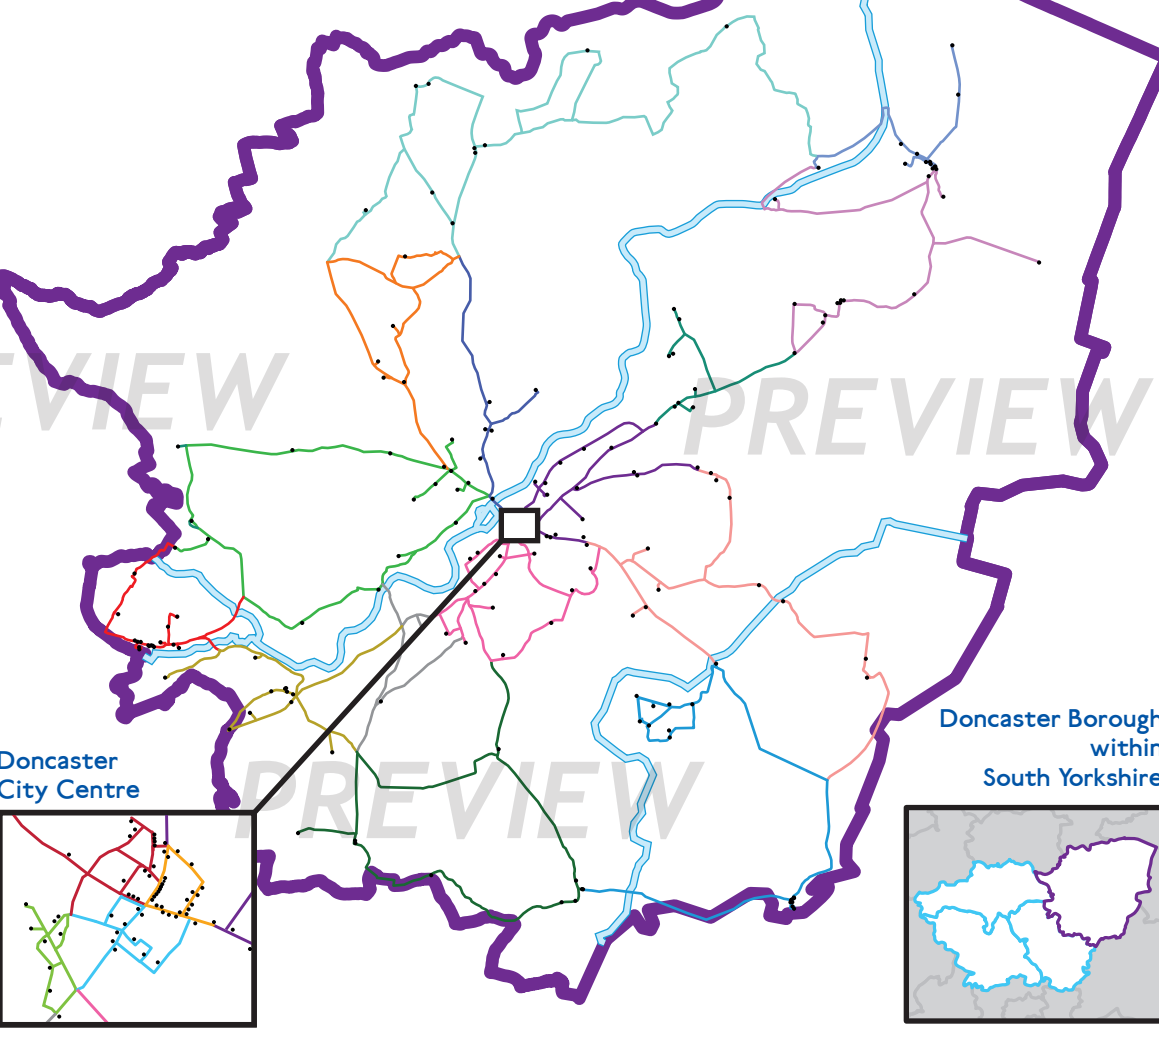

Key to lines and symbols

- Edlington & Warmsworth
- Rossington & Bawtry District
- City West
- Thorne & Moerens
- Mexborough
- Bentley District
- Adwick Le Street & Carcroft
- Wheatley & Intake District
- City East
- Stainforth & Hatfield District
- Conisbrough & District
- Hexthorpe & Balby District
- City South
- Armthorpe & Finningley Dist.
- Sprotburgh & Cusworth Dist.
- Adjacent Railway Station
- Tickhill & Wadsworth Dist.
- Interchange
- Edenthorpe & Barnby Dun
- Nightclub / Late Start
- Norton & Askern District
- LGBTQ+ Popular
- Civic Quarter

Geographical Routes

- Doncaster Borough Boundary