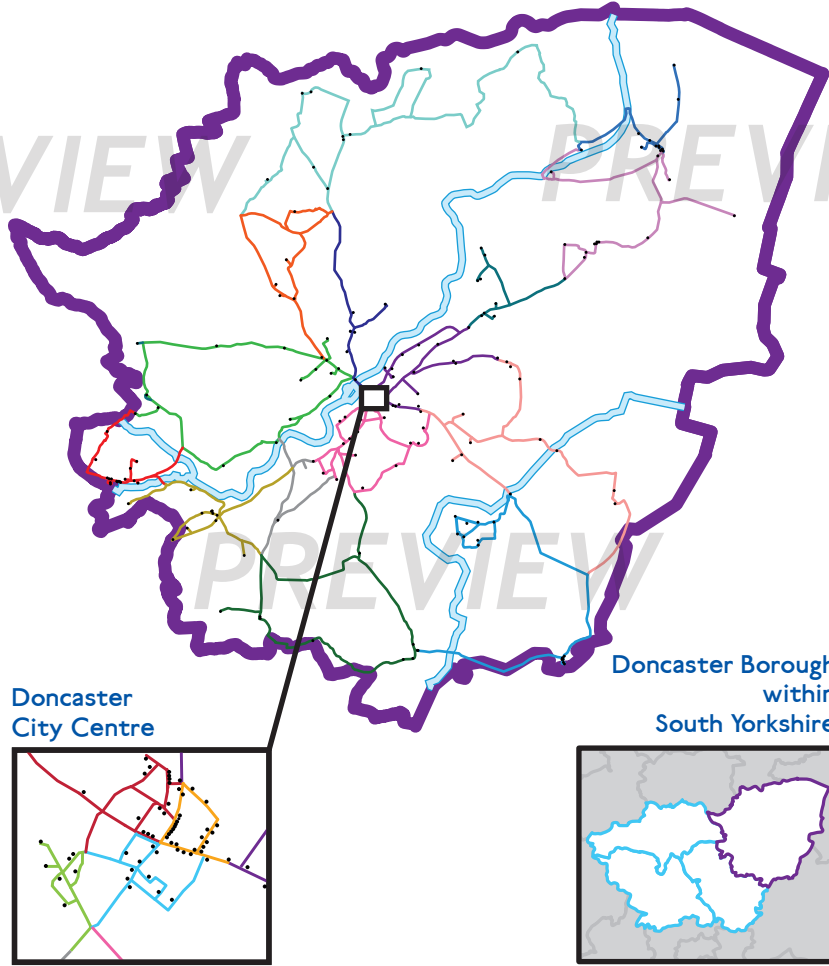

Key to lines and symbols

- City West
- City East
- City South
- Civic Quarter
- Adjacent Railway Station
- Interchange
- LGBTQ+ Popular
- Nightclub / Late Start

Geographical Routes

- Doncaster Borough Boundary

Directory

A	Grand Central	C4	Old Bull's Head	D2	V	
Angel & Royal	D3	Grind	C4	Old George	B4	Tiki Lab
Anthony's (Mercure)	D4	H	B4	Olde Castle	B4	Tropic
B	Hallcross	D5	P		D2	Tut 'n' Shive
Ballers	C4	Harewood	E4	Pinchos	C3	V
Barley Twist	B4	Horse & Groom	B4	Q		Vibe
Bentley's DS		J		Queen	B4	Vintage
Black Bull	B4	Jacques	C5	R		W
Bone Idle	C4	L		Railway	D2	Warehouse
Boogie	D4	Leopard	D2	Red Lion	C4	White Swan
C	Library	C3	Relish	C5	Wool Pack	C4
Carters	D	Little Plough	D2	Rock a Hula	D5	Y
Coach & Horses	C4	Lockwood	D4	Rum Rooms	B4	Yates
CoCo	C4	Lord Nelson	D3	S	B4	Yorkshire Grey
D	M		Saddle & Shot	C4		Z
Don Valley Tap	B4	Magdalen	B4	Salutation	D5	Zest
Doncaster Brewery Tap	D3	Mallard	C2	Saracens	D3	
Draftsman	D2	Mambo	D2	Slug & Lettuce	D4	
F	Manana Manana	C5	Social		C5	
Fifteens	C3	Marketplace	B4	St Leger Tavern	C4	
Flares / Reflex	D4	Mason's Arms	B4	Staff of Life	D4	
Frank & Stein	C4	Mint	C5	Storm	C4	
G	O		Subterranean		C5	
Gatehouse	D3	O'Donegan's	D5			

Doncaster Orderaround

City Edition