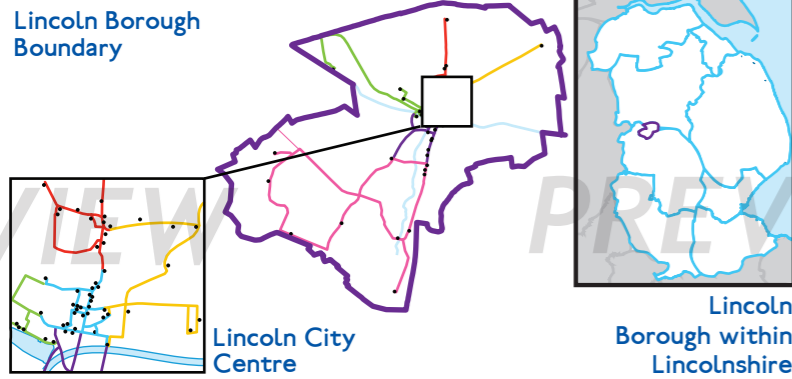

Key to lines and symbols

- Castle & North
- Lincoln East
- Waterfront & West
- City Centre
- City South
- Lincoln South
- Interchange
- Nightclub
- LGBTQ+ Popular
- Temporary/Seasonal

Geographical Routes

Directory

0-9	Dog & Bone	C5	Mailbox	C4	Sugarcubes	C3
'67 (Lincoln)	B4	Duke William	A4	Millers Arms	D4	Swan
Adam & Eve	B5	Electric (DoubleTree)	C2	Morning Star	B4	Swan Holme
Akedo	C4	Engine Shed	D3	Nosey Parker	D2	Sycamore
Anchor	D4	Golden Eagle	E4	Pessimist	C3	Tap & Tonic
Authentic Bierkeller	C4	Gate House	E4	Plough	E3	Tiny Tavern
Barge	C2	Harvester	C3	Plough Boy	A3	Toby Carvery
Barrel	D1	Home	C3	Popworld	C4	Treaty of Commerce
Be At One	B4	Horse & Groom	C2	Prince of Wales	A4	Trebles
BeerHeadz	B4	Huckleberry's	C4	Pyewipe	C1	Turtle Bay
Birdcage	C5	Imp & Angel	E4	Queen in the West	B2	Vice & Co.
Black Swan	E1	Ivy	A4	Red Five	C3	Victoria
Botanist	D4	Jazz	C3	Ritz	D4	Walkabout
Cafe St. Pauls	B4	Joiners Arms	B3	Royal William IV	D3	White Hart
Cardinals Hat	B4	Jolly Brewer	C4	Shakespeare	E4	White Horse
Carousel	C4	Level & Void	C4	Slug & Lettuce	C4	Wig & Mitre
Cask Kitchen	A4	Lincoln Imp	A4	Sports	C2	William Foster
Castle	A4	Lincolnshire Poacher	A5	Square Sail	C3	Witch & Wardrobe
Cognito	C4	Lion & Snake	B4	Stags Head	A4	There are 86 places on this map.
Cosy Club	D4	Magna Carta	B4	Strait & Narrow	B4	
Craft	C4	Strugglers	A3			
Crown & Arrows	E2					
Crows Nest	E4					
Dandy Lion	C3					

All routes follow a recognised geographic road or path etc, but this should not be used as a basis for transport routes and they may not adhere to locally recognised pub crawls.

Alignment of markers to one side or other of a route does not necessarily correspond with the side of the road an establishment is on.

Lincoln Orderaround