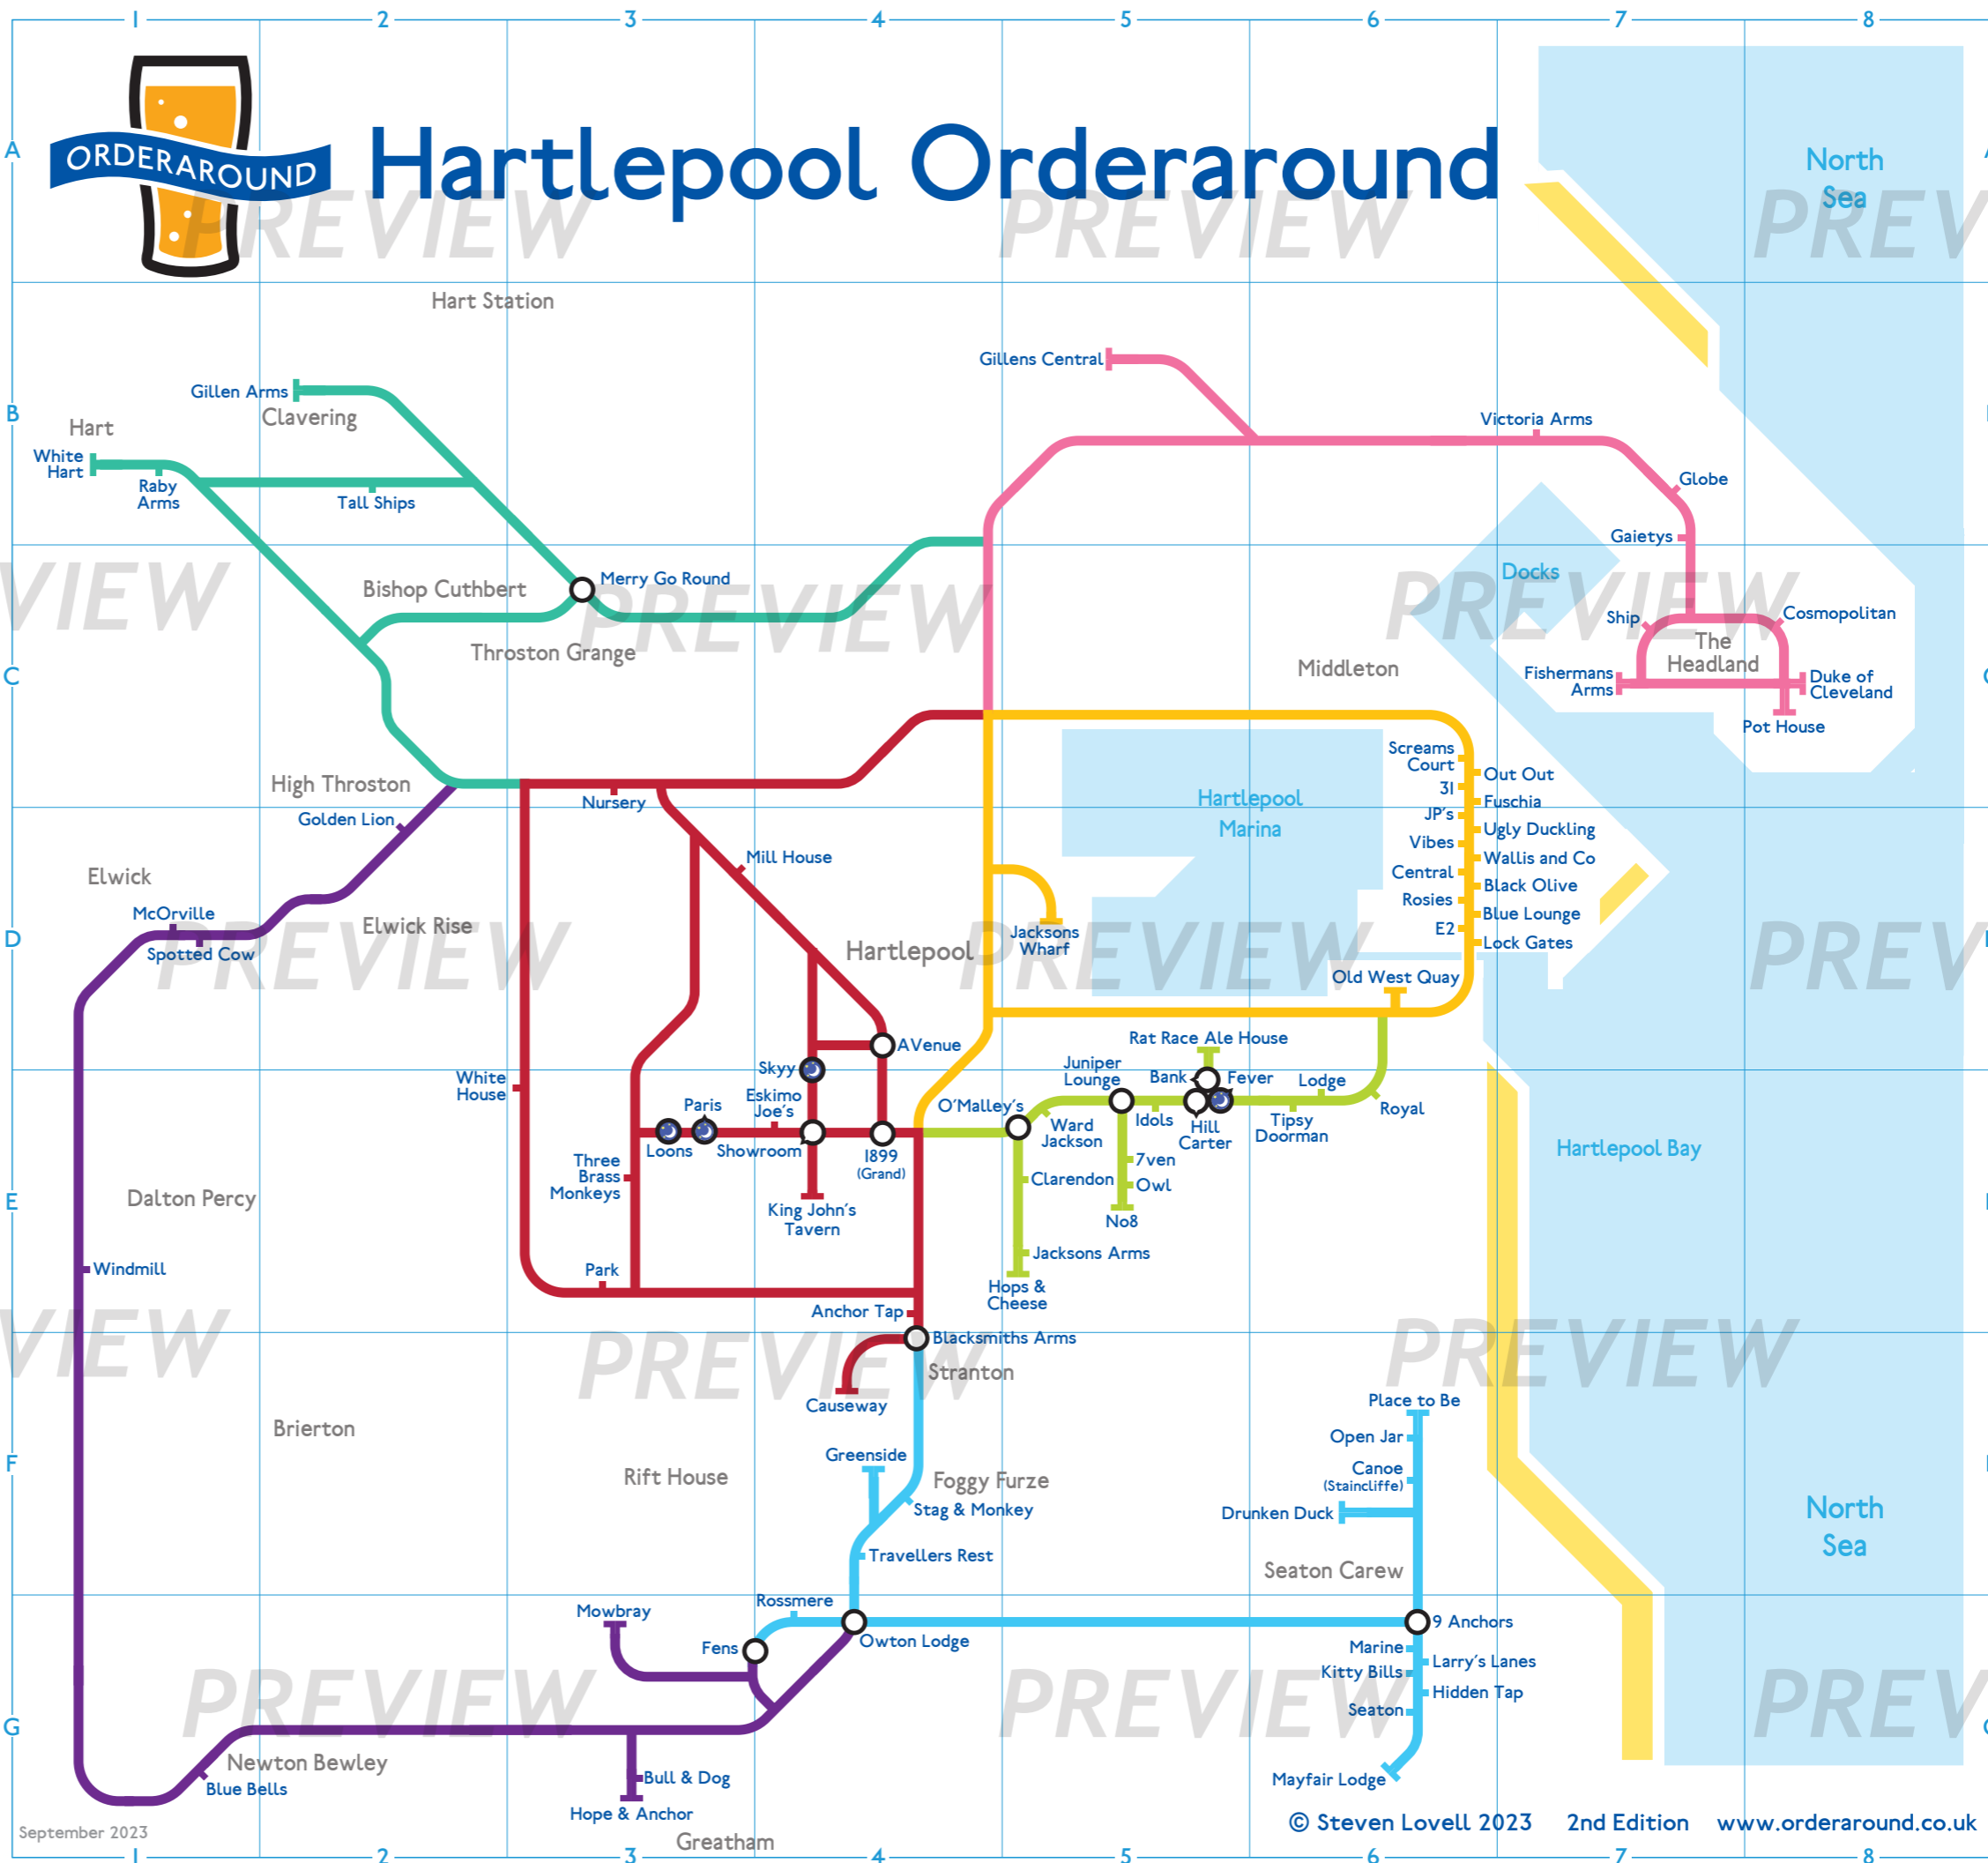

Hartlepool Orderaround

September 2023

© Steven Lovell 2023 2nd Edition www.orderaround.co.uk