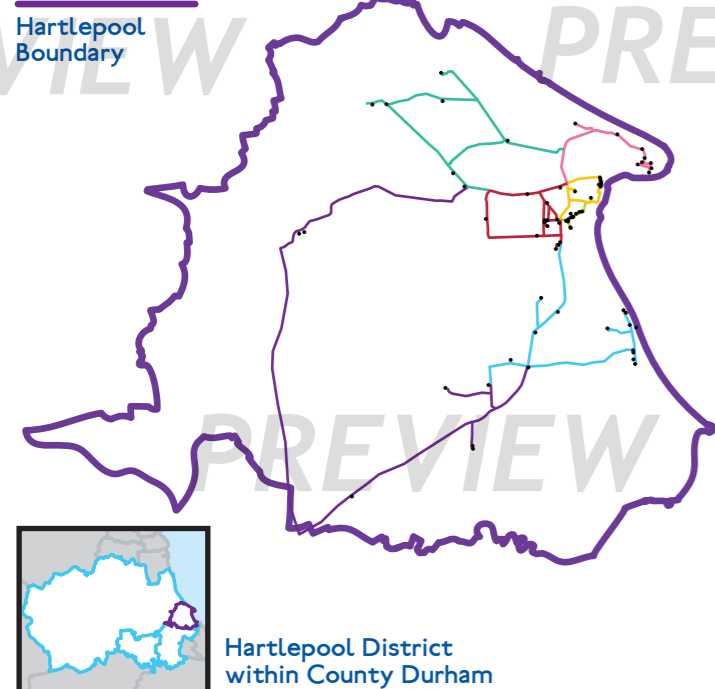

## Key to lines and symbols

- Hartlepool West
  - Marina District
  - Hartlepool Town Centre
  - Hartlepool North
  - Seaton Carew & District
  - Elwick to Greatham Districts
  - The Headland
- Interchange  
● Nightclub / Late Start time

## Geographical Routes

## Directory

0 - 9	Fishermans Arms	C7	M	Seaton	G6
31	Fuschia	C6	Marine	Ship	C7
1899 (Grand)	G	E4	Mayfair Lodge	Showroom	E4
7ven	Gaiety's	E5	McOrville	Skyy	D4
9 Anchors	Gillen Arms	G6	Merry Go Round	Spotted Cow	D1
<b>A</b>	Gillens Central	B5	Mill House	Stag & Monkey	F4
Anchor Tap	Globe	B7	Mowbray	<b>T</b>	
Avenue	Golden Lion	D2	<b>N</b>	Tall Ships	B2
<b>B</b>	Greenside	F4	No8	Three Brass Monkeys	E3
Bank	E5	<b>H</b>	Nursery	Tipsy Doorman	E6
Black Olive	D6	Hidden Tap	G6	Travellers Rest	F4
Blacksmiths Arms	F4	Hill Carter	E5	O'Malley's	E5
Blue Bells	G1	Hope & Anchor	G3	Old West Quay	D6
Blue Lounge	D6	Hops & Cheese	E5	Open Jar	F6
Bull & Dog	G3	<b>I</b>	Out Out	C6	Vibes
<b>C</b>	Idols	E5	Owl	G4	Victoria Arms
Canoe (Staincliffe)	F6	<b>J</b>	Owton Lodge	E5	<b>W</b>
Causeway	F4	Jacksons Arms	E5	<b>P</b>	Wallis and Co
Central	D6	Jacksons Wharf	D5	Paris	E3
Clarendon	E5	JP's	D6	Park	E3
Cosmopolitan	C8	Juniper Lounge	E5	Place to Be	F6
<b>D</b>	Drunken Duck	F6	King John's Tavern	E4	<b>R</b>
Duke of Cleveland	C8	Kitty Bills	G6	Raby Arms	B1
<b>E</b>	E2	Larry's Lanes	G6	Rat Race Ale House	D5
Eskimo Joe's	E4	Lock Gates	D6	Rosies	D6
<b>F</b>	Fens	G4	Loons	E3	<b>S</b>
Fever	E5				Screams Court
					C6

This map has 88 places.