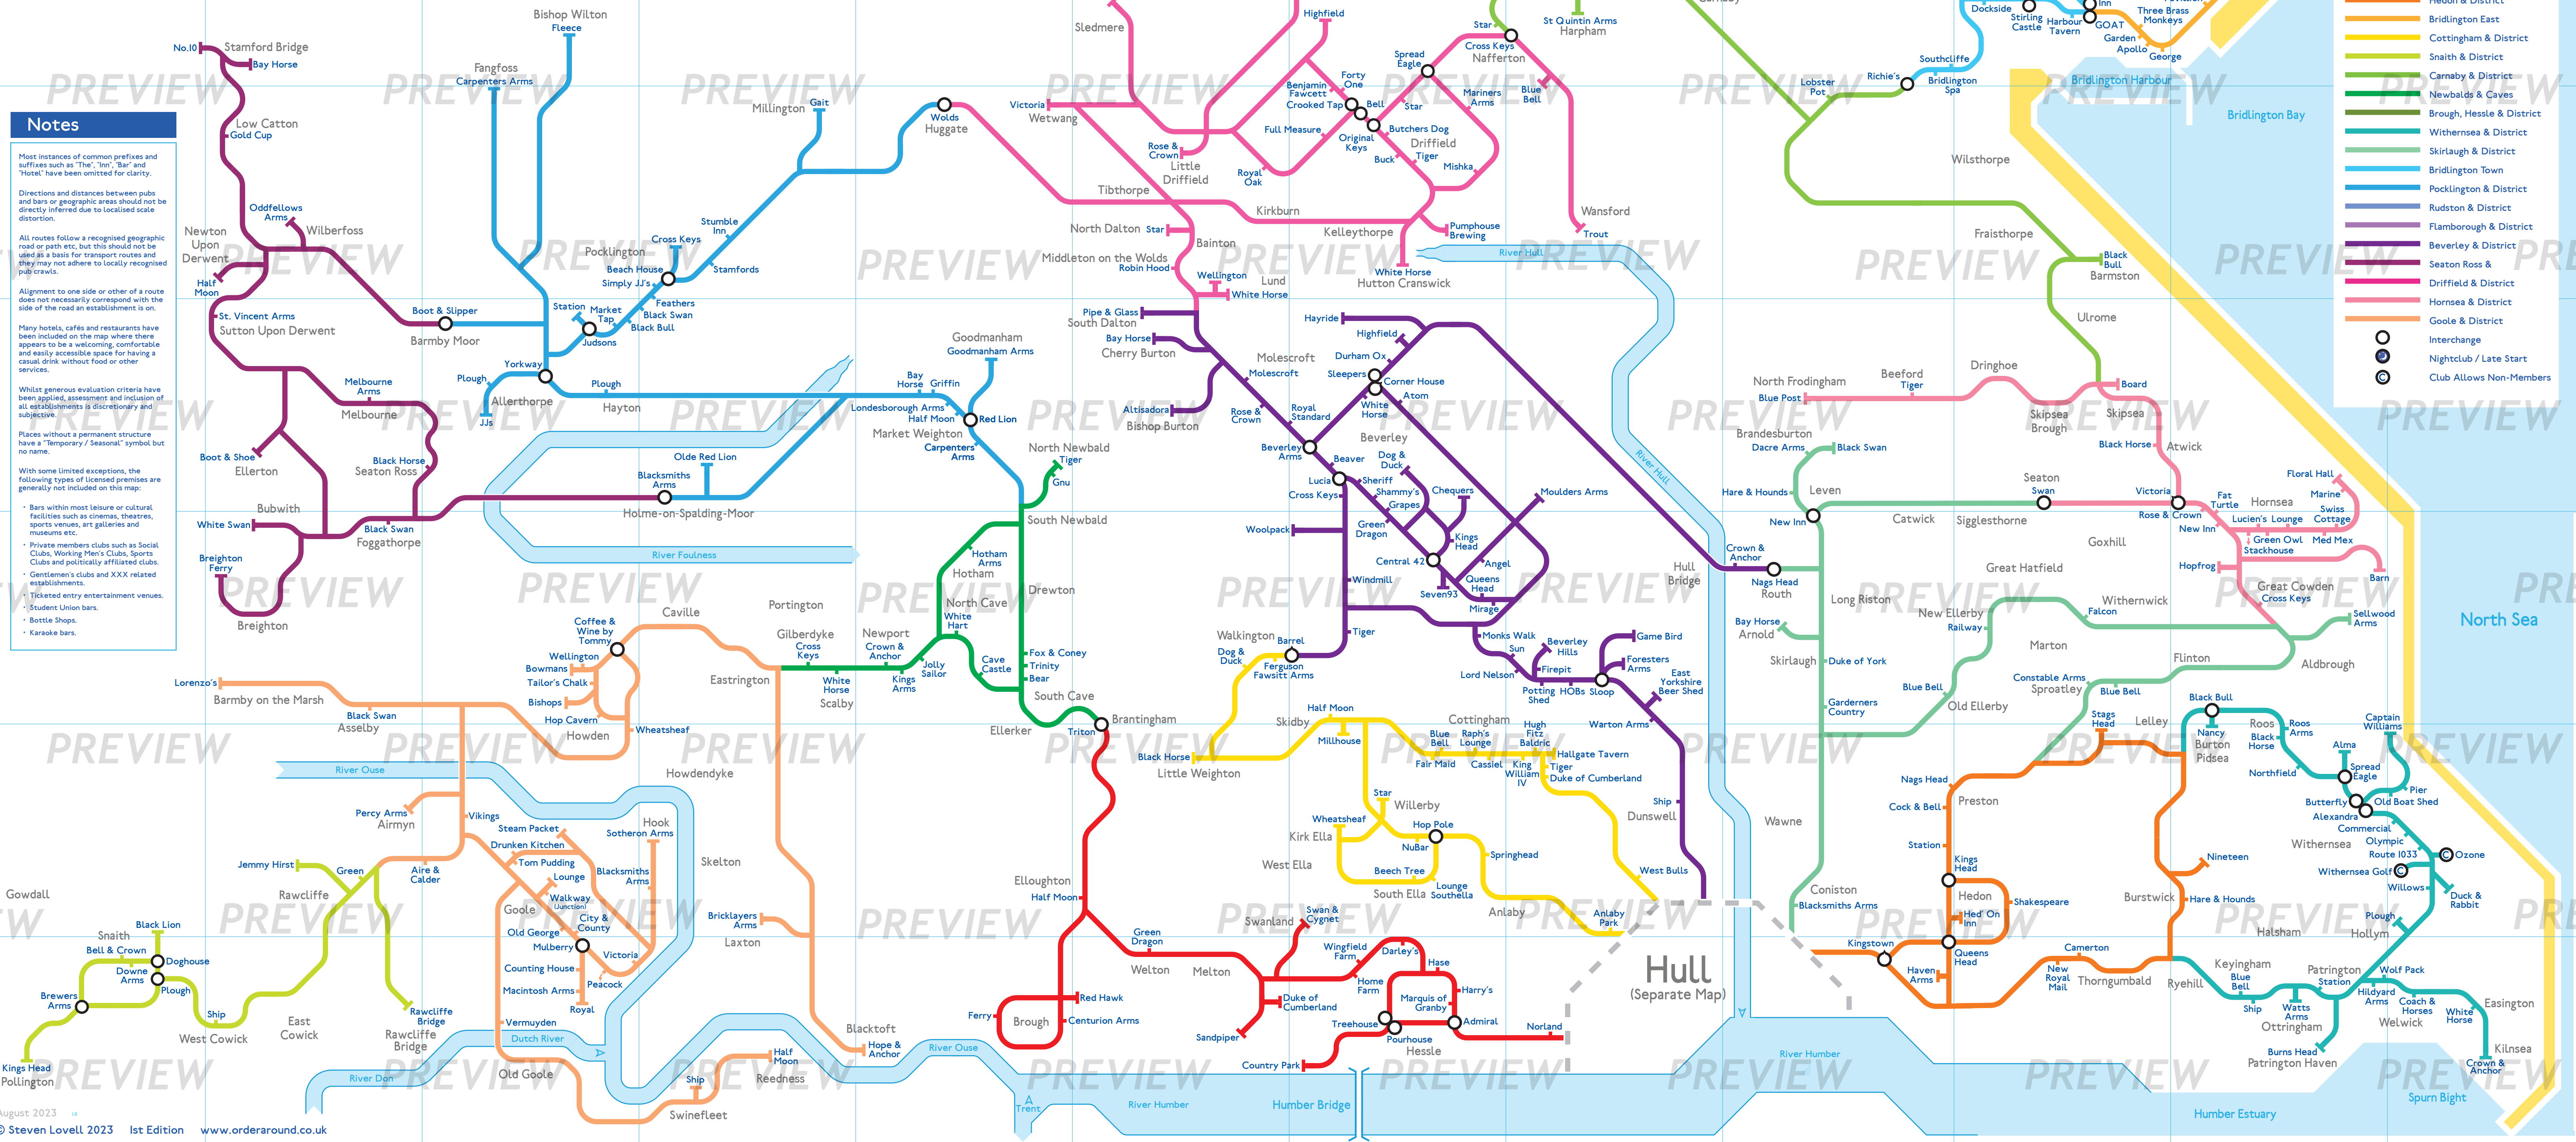

East Yorkshire Orderaround

Key to lines and symbols

- Bridlington Old Town
- Brough, Hessle & District
- Hedon & District
- Bridlington East
- Cottingham & District
- Snaithe & District
- Carnaby & District
- Newbalds & Claves
- Brough, Hessle & District
- Withernsea & District
- Skirlaugh & District
- Bridlington Town
- Pocklington & District
- Rudston & District
- Flamborough & District
- Beverley & District
- Seaton Ross & District
- Driffild & District
- Hornsea & District
- Goole & District
- Interchange
- Nightclub / Late Start
- Club Allows Non-Members