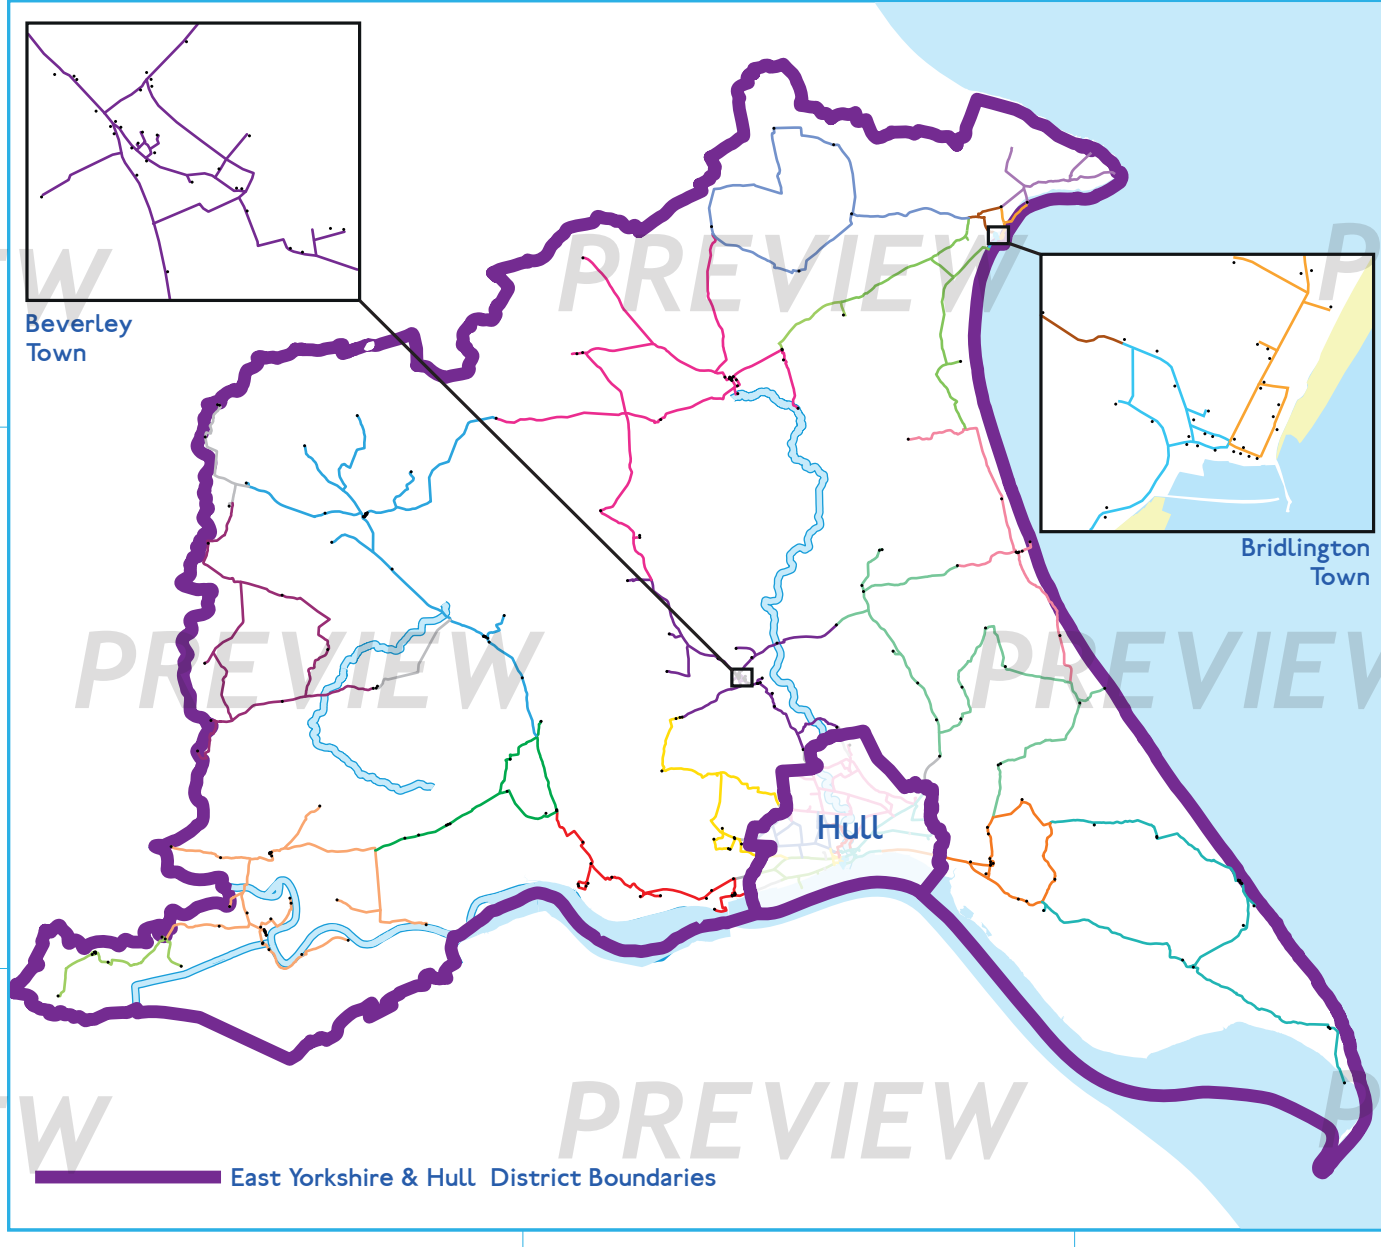

Geographical Routes

Directory

A	B	C	D	E	F	G	H	I	J	K	L	M	N	O	P	Q	R	S	T	U	V	W	X	Y	Z
Abby	Abby	Abby	Abby	Abby	Abby	Abby	Abby	Abby	Abby	Abby	Abby	Abby	Abby	Abby	Abby	Abby	Abby	Abby	Abby	Abby	Abby	Abby	Abby	Abby