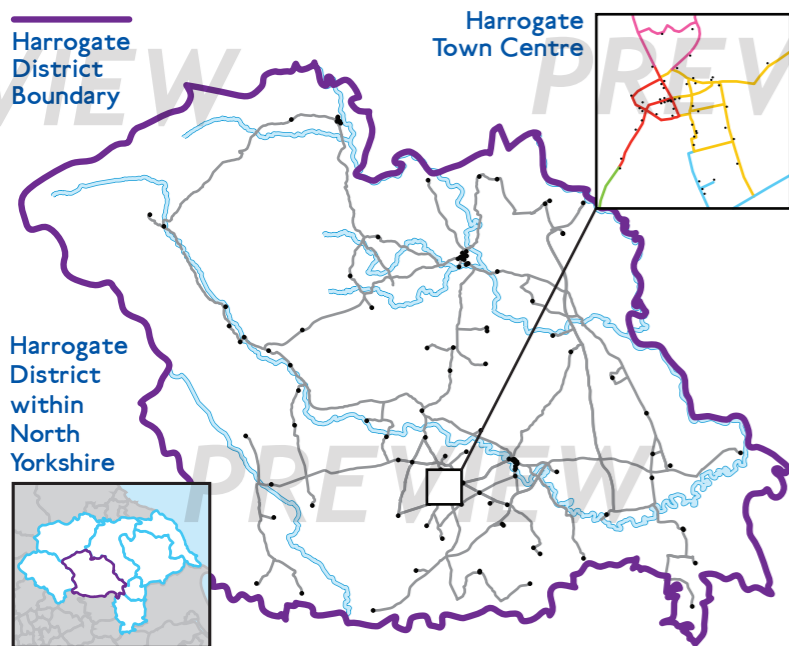

# Harrogate Orderaround

## Key to lines and symbols

- Town West
- Harrogate North
- Town East
- Harrogate West
- Stray & District
- Bilton & District
- Adjacent Railway Station
- Interchange
- Nightclub / Late Start Time

## Geographical Routes

## Directory

<b>A</b>	Harewood Arms	E5	<b>P</b>	
Alexandra	D4	Haregate Arms	D3	Papito's
All Bar One	D3	Haregate Tap	D4	Park
<b>B</b>		Hidden	C3	Pickled Sprout (Yorkshire)
Bacchus	D4	Hotel du Vin	D3	Pine Marten
Banyan	D4	Hoxton North	C2	Pitcher & Piano
Barking George (Harrogate)	C3	Husk	D4	Prince of Wales
Black Swan	E2	<b>I</b>		<b>R</b>
Blues	D3	Inn at Cheltenham Parade	C4	Radcliffe Arms
<b>C</b>		Ivory	C3	Retro
Cedar Court	D4	<b>J</b>		Revolucion de Cuba
Charlie's Place	E2	Jaspers	D4	Roland's
Christies	C3	<b>K</b>		Roosters Taproom
Claro Beagle	B3	Kestrel	D5	<b>S</b>
Coach & Horses	E3	Knox Arms	B4	Shepherd's Dog
Cold Bath Brewing Co.	C4	<b>L</b>		Smiths Arms
Cosy Club	D4	Last Post	D2	So!
Crowne Plaza	C4	Lilypad	B4	Squinting Cat
Curious Cow	B2	Little Ale House	C4	Starling
<b>D</b>		<b>M</b>		Swan
Den	D4	Majestic	C3	<b>T</b>
Devonshire Tap	C4	Major Tom's Social	C3	Tap on Tower Street
Disappearing Chin	C4	Manahatta	C3	Three's a Crowd
District	D2	Mojo	C3	Travellers Rest
<b>E</b>		Montey's	C3	<b>W</b>
Empress	C5	Montpelier	D3	<b>W</b>
<b>F</b>		<b>N</b>		West Park
Fat Badger (White Hart)	D3	Nelson	B2	William & Victoria
Five Shillings(Crown)	C2	North	C4	Winter Gardens
Foundry Project	C3	<b>O</b>		Woodlands
<b>G</b>		O (Studley)	C2	
Gardeners Arms	B4	Old Bell	C2	There are 77 places on this map.
<b>H</b>		Old Joiners Arms	B2	
Hales	C2			