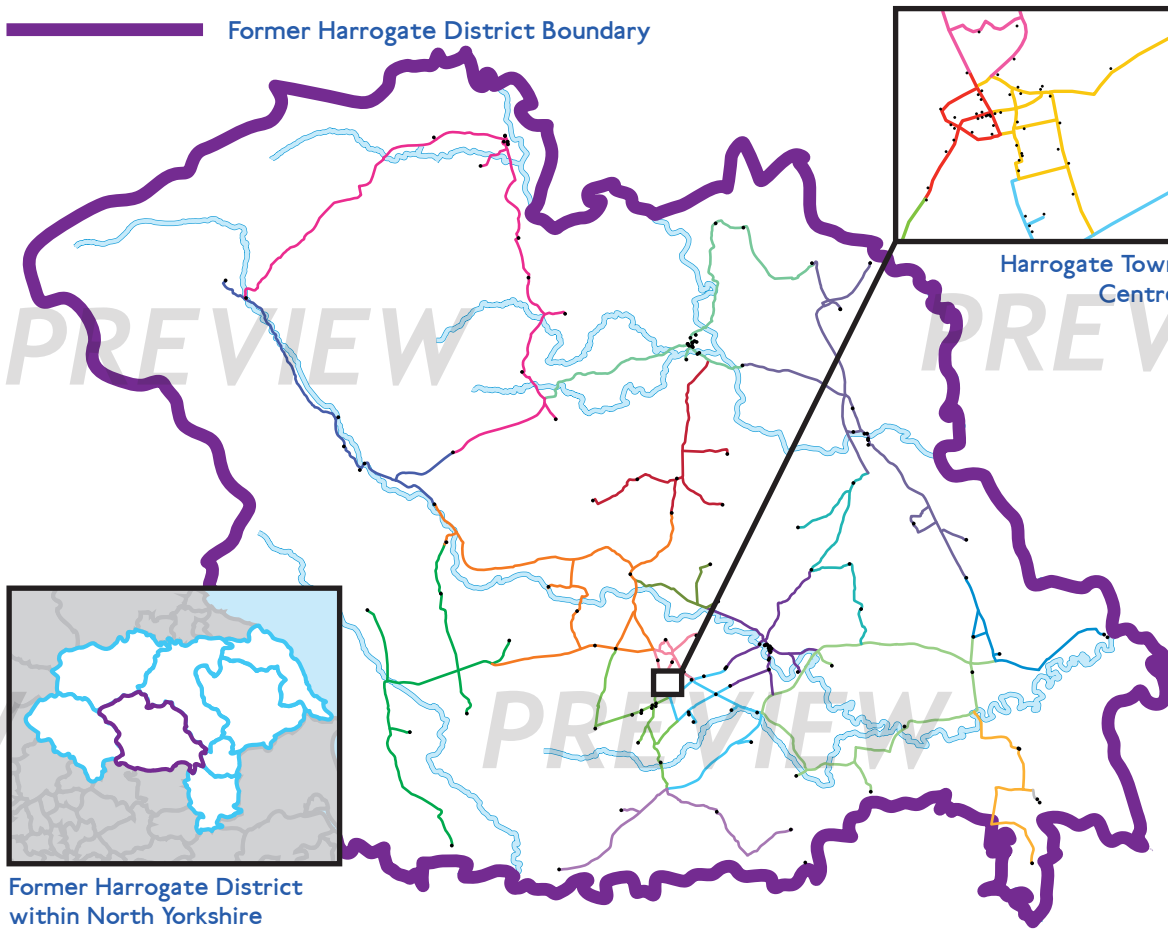

Harrogate Orderaround (Former District)

Key to lines and symbols

- Wormald Green & District
- Harrogate Town West
- Summerbridge to Killinghall
- Tockwith to Wighill
- Harrogate Town East
- Harrogate West
- Plompton, Cattal & District
- Menwith Hill & District
- Brearton & Scotton
- Minskip to Flaxby
- Ripon & District
- Harrogate East
- Little Ouseburn to Nun Monkton
- Pateley Bridge & District
- Boroughbridge & District
- Huby to Sickinghall
- Knareborough
- Masham & District
- Harrogate Town North
- Dislocation
- Interchange
- Nightclub / Late Start

Geographical Routes