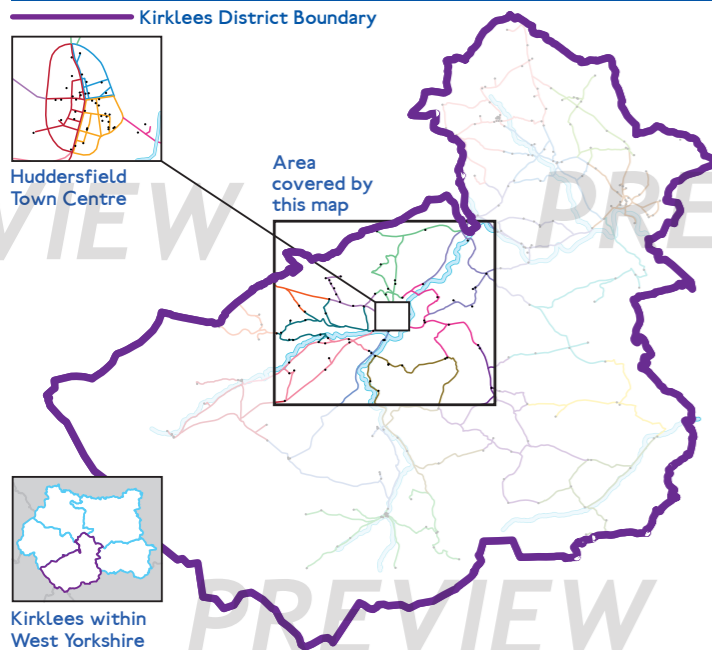

Key to lines and symbols

- Town West
- Town South
- Newsome & District
- Longwood & District
- Town North
- Fartown & District
- Lockwood & District
- Kirkheaton & Dist.
- Highburton District
- Lindley & District
- Moldgreen District
- Linthwaite & Dist.
- Interchange
- ◌ LGBTQ+ Popular
- ❄️ Temporary / Seasonal
- 🌃 Nightclub / Late Start

Geographical Routes

Directory

Albert	E4	Harp	B4	Rhubarb	E6
Alma	F2	Hart	E4	Rising Sun	F2
Arcade Beers	D4	Harvey's	D4	Rock	E4
Aspley	E6	Harvey's	F8	Royal	F2
Azy's	E4	Head of Steam	D4	Royal & Ancient	C6
B		Highgate	C2	Royal Oak	F2
Barn	G7	Horse & Groom	F2	S	
Bay & Acre	C2	I		Sair	F2
Beaumont Arms	G3	Ivy Green	E7	Sands House	G2
Beaumont Arms	E8	J		Shoulder of Mutton	G3
Black Bull	B1	Jules Verne	D4	Showtime	E5
Black Horse	C2	Junction	D3	Slip	D1
Black Horse	E7	Junction One	E1	Slug & Lettuce	E5
Blacksmiths Arms	E8	K		Small Seeds	F4
Boy & Barrel	D5	Kafka	E6	Smile	E6
BrewDog	E5	Kings Head	D4	Spangled Bull	E8
Brick Works	D4	L		Spinks Nest	C3
Bridge	F3	Lamb	B4	Spring Grove	G8
Brooks Arms	E7	Lindley Tap	B2	Stag	F8
Bull's Head	G2	Lockwood	G4	Star	F4
C		Lord Wilson	D5	Swan	F3
Camel	D4	M		V	
Cavalry Arms	B2	Magic Rock Tap	C4	Venn Street Social	D5
Cherry Tree	D4	Mavericks	E5	Victoria	G5
Clarence	G5	N		Vox	D4
Commercial	E1	No. 10	B2	Vulcan	D6
County Beerhouse	E4	Northern Quarter	D4	W	
Craven Heifer	F3	O		Walkers Arms	E1
Croppers Arms	D3	Old Wire Works	C2	Warehouse	E5
Crown	D2	Olde Hatte	D3	Weavers	E1
D		P		White Swan	G8
Dalton	D7	Parish	E5	White Swan	D5
F		Peacock	B6	Williams	C4
Fenay Bridge	F8	Percy Vears	E1	Y	
Fieldhead	D2	Plumbers Arms	E3	Yeaton Cask	E8
Five	D5	Q		Yorkshire Rose	C5
Foresters	F3	Queen	F2	Yorkshire Victoria	F4
Fountain	G5	Queens	E4	R	
Four Horseshoes	F2	R		Y	
Four Sons	A4	Radcliffe Arms	G7	There are 109 places on this map.	
Foxglove	G8	Railway	G4	There are 312 places on the full 2023 Kirklees map.	
G		Railway	G4	There are 312 places on the full 2023 Kirklees map.	
Golden Cock	G7	Rain	D5		
Gringo	C4	Rat & Ratchet	F4		
Grove	E3	Revolution	D5