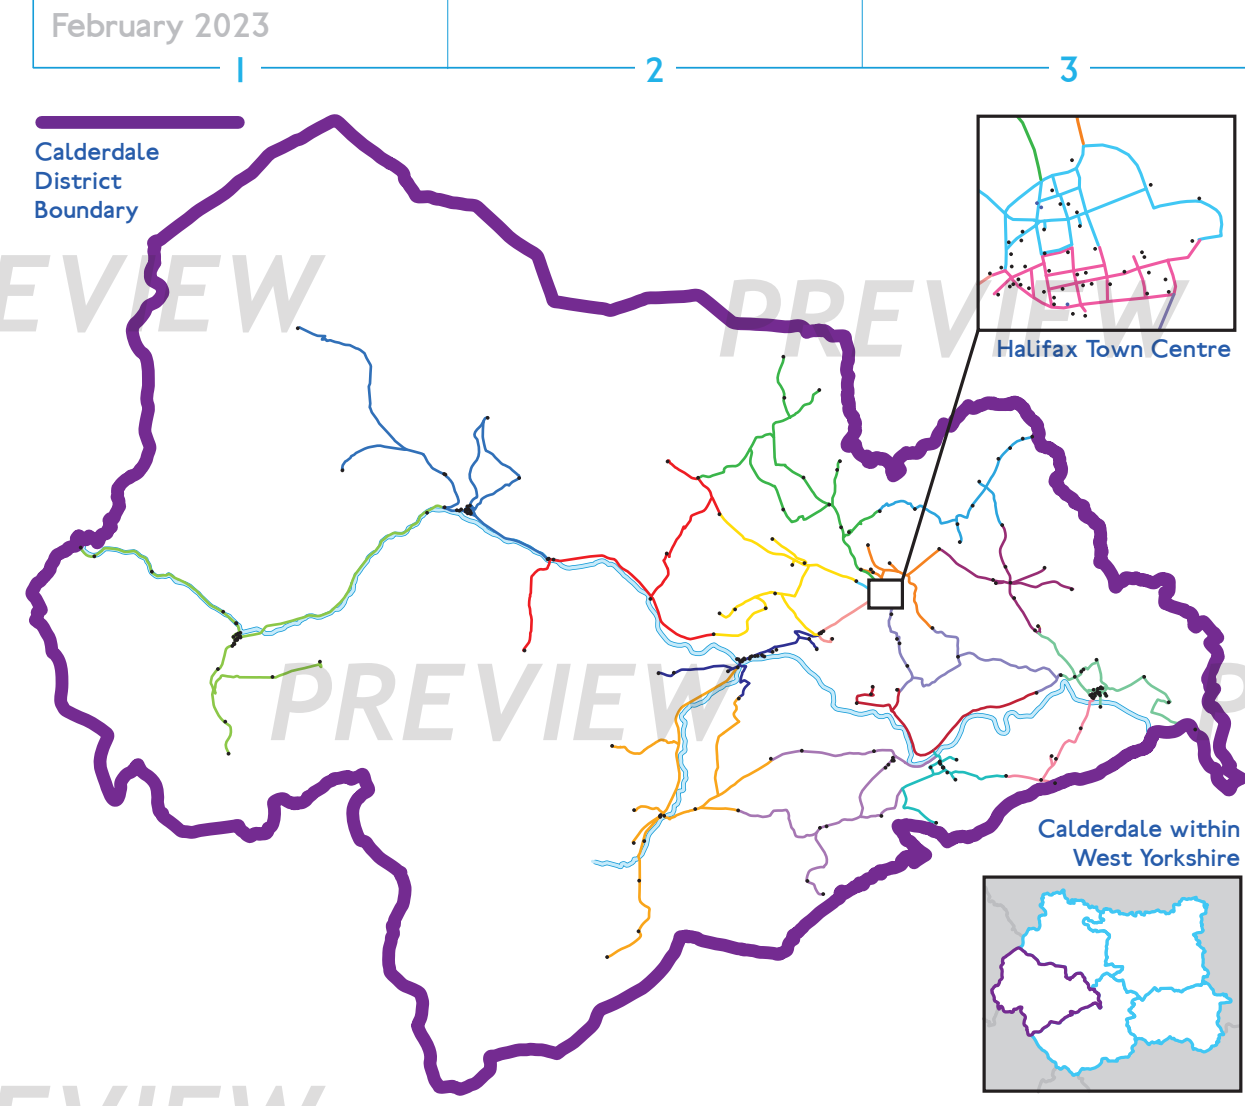

Calderdale Orderaround

Key to lines and symbols

Salterhebble & District	Brighouse & District	Halifax Town South
Mytholmroyd & District	Halifax Town North	Rastrick & District
Boothtown & District	Norththorpe & District	King Cross & District
Ripponden & District	Hebden Bridge & District	Interchange
New Pelton & District	Sowerby Bridge & District	Nightclub / Late Start
Todmorden & District	Stainland & District	LGBTQ+ Popular
Ovenden & District	Siddal & Southwarham	
Elland & District	Hipperholme & District