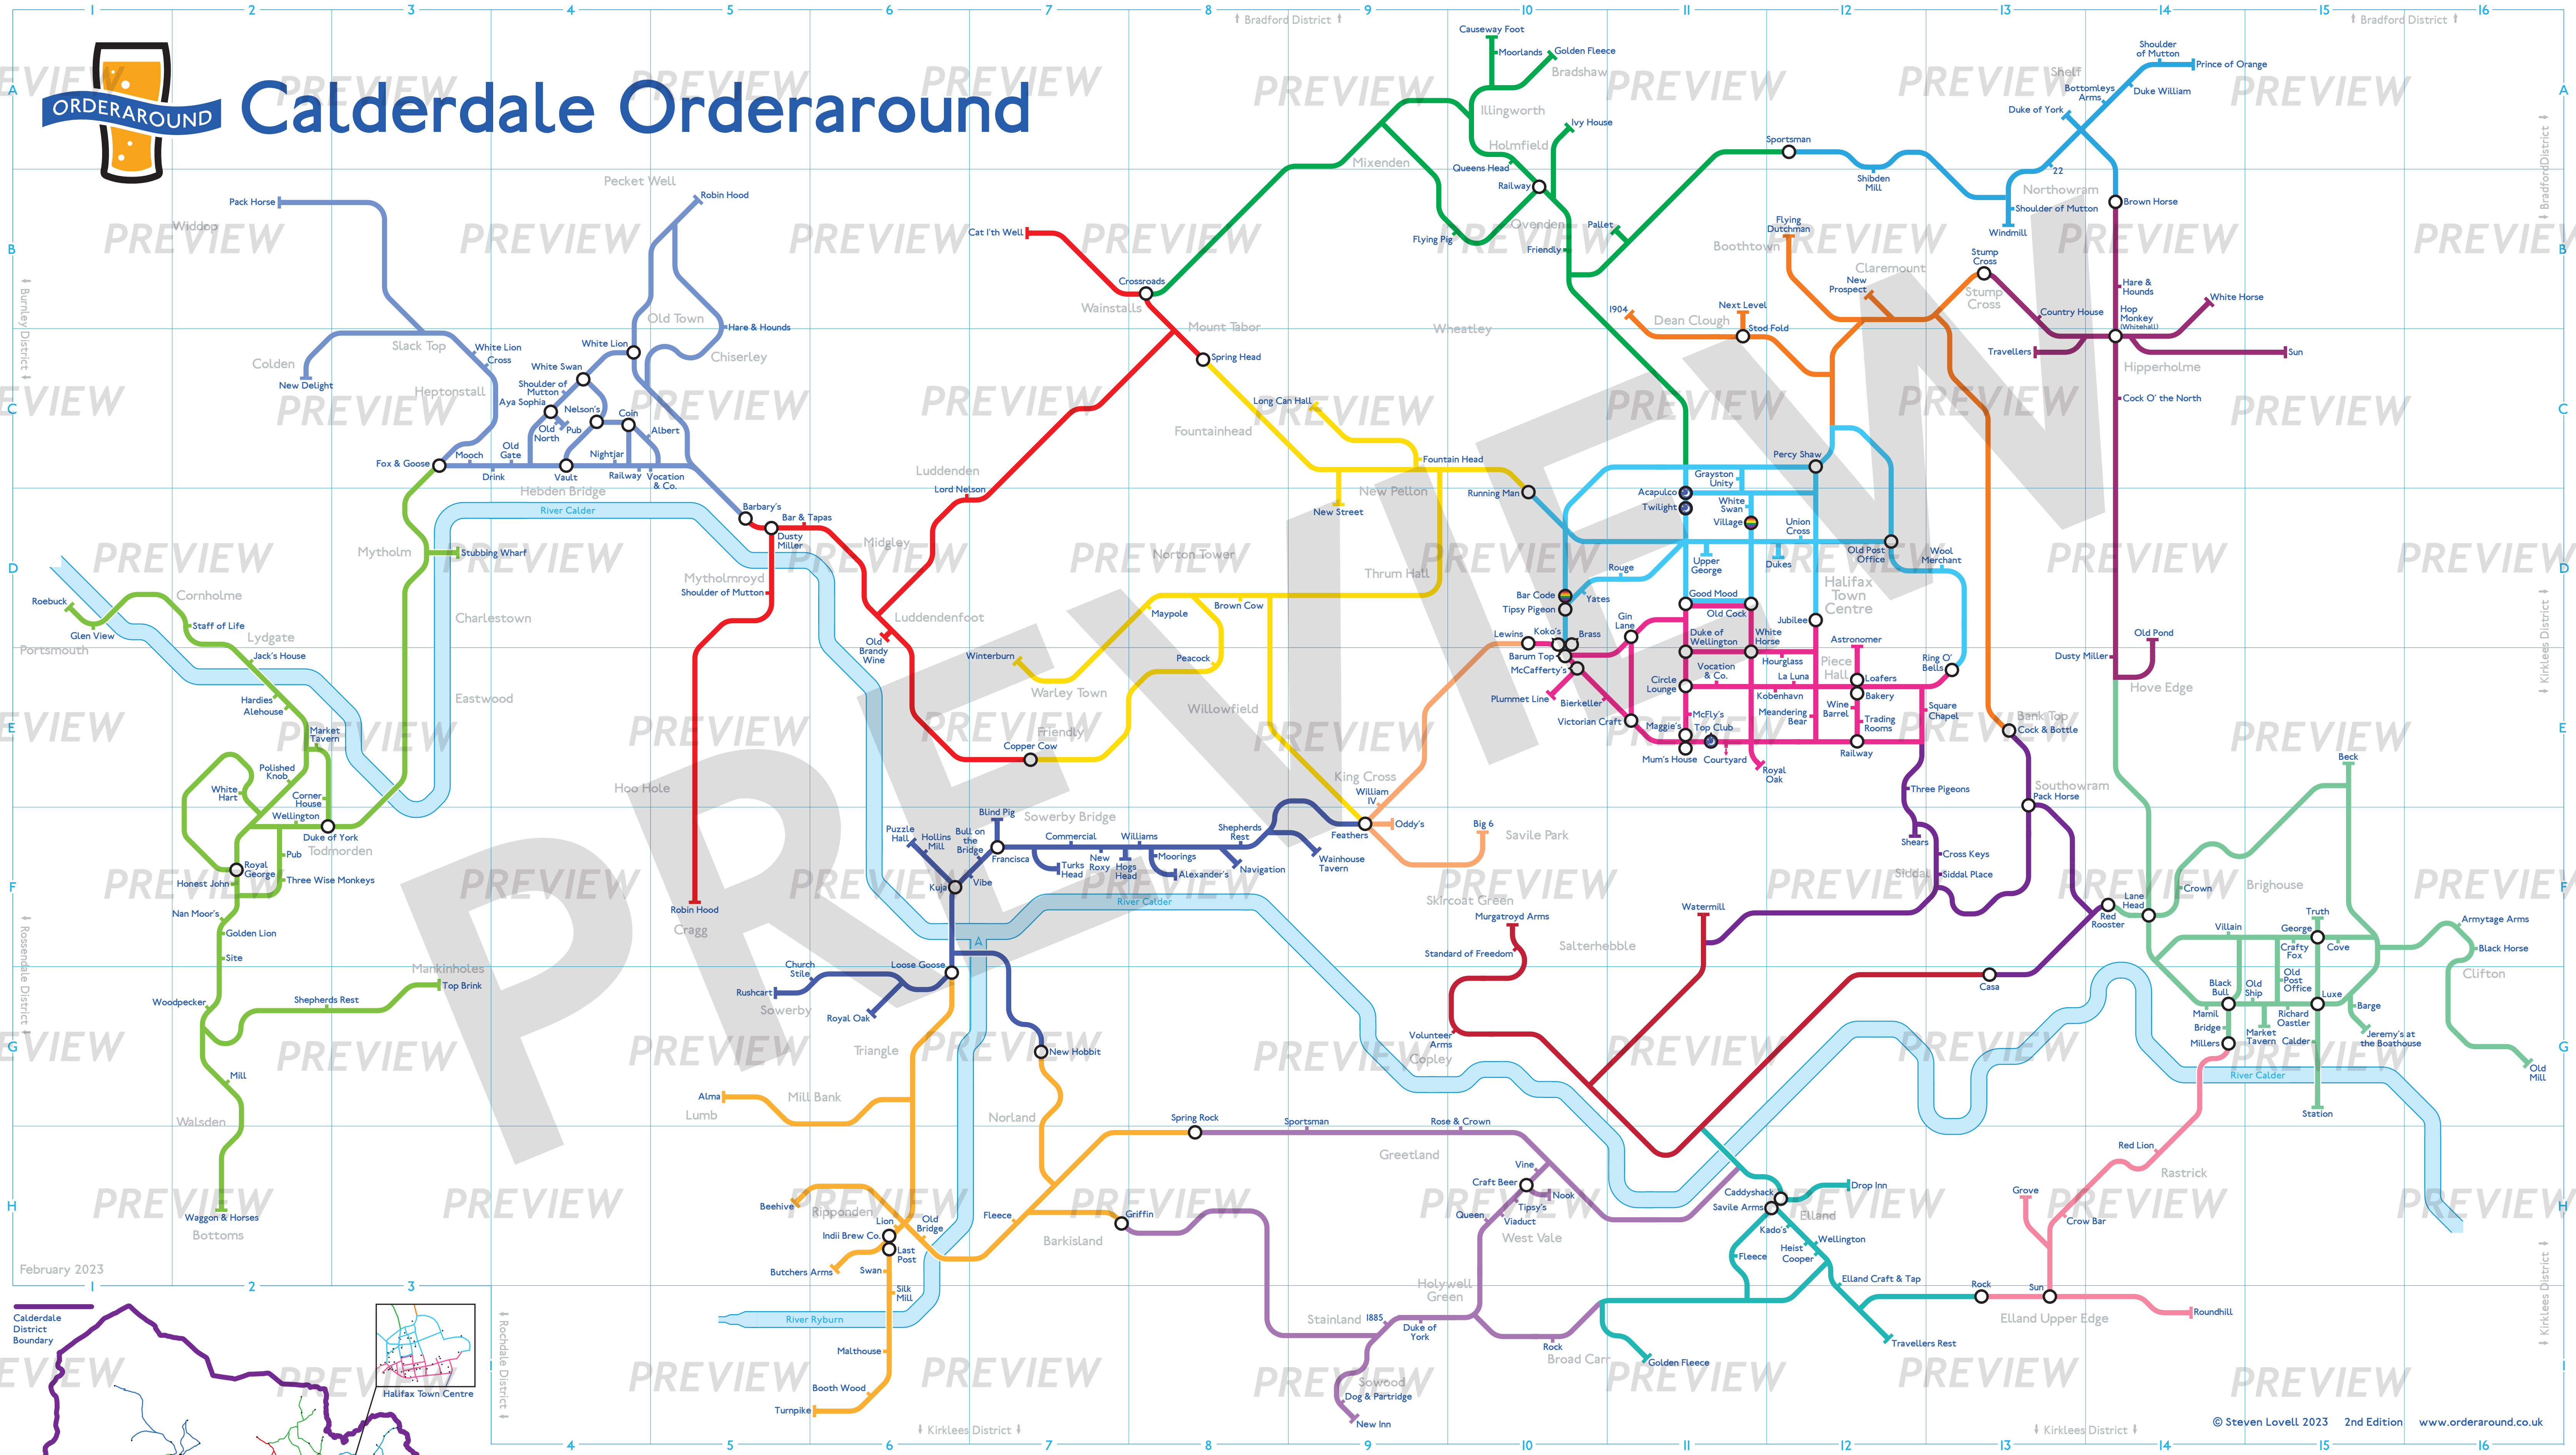

Calderdale Orderaround

Key to lines and symbols

Salterhebble & District	Brighouse & District	Halifax Town South
Mytholmroyd & District	Halifax Town North	Rastrick & District
Boothtown & District	Norththorpe & District	King Cross & District
Ripponden & District	Hebden Bridge & District	Interchange
New Pelton & District	Sowerby Bridge & District	Nightclub / Late Start
Todmorden & District	Stainland & District	LGBTQ+ Popular
Ovenden & District	Siddal & Southwarham	
Elland & District	Hipperholme & District