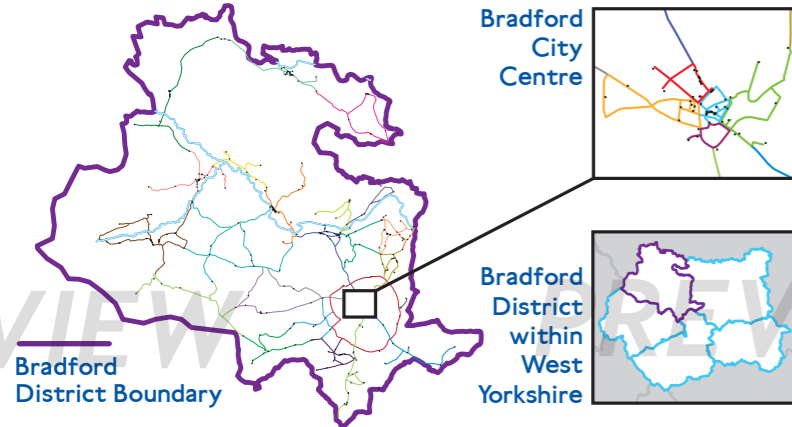

Key to lines and symbols

- City North
- City West
- City East
- City Centre
- City South
- Interchange
- Nightclub / Late Start
- LGBTQ+ Popular
- ❄️ Seasonal / Temporary

Geographical Routes

Directory

A	G	Rumshackalack	C4
Airedale	C7	Gin	E4
Al's Dive	C5	Ginger Goose	F5
Al's Juke	C4	H	
Ambassador	E3	Harp of Erin	C2
Avenue(G. Victoria)	F6	Hideout	E4
B		Hollywood (Hollywood Bowl)	F6
Beez Kneez	E5	I	
Boar & Fable	B4	Ivory	D1
BrewDog	F3	J	
Bronx on Broadway	F6	Jacobs Well	F4
C		L	
Candy	D3	Lord Clyde	E2
Castle	D3	M	
City Vaults	D6	Mana	F4
Commercial	C4	Merchant	E7
Corn Dolly	C7	N	
Crafted	C4	Nightrain	D5
Crown	E5	P	
D		Penny Black	B3
Drum Winder	E5	Pit	F4
Dubliner	E5	Q	
E		Queen	F6
Envy	D3	R	
Exchange	D6	Rabbit Hole	D4
F		Record Cafe	B3
Fighting Cock	D1	Rose & Crown	E4
		Rose & Crown	B2
		Sally Brown's	C4
		Shoulder of Mutton	D6
		Silver Fox	C4
		Sparrow	B4
		Spirit of Bradford (Midland)	D6
		Sun	E2
		T	
		Turks Green	F4
		U	
		Underground	C5
		V	
		Visage	E5
		W	
		Walters	E4
		Westgate	C3
		Wine Lodge	E5
		There are 52 permanent places on this map.	
		There are 340 on the full 2023 Bradford district map.	

All routes follow a recognised geographic road or path but this should not be used as a basis for vehicle routes and they may not adhere to locally recognised pub crawls.

Alignment to one side or other of a route does not necessarily correspond with the side of the road an establishment is on.