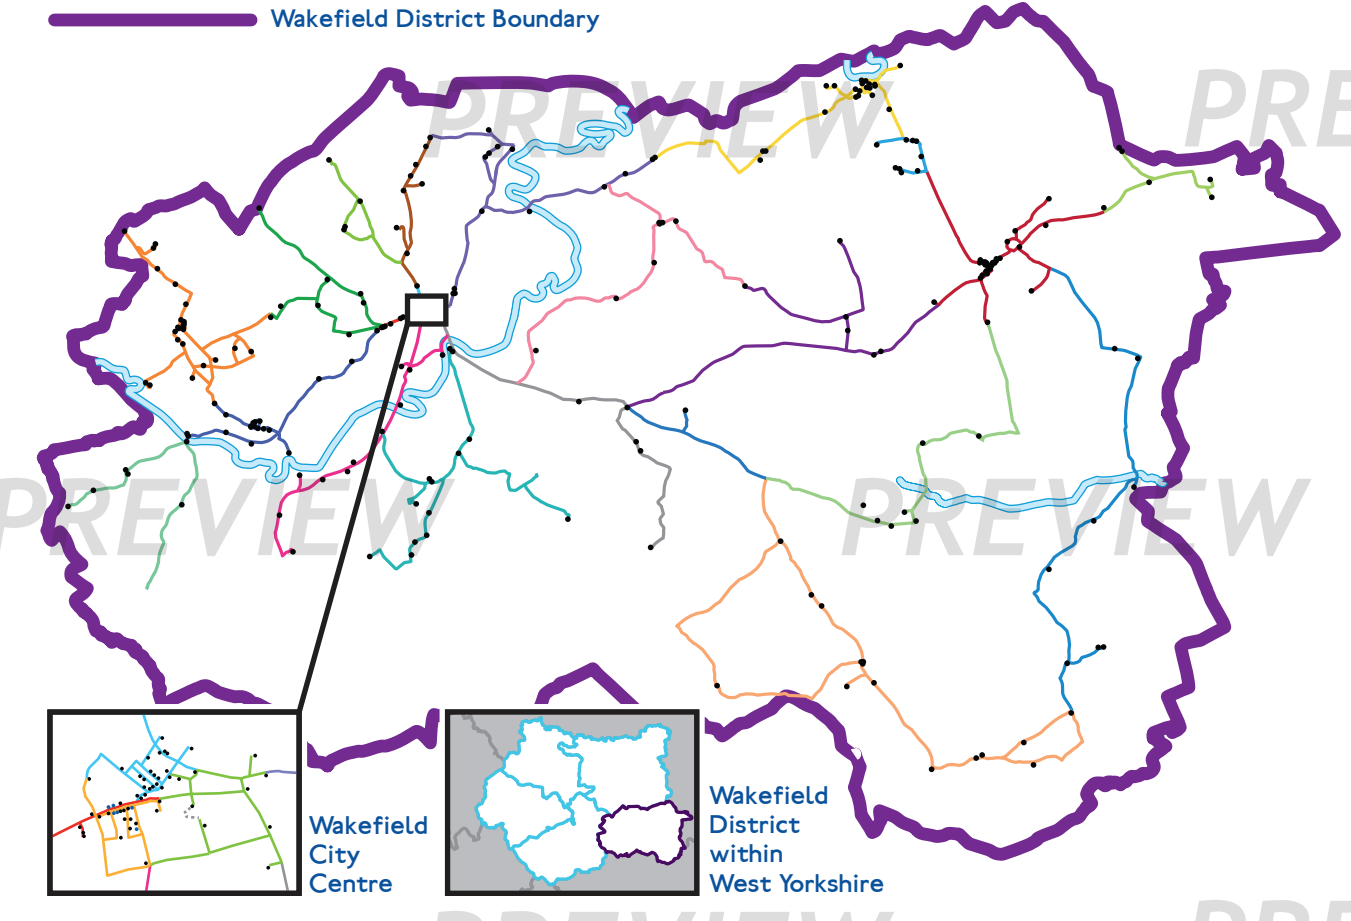

Geographical Routes

Notes

Directory

0-9	A	B	C	D	E	F	G	H	I	J	K	L	M	N	O	P	Q	R	S	T	U	V	W	X	Y	Z
59	After Dark	Alley's	Alley's	Alley's	Alley's	Alley's	Alley's	Alley's	Alley's	Alley's	Alley's	Alley's	Alley's	Alley's	Alley's	Alley's	Alley's	Alley's	Alley's	Alley's	Alley's	Alley's	Alley's	Alley's	Alley's