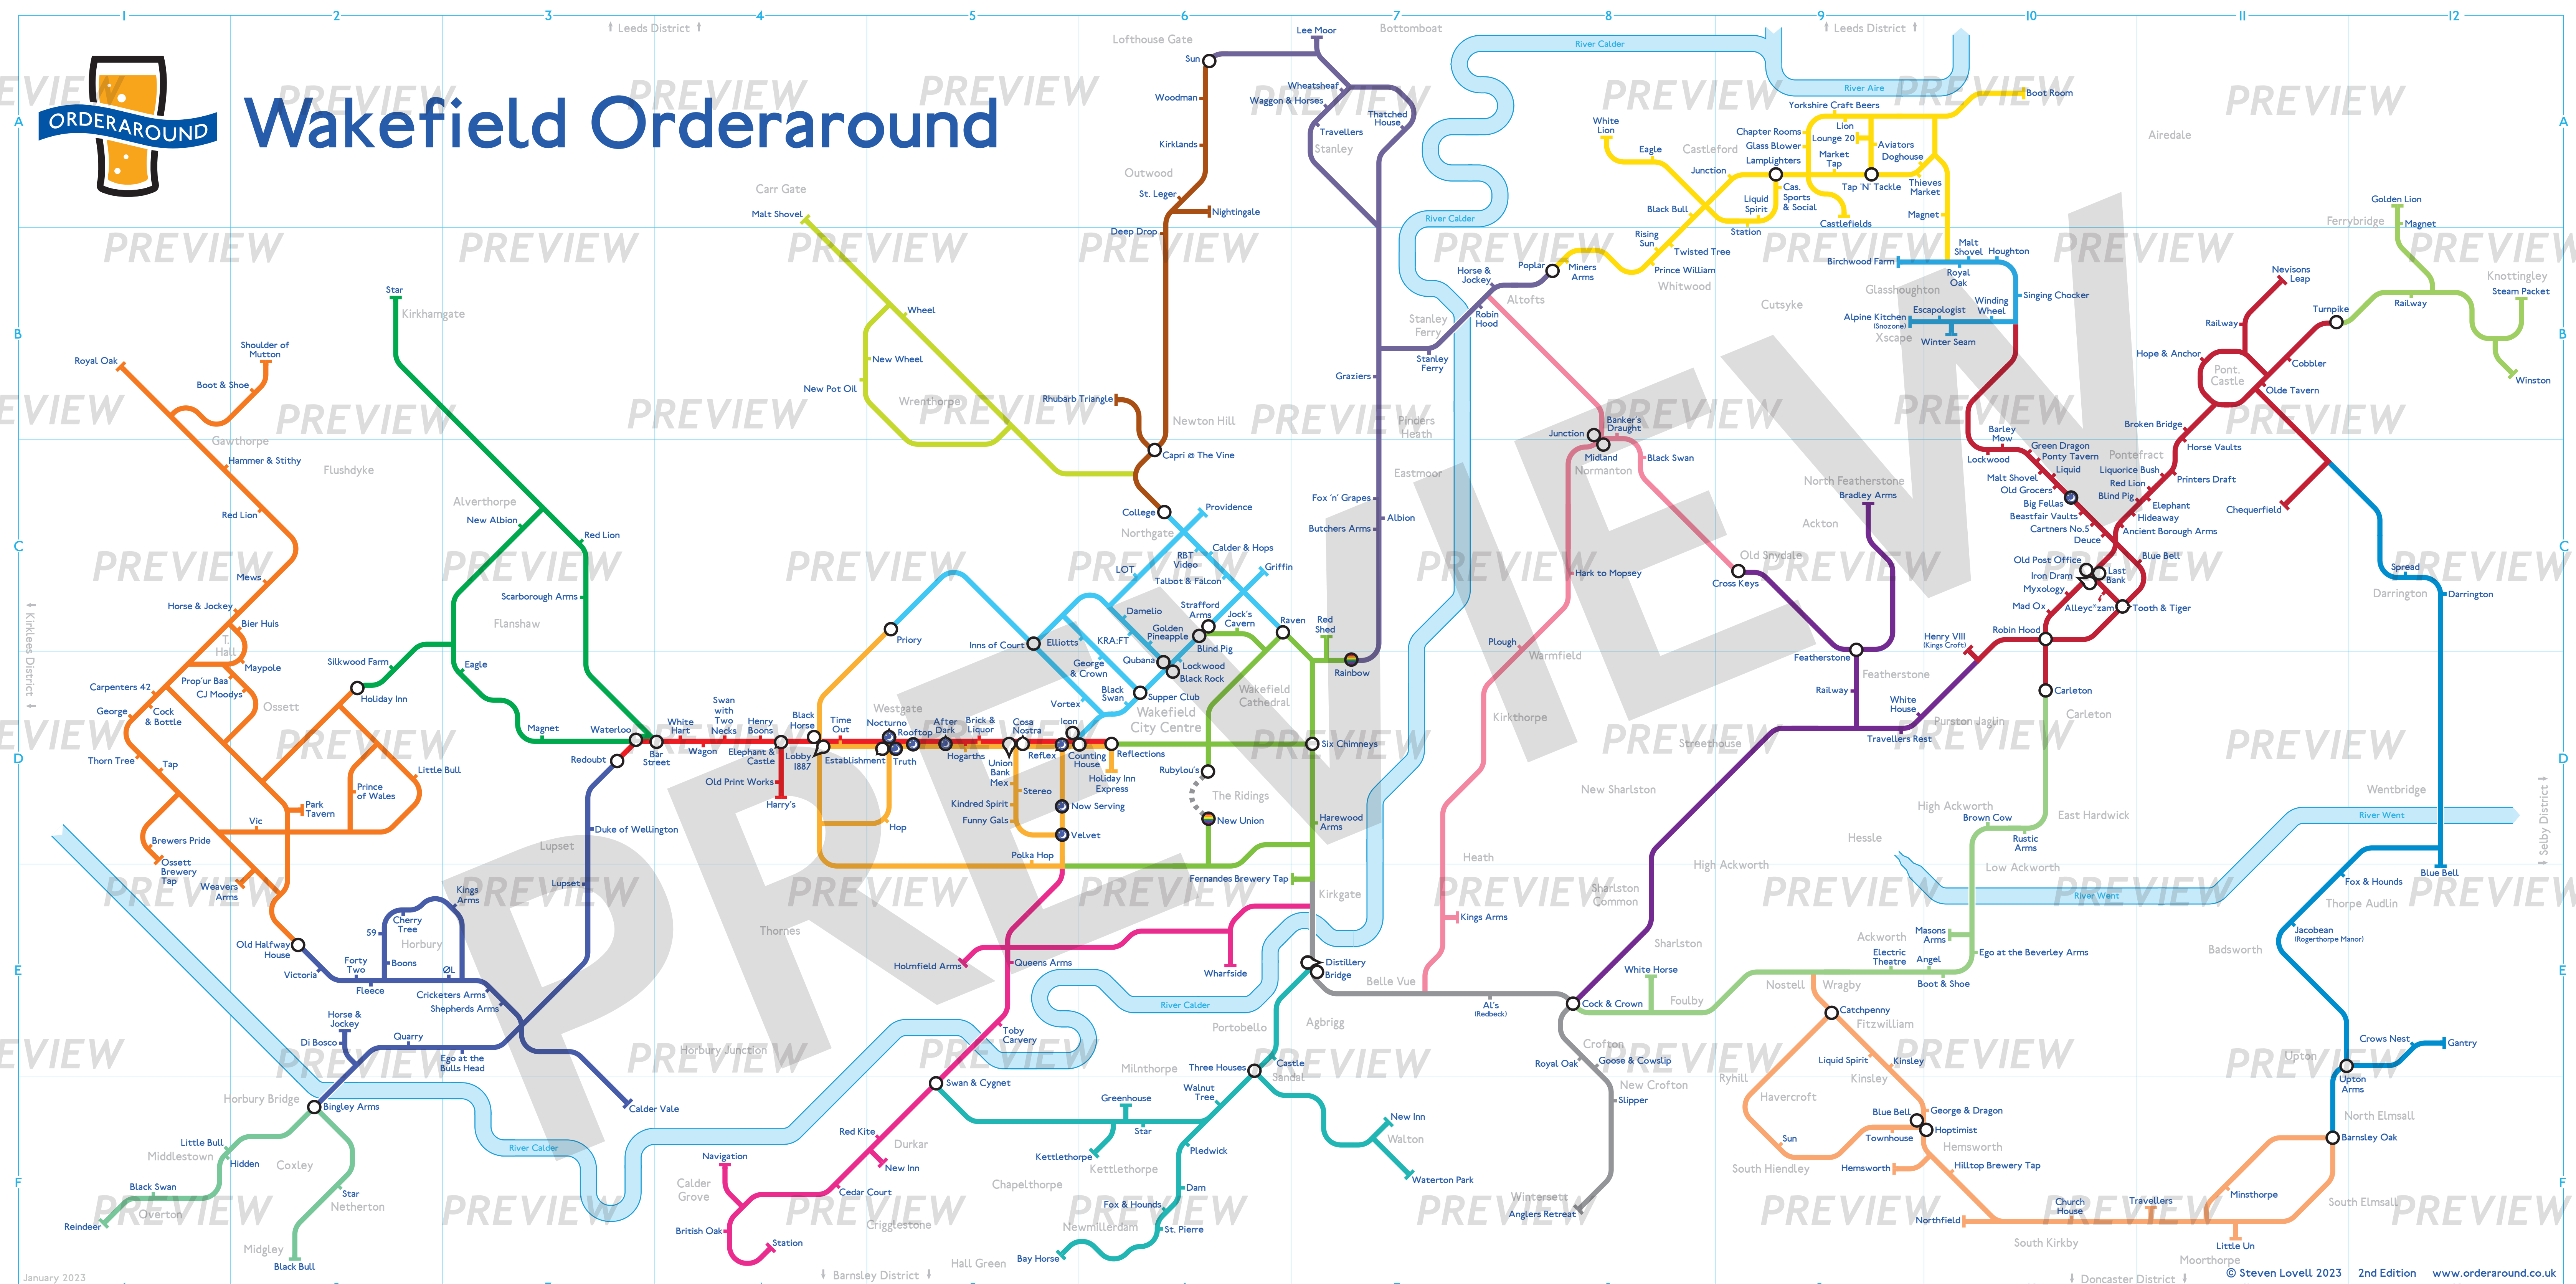

Wakefield Orderaround

Key to lines and symbols

- Crofton & District
- Wakefield City North
- Outwood & District
- Glasshoughton
- Pontefract
- Wentbridge & District
- Westgate Run
- Horbury & District
- Ossett
- Stanley & District
- Wakefield City West
- Featherstone & District
- Castleford
- City South & Durkar District
- Wrenthorpe
- Normanton & District
- Ackworth & District
- Hemsworth & District
- Ferrybridge & Knottingley
- Part-time access
- Wakefield City East
- Flanshaw & District
- Sandal & District
- Middlestown & District
- Interchange
- Nightclub / Late Start
- LGBTQ+ Popular
- Wakefield District Boundary