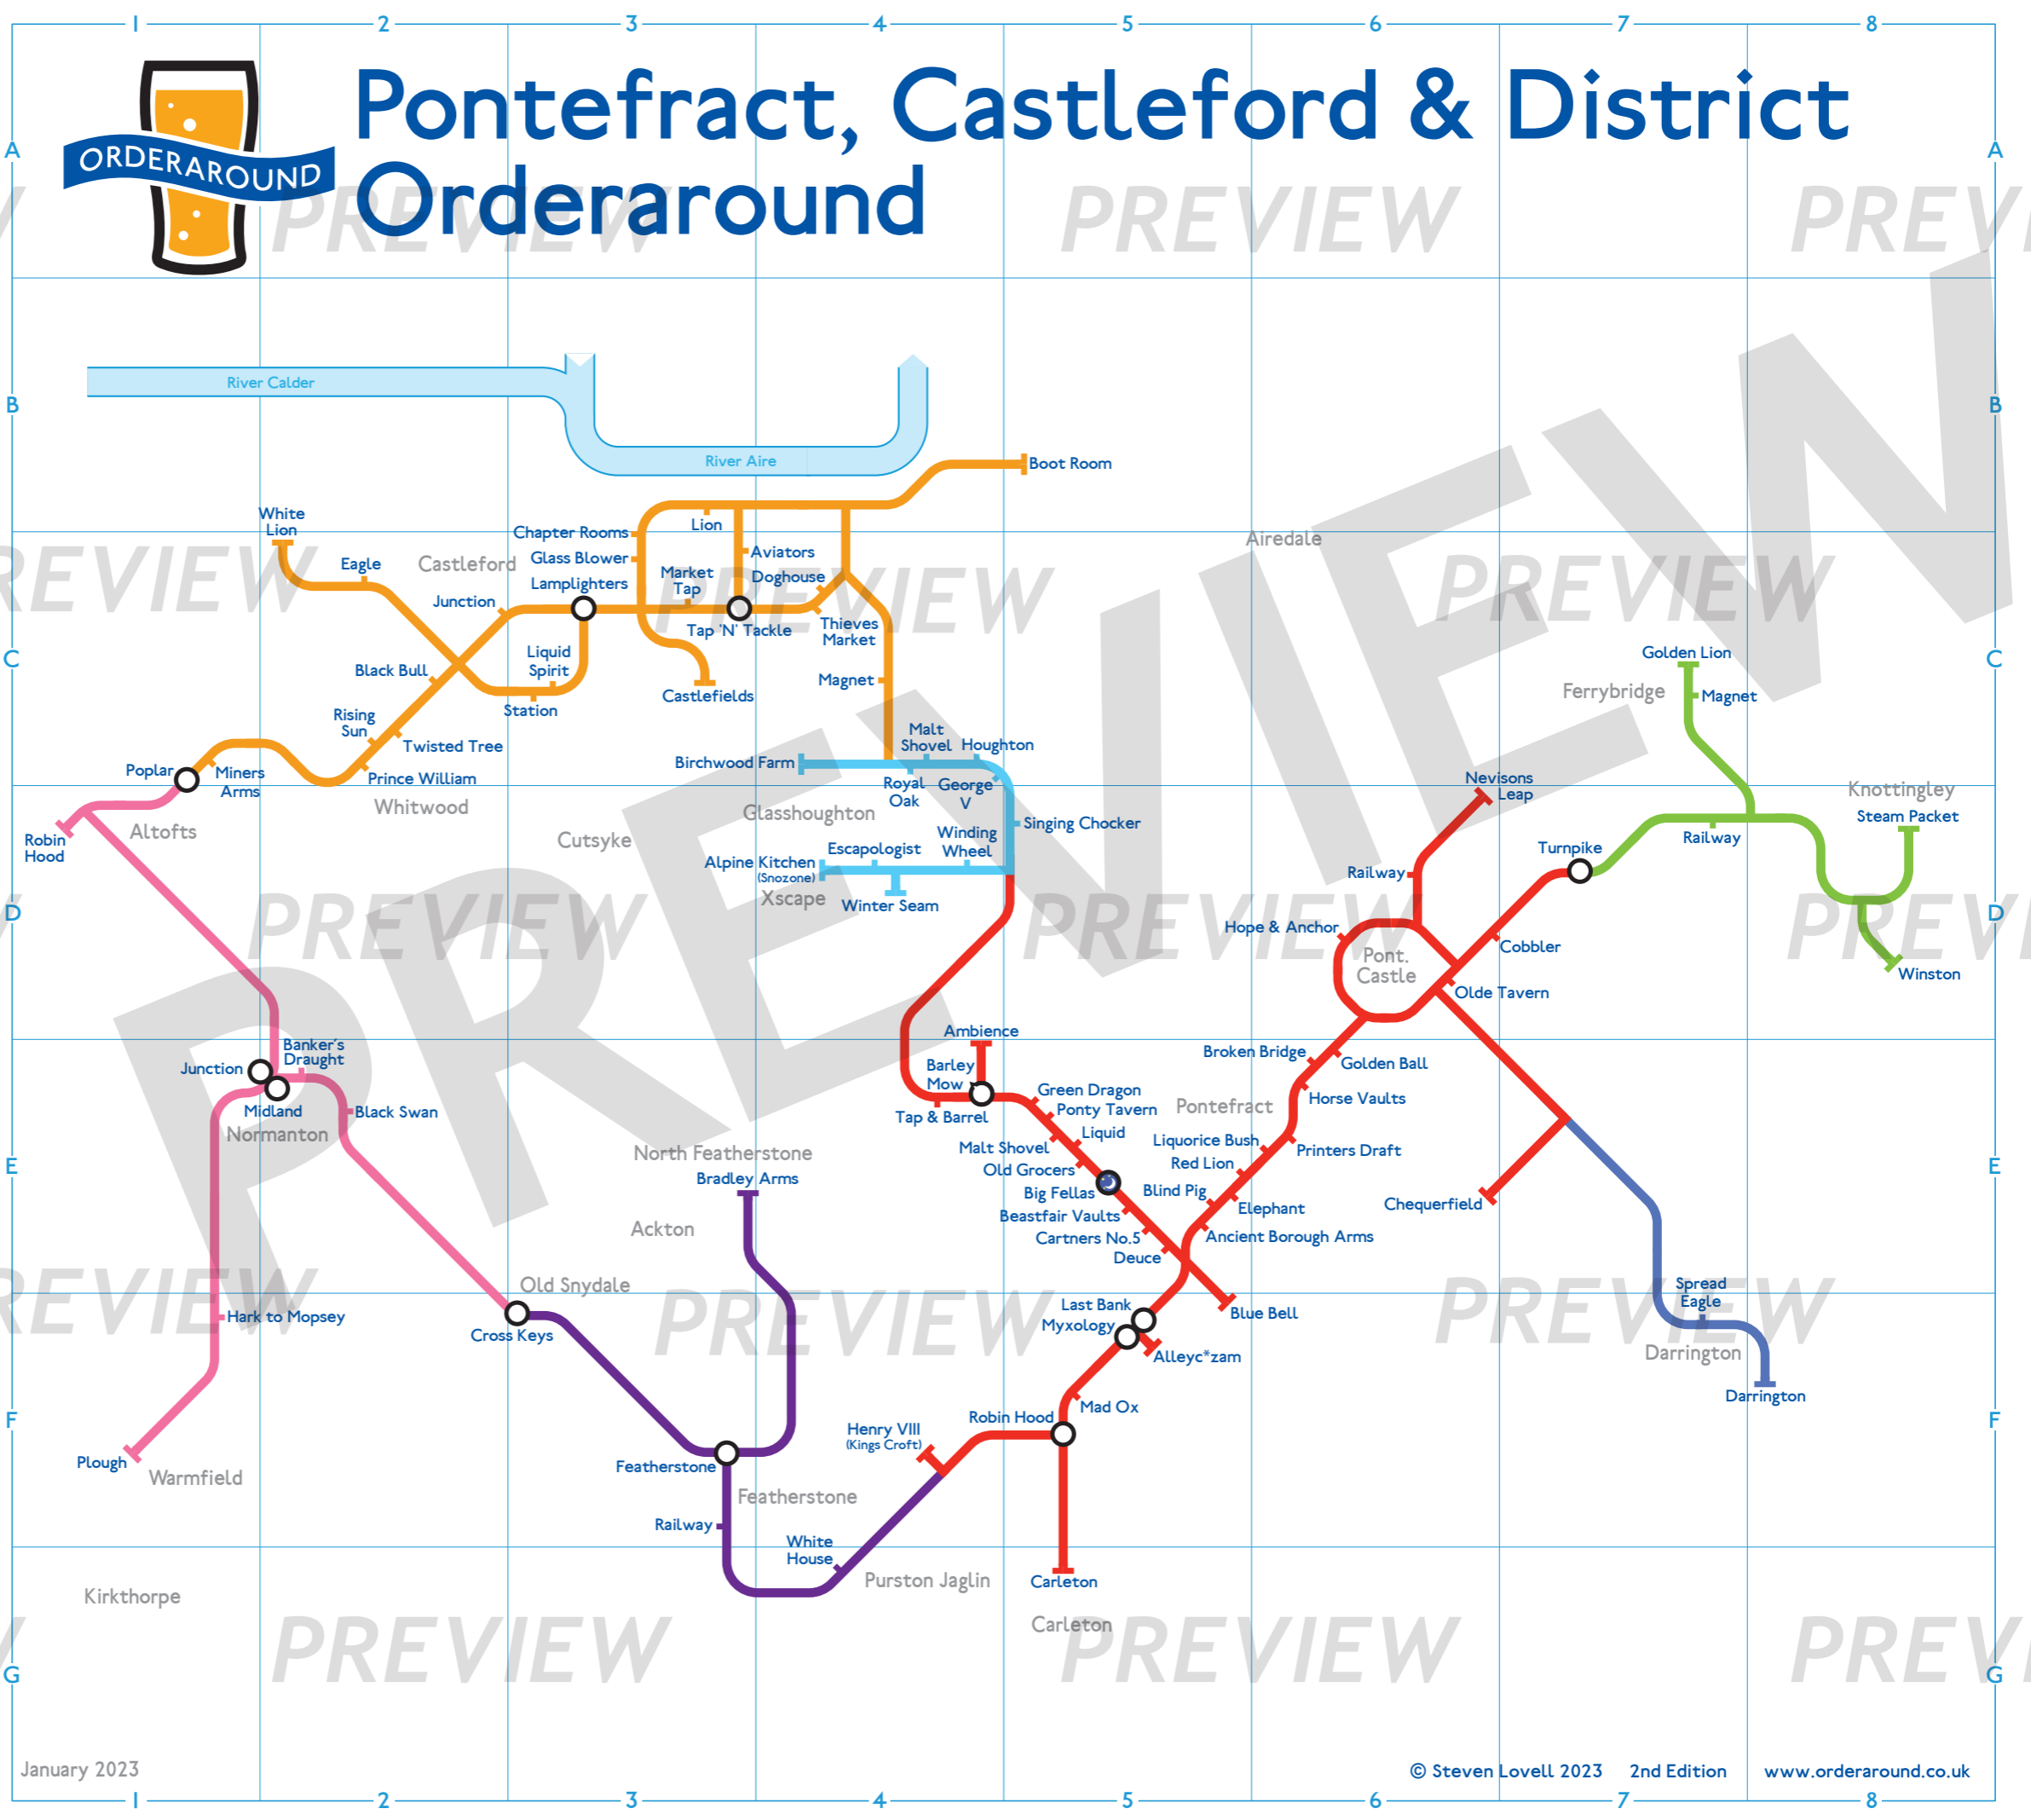

Key to lines and symbols

- Pontefract
- Castleford
- Knottingley
- Glasshoughton
- Darrington
- Featherstone
- Normanton & District

- Interchange
- Nighclub / Late Start

Geographical Routes

Directory

A	Glass Blower	C3	Prince William	C2	
Alleyc*zam	F5	Golden Ball	E6	Printers Draft	E6
Alpine Kitch'n (Snozone)	D4	Golden Lion	C7	R	
Ambience	E4	Green Dragon	E5	Railway (Featherstone)	F3
Ancient Borough Arms	E5	H		Railway (Ferrybridge)	D7
Aviators	C3	Hark to Mopsey	F1	Railway (Pontefract)	D6
B		Henry VIII (Kings Croft)	F4	Red Lion	E5
Banker's Draught	E2	Hope & Anchor	D6	Rising Sun	C2
Barley Mow	E4	Horse Vaults	E6	Robin Hood (Altofts)	D1
Beastfair Vaults	E5	Houghton	C4	Robin Hood (Pontefract)	F5
Big Fellas	E5	J		Royal Oak	C4
Birchwood Farm	C4	Junction (Castleford)	C2	S	
Black Bull	C2	Junction (Normanton)	E1	Singing Chocker	D5
Black Swan	E2	L		Spread Eagle	F7
Blind Pig	E5	Lamplighters	C3	Station	C3
Blue Bell	F5	Last Bank	F5	Steam Packet	D8
Boot Room	B5	Lion	B3	T	
Bradley Arms	E3	Liquid	E5	Tap 'N' Tackle	C3
Broken Bridge	E6	Liquid Spirit	C3	Tap & Barrel	E4
C		Liquorice Bush	E6	Thieves Market	C4
Carleton	G5	M		Turnpike	D7
Cartners No.5	E5	Mad Ox	F5	Twisted Tree	C2
Castlefields	C3	Magnet (Castleford)	C4	W	
Chapter Rooms	C3	Magnet (Ferrybridge)	C7	White House	G4
Chequerfield	E6	Malt Shovel (Glass.)	C4	White Lion	C2
Cobbler	D6	Malt Shovel (Pontefract)	E5	Winding Wheel	D4
Cross Keys	F3	Market Tap	C3	Winston	D8
D		Midland	E2	Winter Seam	D4
Darrington	F8	Miners Arms	C1		
Deuce	E5	Myxology	F5	There are 88 establishments on this map.	
Doghouse	C3	N			
E		Nevisons Leap	D6		
Eagle	C2	O			
Elephant	E5	Old Grocers	E5		
Escapologist	D4	Olde Tavern	D6		
F		P			
Featherstone	F3	Plough	F1		
G		Ponty Tavern	E5		
George V	C4	Poplar	C1		

Pontefract, Castleford & District Orderaround

January 2023