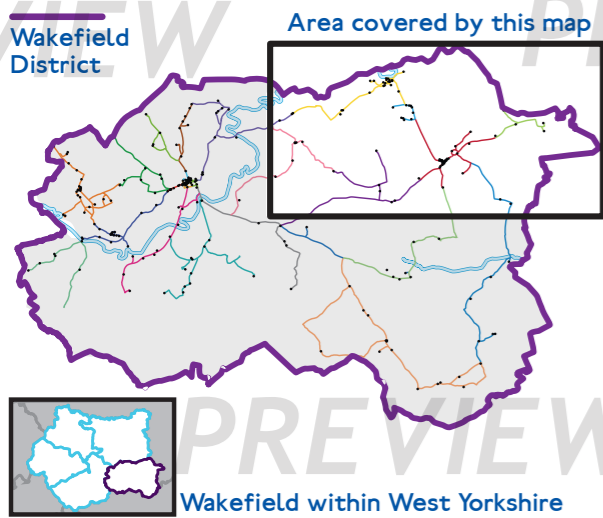

Key to lines and symbols

- Pontefract
- Castleford
- Knottingley
- Glasshoughton
- Darrington
- Featherstone
- Normanton & District

- Interchange
- Nighclub / Late Start

Geographical Routes

Directory

A	Glass Blower	C3	Prince William	C2	
Alleyc*zam	F5	Golden Ball	E6	Printers Draft	E6
Alpine Kitch'n (Snozone)	D4	Golden Lion	C7	R	
Ambience	E4	Green Dragon	E5	Railway (Featherstone)	F3
Ancient Borough Arms	E5	H		Railway (Ferrybridge)	D7
Aviators	C3	Hark to Mopsey	F1	Railway (Pontefract)	D6
B		Henry VIII (Kings Croft)	F4	Red Lion	E5
Banker's Draught	E2	Hope & Anchor	D6	Rising Sun	C2
Barley Mow	E4	Horse Vaults	E6	Robin Hood (Altofts)	D1
Beastfair Vaults	E5	Houghton	C4	Robin Hood (Pontefract)	F5
Big Fellas	E5	J		Royal Oak	C4
Birchwood Farm	C4	Junction (Castleford)	C2	S	
Black Bull	C2	Junction (Normanton)	E1	Singing Chocker	D5
Black Swan	E2	L		Spread Eagle	F7
Blind Pig	E5	Lamplighters	C3	Station	C3
Blue Bell	F5	Last Bank	F5	Steam Packet	D8
Boot Room	B5	Lion	B3	T	
Bradley Arms	E3	Liquid	E5	Tap 'N' Tackle	C3
Broken Bridge	E6	Liquid Spirit	C3	Tap & Barrel	E4
C		Liquorice Bush	E6	Thieves Market	C4
Carleton	G5	M		Turnpike	D7
Cartners No.5	E5	Mad Ox	F5	Twisted Tree	C2
Castlefields	C3	Magnet (Castleford)	C4	W	
Chapter Rooms	C3	Magnet (Ferrybridge)	C7	White House	G4
Chequerfield	E6	Malt Shovel (Glass.)	C4	White Lion	C2
Cobbler	D6	Malt Shovel (Pontefract)	E5	Winding Wheel	D4
Cross Keys	F3	Market Tap	C3	Winston	D8
D		Midland	E2	Winter Seam	D4
Darrington	F8	Miners Arms	C1		
Deuce	E5	Myxology	F5	There are 88 establishments on this map.	
Doghouse	C3	N			
E		Nevisons Leap	D6		
Eagle	C2	O			
Elephant	E5	Old Grocers	E5		
Escapologist	D4	Olde Tavern	D6		
F		P			
Featherstone	F3	Plough	F1		
G		Ponty Tavern	E5		
George V	C4	Poplar	C1		

Pontefract, Castleford & District Orderaround

January 2023