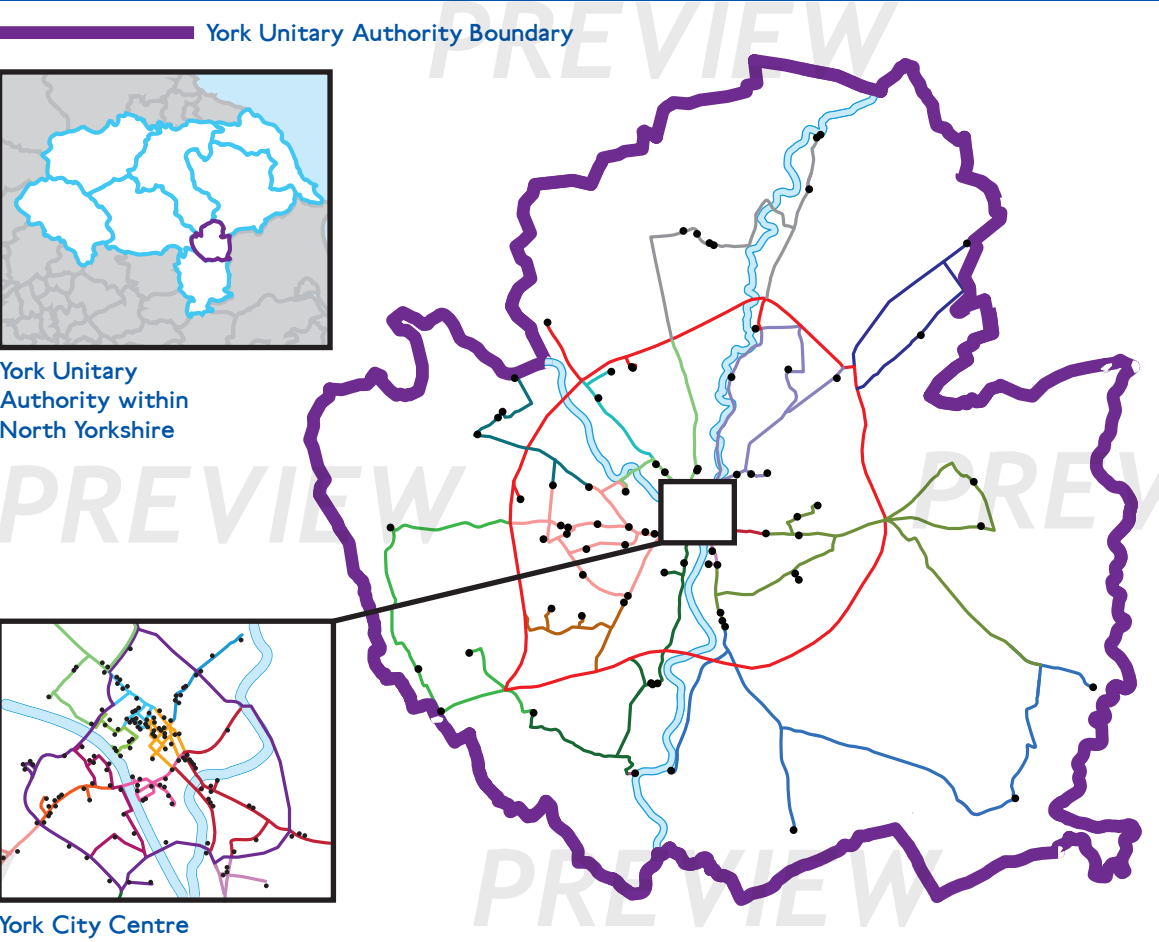

Key to lines and symbols

- Haxby & Strensall
- Stonegate to Petergate
- Woodthorpe & Dringhouses
- Goodramgate & Monkgate
- Fossgate & Walmgate District
- Naburn to Elvington
- Ring Road
- Stockton on the Forest
- Micklegate Run (inc. close-by stops)
- City Walls / Inner Ring Road
- Swinegate & Colliergate Area
- Huntington
- Clifton
- Fishergate & District
- Lendal & District
- Coppergate & District
- Rufforth to Copmanthorpe
- West Bank Side
- Fulford to Dunnington
- Acomb
- Knavesmire & Bishopthorpe
- Nightclub / Late Start
- Poppleton
- Interchange
- Skelton & Rawcliffe
- Temporary/Seasonal

Geographical Routes

Notes

Directory

A-Z		I-P		Q-Z	
0-9	01	02	03	04	05
A	06	07	08	09	10
B	11	12	13	14	15
C	16	17	18	19	20
D	21	22	23	24	25
E	26	27	28	29	30
F	31	32	33	34	35
G	36	37	38	39	40
H	41	42	43	44	45
I	46	47	48	49	50
J	51	52	53	54	55
K	56	57	58	59	60
L	61	62	63	64	65
M	66	67	68	69	70
N	71	72	73	74	75
O	76	77	78	79	80
P	81	82	83	84	85
Q	86	87	88	89	90
R	91	92	93	94	95
S	96	97	98	99	100
T	101	102	103	104	105
U	106	107	108	109	110
V	111	112	113	114	115
W	116	117	118	119	120
X	121	122	123	124	125
Y	126	127	128	129	130
Z	131	132	133	134	135