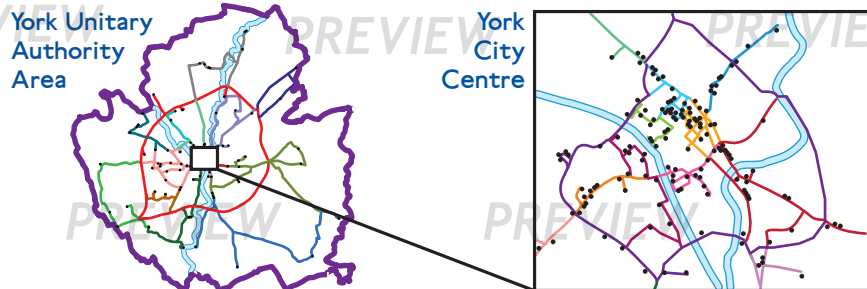

Key to lines and symbols

- Fossgate & Walmgate
- Micklegate Run
- Swinegate & Colli'gt.
- Lendal & District
- Marygate & Bootham
- Stonegt. to Petergt.
- Good'gt. & Monkgt.
- City Walls / Inner Ring Rd
- Fishergate & District
- Coppergate & District
- West Bank Side
- Nightclub / Late Start Interchange
- Temporary/Seasonal

Geographical Routes