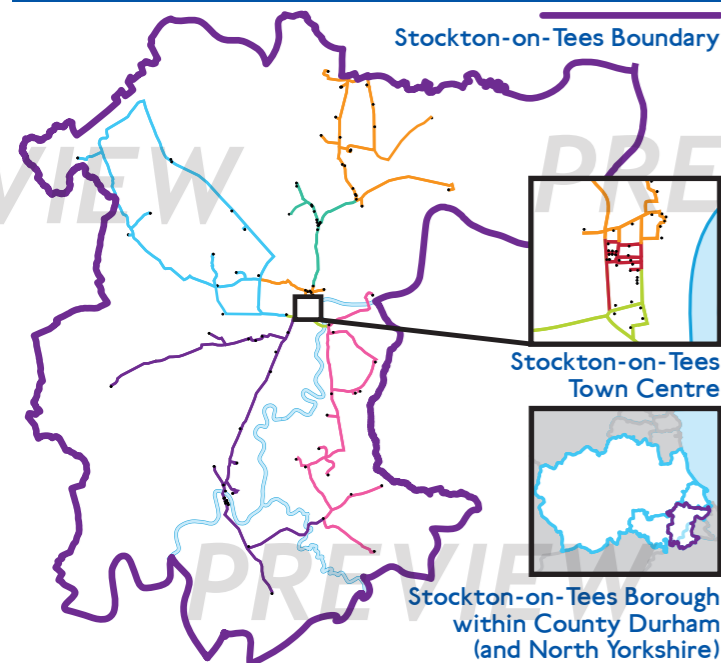

Key to lines and symbols

- Stockton Town Centre
- Billingham & District
- Stockton Town Centre North
- Stockton Town Centre South
- Norton & District
- Thorpe Thewles & District
- Yarm & District
- Ingleby Barwick & District
- Dislocation
- Interchange

Geographical Routes

Directory

0 - 9				
3 Rivers	F6	George & Dragon	B6	Masham
Alitheo	C6	Golden Jubilee	G2	Mockingbird
Astronaut	B7	Golden Smog	E6	Moline Cross
Baku	C6	Green Dragon	D7	Moore's
Bank TS20	B7	Green Hops	B7	Mrs Miggins Tap H'se
Beckfields	G7	Griffin	F7	Myton House Farm
Black Bull	F2	Half Moon	B7	New Inn
Blue Bell	E2	Hambletonian	B6	North Eastern
Borelli's	F2	Hamilton Russ. Arms	B2	Norton Tavern
Canteen & Cocktails	C6	Hardwick	C2	Nossa
Castle & Anchor	C6	Haverton Hill	B8	O'Harkers
Cattlemarket	C6	Head of Steam	C6	Oddfellows Arms
Centenary	B5	Highland Laddie	B6	Osbourne's
Chadwicks	G7	Hope & Union	D7	Oscars
Charltons	C6	Horse & Jockey	B3	Other Room
Che	E6	Hydes	B7	Owington Farm
Cleveland Bay	E2	Ivy House	D6	Oxbridge
Clocktower	E6	John Walker Tavern	F6	Parkwood
Connection	C6	Jokers	F6	Penny Black
Cookies (Garrick)	F5	Ketton Ox	F2	Portrack
Crafty Cock	B7	Keys	F2	Pot & Glass
Crown	G3	Kings Arms	A7	Preston Farm
Derry	E1	Koppor Keg	D5	Queen Victoria
Dolphin	C7	Last Pour	C5	Ramsgate
Dr. Inks	E4	Lambton Castle	C6	Red Lion
Dr M'Gonigles Emp.	E6	Last Pour	E5	Reindeer
Dubliners	E7	Leeds	C5	Salutation
Eagle	E2	Little Acre	E3	Scruffy Duck
Eaglescliffe	E3	Locomotion	E2	Senators
Elm Tree	C3	Lucifers	D7	Room 21
Falcon	G7	Macy Brown's	F2	Salutation
Five Alls	C2	Manor House	G7	Scruffy Duck
Fourteen Drops	F2	Market Tavern	E8	Scuffy Duck
Fox Covert	G6	Martha's	D7	Senators
George	E6			

Stockton-on-Tees Orderaround