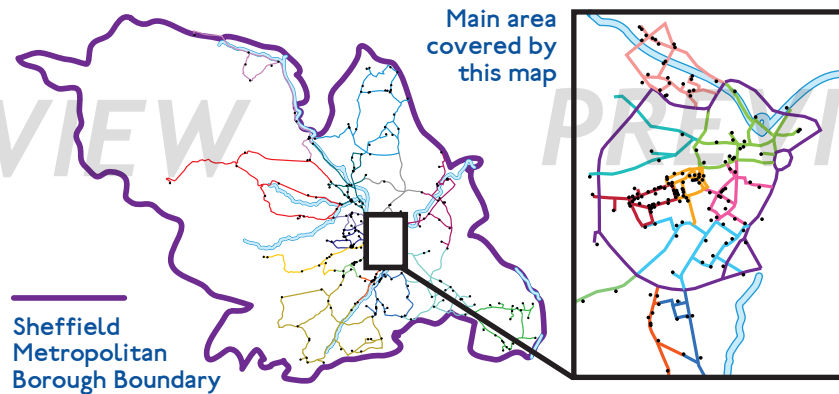

## Key to lines and symbols

- City West
- Sharrow
- City Central
- City North
- Sharrow Vale
- St Vincents Quarter
- City South
- Highfield
- Inner Ring Road
- City East
- Kelham Island District
- ≡ Adjacent Rail Link
- Interchange
- ◉ LGBTQ+ Popular
- ☀ Temporary / Seasonal
- 🌃 Nightclub / Late Start

## Geographical Routes

There are 176 places on this map.  
The full map of sheffield has 443 places.