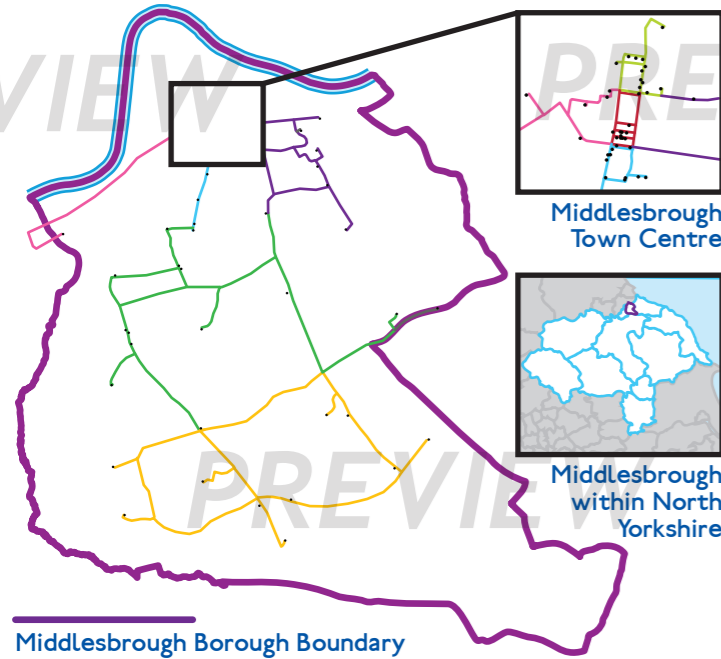

Key to lines and symbols

- Middlesbrough Town Centre
- Coulby Newham to Nunthorpe
- Middlesbrough Town North
- Acklam & District
- Middlesbrough Town South
- Middlesbrough East
- Middlesbrough West
- Interchange

Geographical Routes

Directory

A	Dr Watsons	C3	M	Sporting Lodge	F1
Apple Tree	F4	E	Market Tavern	D8	Stainton
B	Endeavour	F3	Master Cooper	F2	Steinwick's Bierkell
Bier & Beer	B4	F	N	Sticky Fingers	D3
Bloc	F5	G	F6	Navigation	B7
Bluebell	F2	H	Nuthatch	C3	T
Bottled Note	C3	Gables	G2	Tap House	C3
Brunton Arms	F5	Green Tree	C2	O'Connell's	C4
Buccaneer	D7	Grenadier	F1	One59	D3
C	I	Original	D1	TS:One	D3
Cambridge	E2	Highfield	E5	P	Turtle Bay
Central Park	D3	Hit the Bar	A5	Pig Iron	B5
Chairman	C4	J	Play Brew	C2	V
Chambers	B4	Infant Hercules	B4	R	Viking
Cleveland	E3	Intrepid Explorer	D3	Rafferty's	C3
Cleveland Huntsman	F2	Isaac Wilson	B3	Red Lion	D3
Coronation	F1	K	Resolution	B3	Z
Coulby Farm	G2	Jack & Jill	F7	Rudds Arms	F5
Cuda	B4	Jovial Monk	D7	S	
D	Junction	C3	Seven Sins	C4	This map has 72 places.
Devil's Advocate	C4	L	Sherlock's	C4	
Dickens	D4	Lingfield Farm	C3	Six Medals	B7
Dickens 2	D4	Linthorpe	E3	Smoggy Scholar	B5
Discovery	B3	Liquor Vaults	A3	Southern Cross	F5
Dovecot	C3	Lobby	B4	Southfield	D5
Dr Browns	B5		Spensley's	A4	

Middlesbrough Orderaround