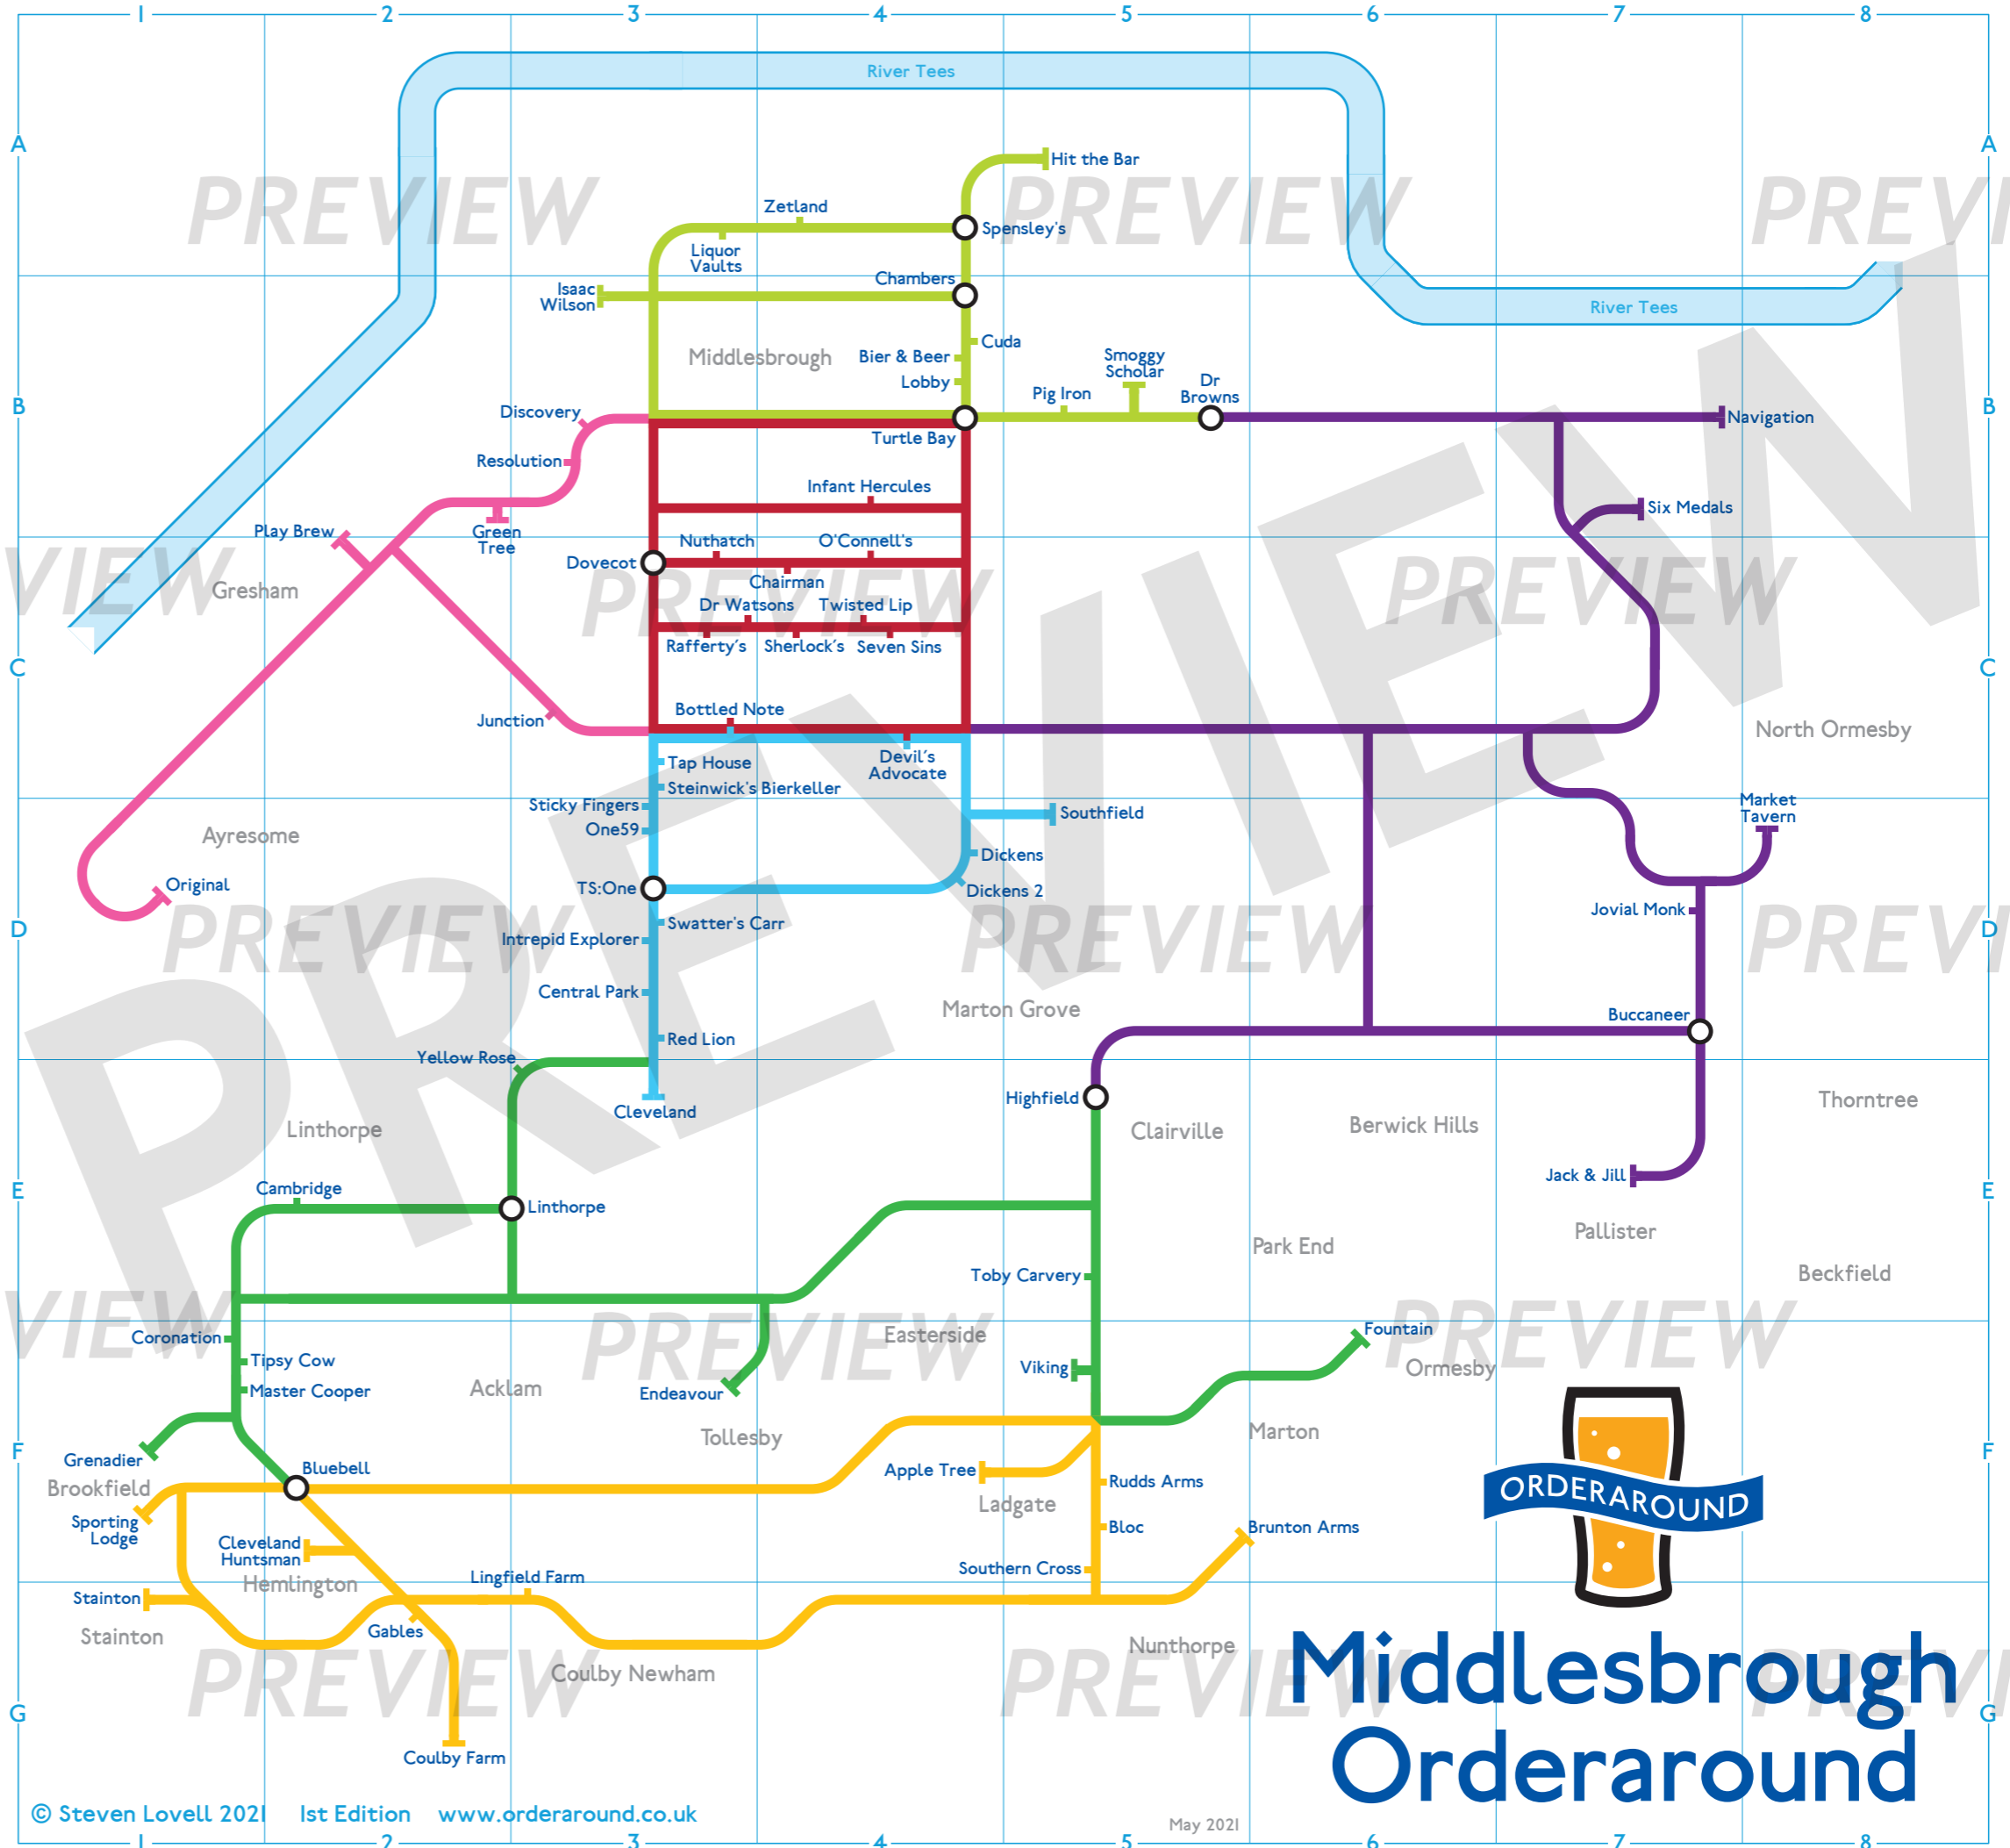

Key to lines and symbols

- Middlesbrough Town Centre
- Coulby Newham to Nunthorpe
- Middlesbrough Town North
- Acklam & District
- Middlesbrough Town South
- Middlesbrough East
- Middlesbrough West
- Interchange

Geographical Routes

Directory

A	Dr Watsons	C3	M	Sporting Lodge	F1
Apple Tree	F4	E	Market Tavern	D8	Stainton
B	Endeavour	F3	Master Cooper	F2	Steinwick's Bierkell
Bier & Beer	B4	F	N	Sticky Fingers	D3
Bloc	F5	G	F6	Navigation	B7
Bluebell	F2	H	Nuthatch	C3	T
Bottled Note	C3	Gables	G2	Tap House	C3
Brunton Arms	F5	Green Tree	C2	O'Connell's	C4
Buccaneer	D7	Grenadier	F1	One59	D3
C	I	Original	D1	TS:One	D3
Cambridge	E2	Highfield	E5	P	Turtle Bay
Central Park	D3	Hit the Bar	A5	Pig Iron	B5
Chairman	C4	J	Play Brew	C2	V
Chambers	B4	Infant Hercules	B4	R	Viking
Cleveland	E3	Intrepid Explorer	D3	Rafferty's	C3
Cleveland Huntsman	F2	Isaac Wilson	B3	Red Lion	D3
Coronation	F1	K	Resolution	B3	Z
Coulby Farm	G2	Jack & Jill	F7	Rudds Arms	F5
Cuda	B4	Jovial Monk	D7	S	
D	Junction	C3	Seven Sins	C4	This map has 72 places.
Devil's Advocate	C4	L	Sherlock's	C4	
Dickens	D4	Lingfield Farm	C3	Six Medals	B7
Dickens 2	D4	Linthorpe	E3	Smoggy Scholar	B5
Discovery	B3	Liquor Vaults	A3	Southern Cross	F5
Dovecot	C3	Lobby	B4	Southfield	D5
Dr Browns	B5		Spensley's	A4	

Middlesbrough Orderaround