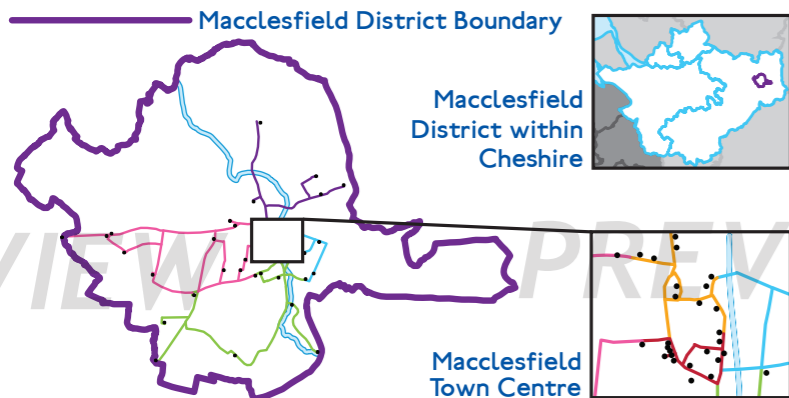

# Macclesfield Orderaround

## Key to lines and symbols

- Downtown Macc
- Macclesfield North
- Macc Central
- Macclesfield West
- Macclesfield South
- Macclesfield East
- Adj. Railway Station
- Interchange

## Geographical Routes

## Directory

<b>B</b>	Fresh	C3	Old Ship	<b>T</b>	
Bate Hall	B3	<b>G</b>	Olde Kings Head	E5	Thirsty Beak
Beer Vault	B3	Gastown	B3	Oxford	C2
Brewers Arms	C3	George & Dragon	C4	<b>P</b>	Town Cow
Britannia	B5	Golden Lion	E3	Pack Horse	C1
British Flag	B3	<b>I</b>	Park	D3	<b>W</b>
Brocklehurst Arms	A3	Ivy Leaf	D1	Plough	B2
Bruce Arms	D2	<b>J</b>	Prince of Wales	C3	Weaver
Bulls Head	B1	Jolly Sailor	C4	Puss in Boots	C5
<b>C</b>	<b>L</b>	<b>Q</b>	Wharf	C5	
Chester Road Tavern	C2	Last Orders	D3	Queens	C4
Cock	C1	Lord Byron	D4	<b>R</b>	White Lion
<b>D</b>	<b>M</b>	Railway View	E5		
Dolphin	D5	Macc	D4	Red Willow	D4
Dukes	C3	Mandarina	D3	Rising Sun	E1
<b>E</b>	<b>N</b>	Mash	C3	Rumba	C4
Elbow Room	C4	Mulberry Bush	B5	<b>S</b>	
<b>F</b>	<b>O</b>	Shamrock	C3		
Fina	B3	Nags Head	C4	Silk Trader	C4
Five Clouds	B3	Navigation	D5	Snow Goose	C4
Flower Pot (Hurdfield)	B5	<b>O</b>	Society Rooms	D3	
Flower Pot (Ivy Farm)	D2	Old Millstone	C4	Swan With Two Necks	B3