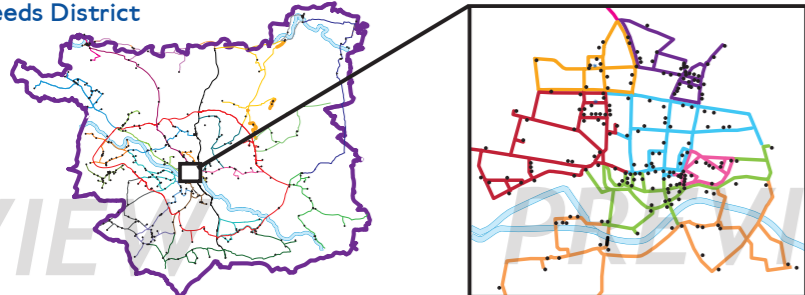

Key to lines and symbols

- Financial District
- Civic Quarter
- City South
- Shopping District
- Northern Quarter
- Otley Run
- Exchange Quarter
- South Bank
- Interchange
- ◌ LGBTQ+ Popular
- ◌ Nightclub / Late Start
- ❄️ Temporary / Seasonal

Geographical Routes

Leeds District

Directory