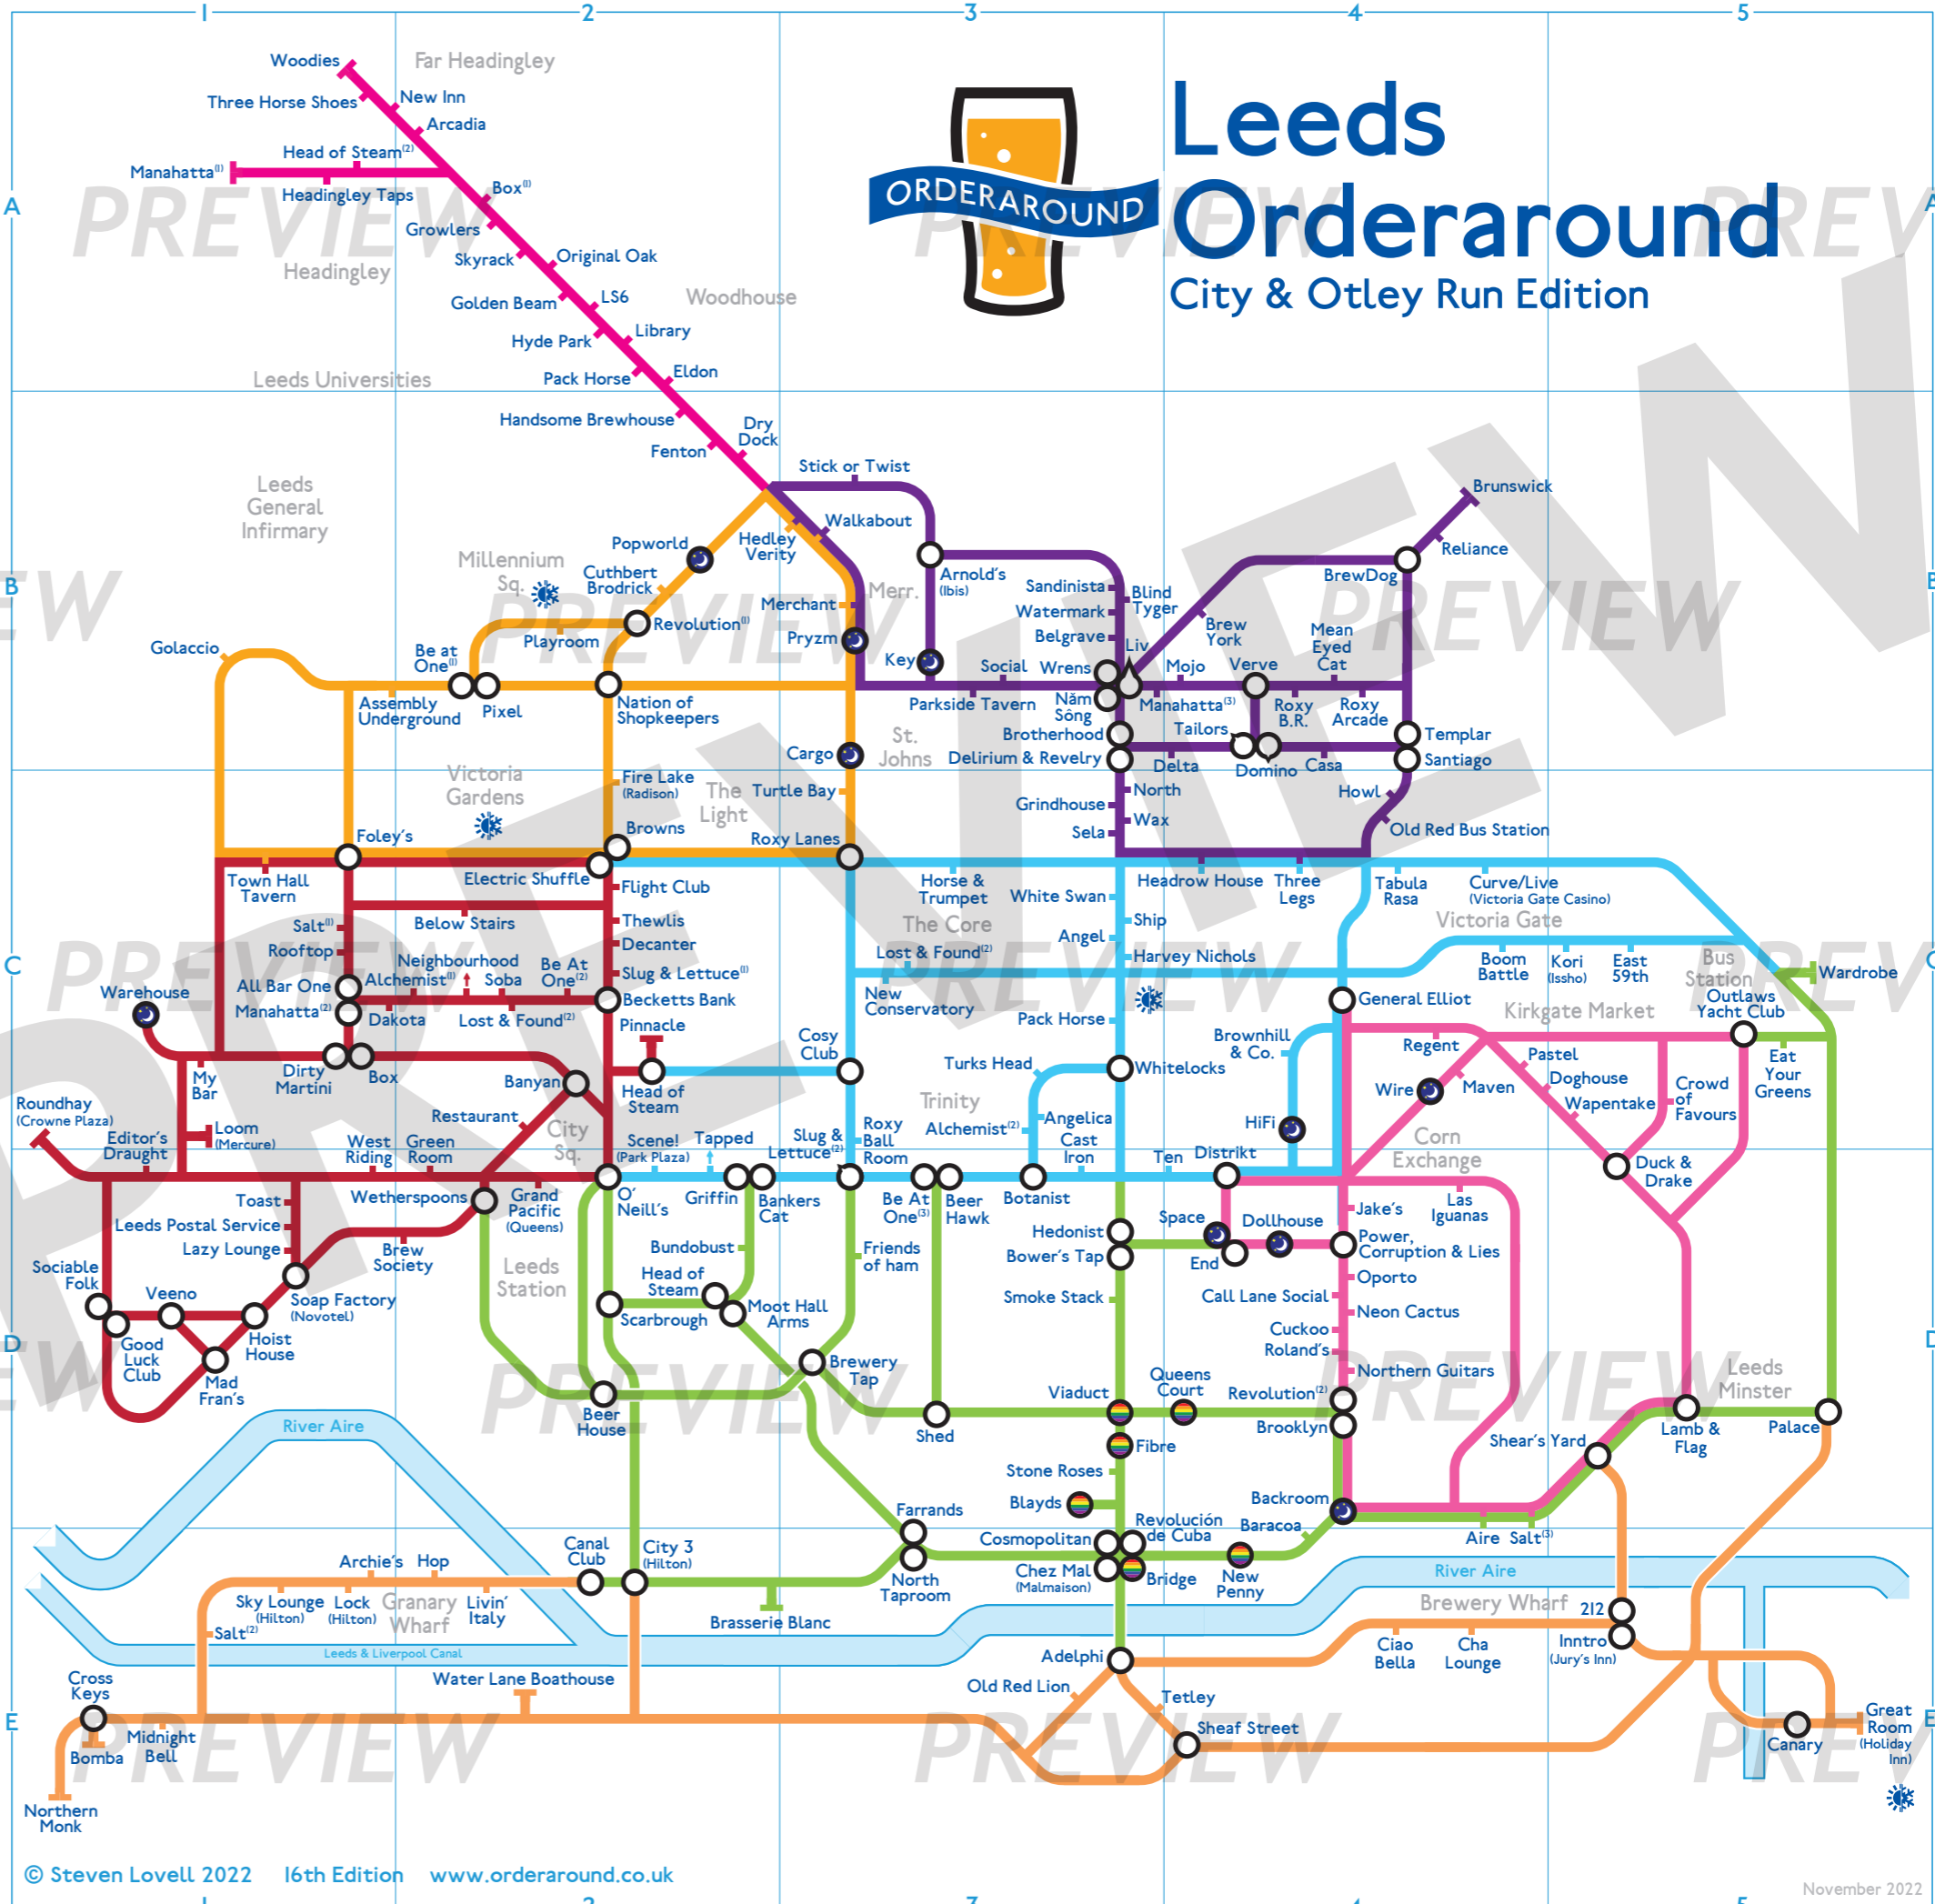

Key to lines and symbols

- Financial District
- Civic Quarter
- City South
- Shopping District
- Northern Quarter
- Otley Run
- Exchange Quarter
- South Bank
- Interchange
- ◌ LGBTQ+ Popular
- ◌ Nightclub / Late Start
- ❄️ Temporary / Seasonal

Leeds Orderaround

City & Otley Run Edition