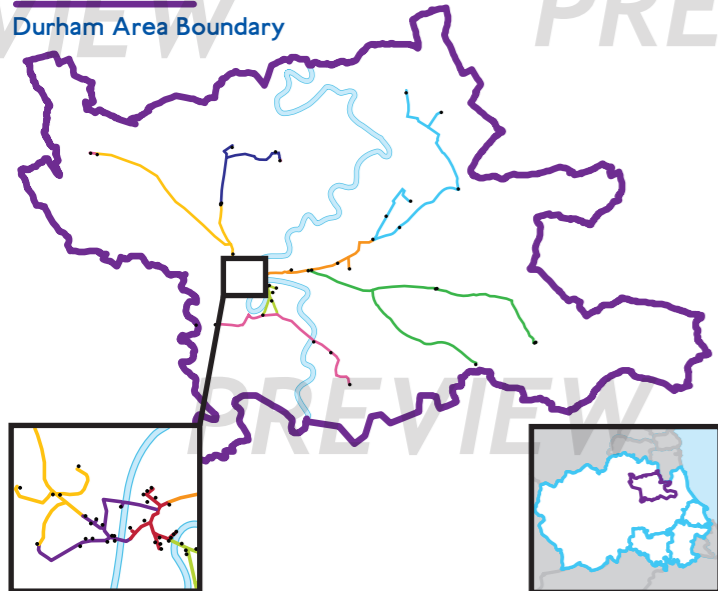

## Key to lines and symbols

- Durham Central
- Gilesgate District
- Aykley Heads & District
- Durham Central - East
- Sherburn & District
- Carrville & District
- Brasside & District
- Durham Central - West
- Durham South & Shincliffe
- Interchange

## Geographical Routes

Durham Area Boundary

Durham City Centre

Durham District within County Durham

## Directory

<b>0 - 9</b>	Dunelm Ridge	B2	<b>K</b>	Slug & Lettuce	C4
1815 (Royal County)	E6	Duke of Wellington	F3	Kingslodge	D1
19Twenty	E4	<b>E</b>	<b>L</b>	Station	C7
<b>A</b>	Ebony	C4	Lambton Arms	D7	Stonebridge
Angel	E2	<b>F</b>	Library	E4	Swan & Three Cyg.
Avenue	G7	Farmers Arms	E8	<b>M</b>	<b>T</b>
<b>B</b>	Fighting Cocks	E3	Market Tavern	E4	Tap & Spile
Babylon	D2	Fram Ferment	C2	Marquis Of Granby	B2
Belmont	C7	<b>G</b>	<b>N</b>	Three Horseshoes	A7
Bishops' Mill	D4	Garden House	C2	Newton Grange	B4
Blacksmiths Arms	C8	Gilesgate Moor	D7	<b>O</b>	Tin of Sardines
Blue Eye	E4	Glendenning Arms	B1	Old Elm Tree	E2
Boat Club	E5	<b>H</b>	Old Tom's	E3	Travellers Rest (C.)
Bridge	D2	Half Moon	E5	<b>P</b>	<b>V</b>
Butterfly Room	D4	Head of Steam	D2	Plough	E8
<b>C</b>	Hill Island Brewery	E4	<b>Q</b>	<b>W</b>	
Cellar Door	E4	Holy GrAle	E2	Queens Head	D6
City	E5	Hop Knocker	D7	<b>R</b>	Water House
Colpitts	E1	<b>I</b>	Ramside Hall	C7	Whisky River
Cosy Club	D3	Intervals	D4	Revolution	E3
Cross Keys	E6	Italian Farmhouse	B8	Rose Tree	F6
Curious Mr Fox	E3	Jimmy Allen	E4	Sambuca	D5
<b>D</b>	Jm Foleys	D2	Seven Stars	F6	
Drunken Duck	D4	Jovial Monk	B4	Shakespeare	E4
Dun Cow	E6			Shoes	D6