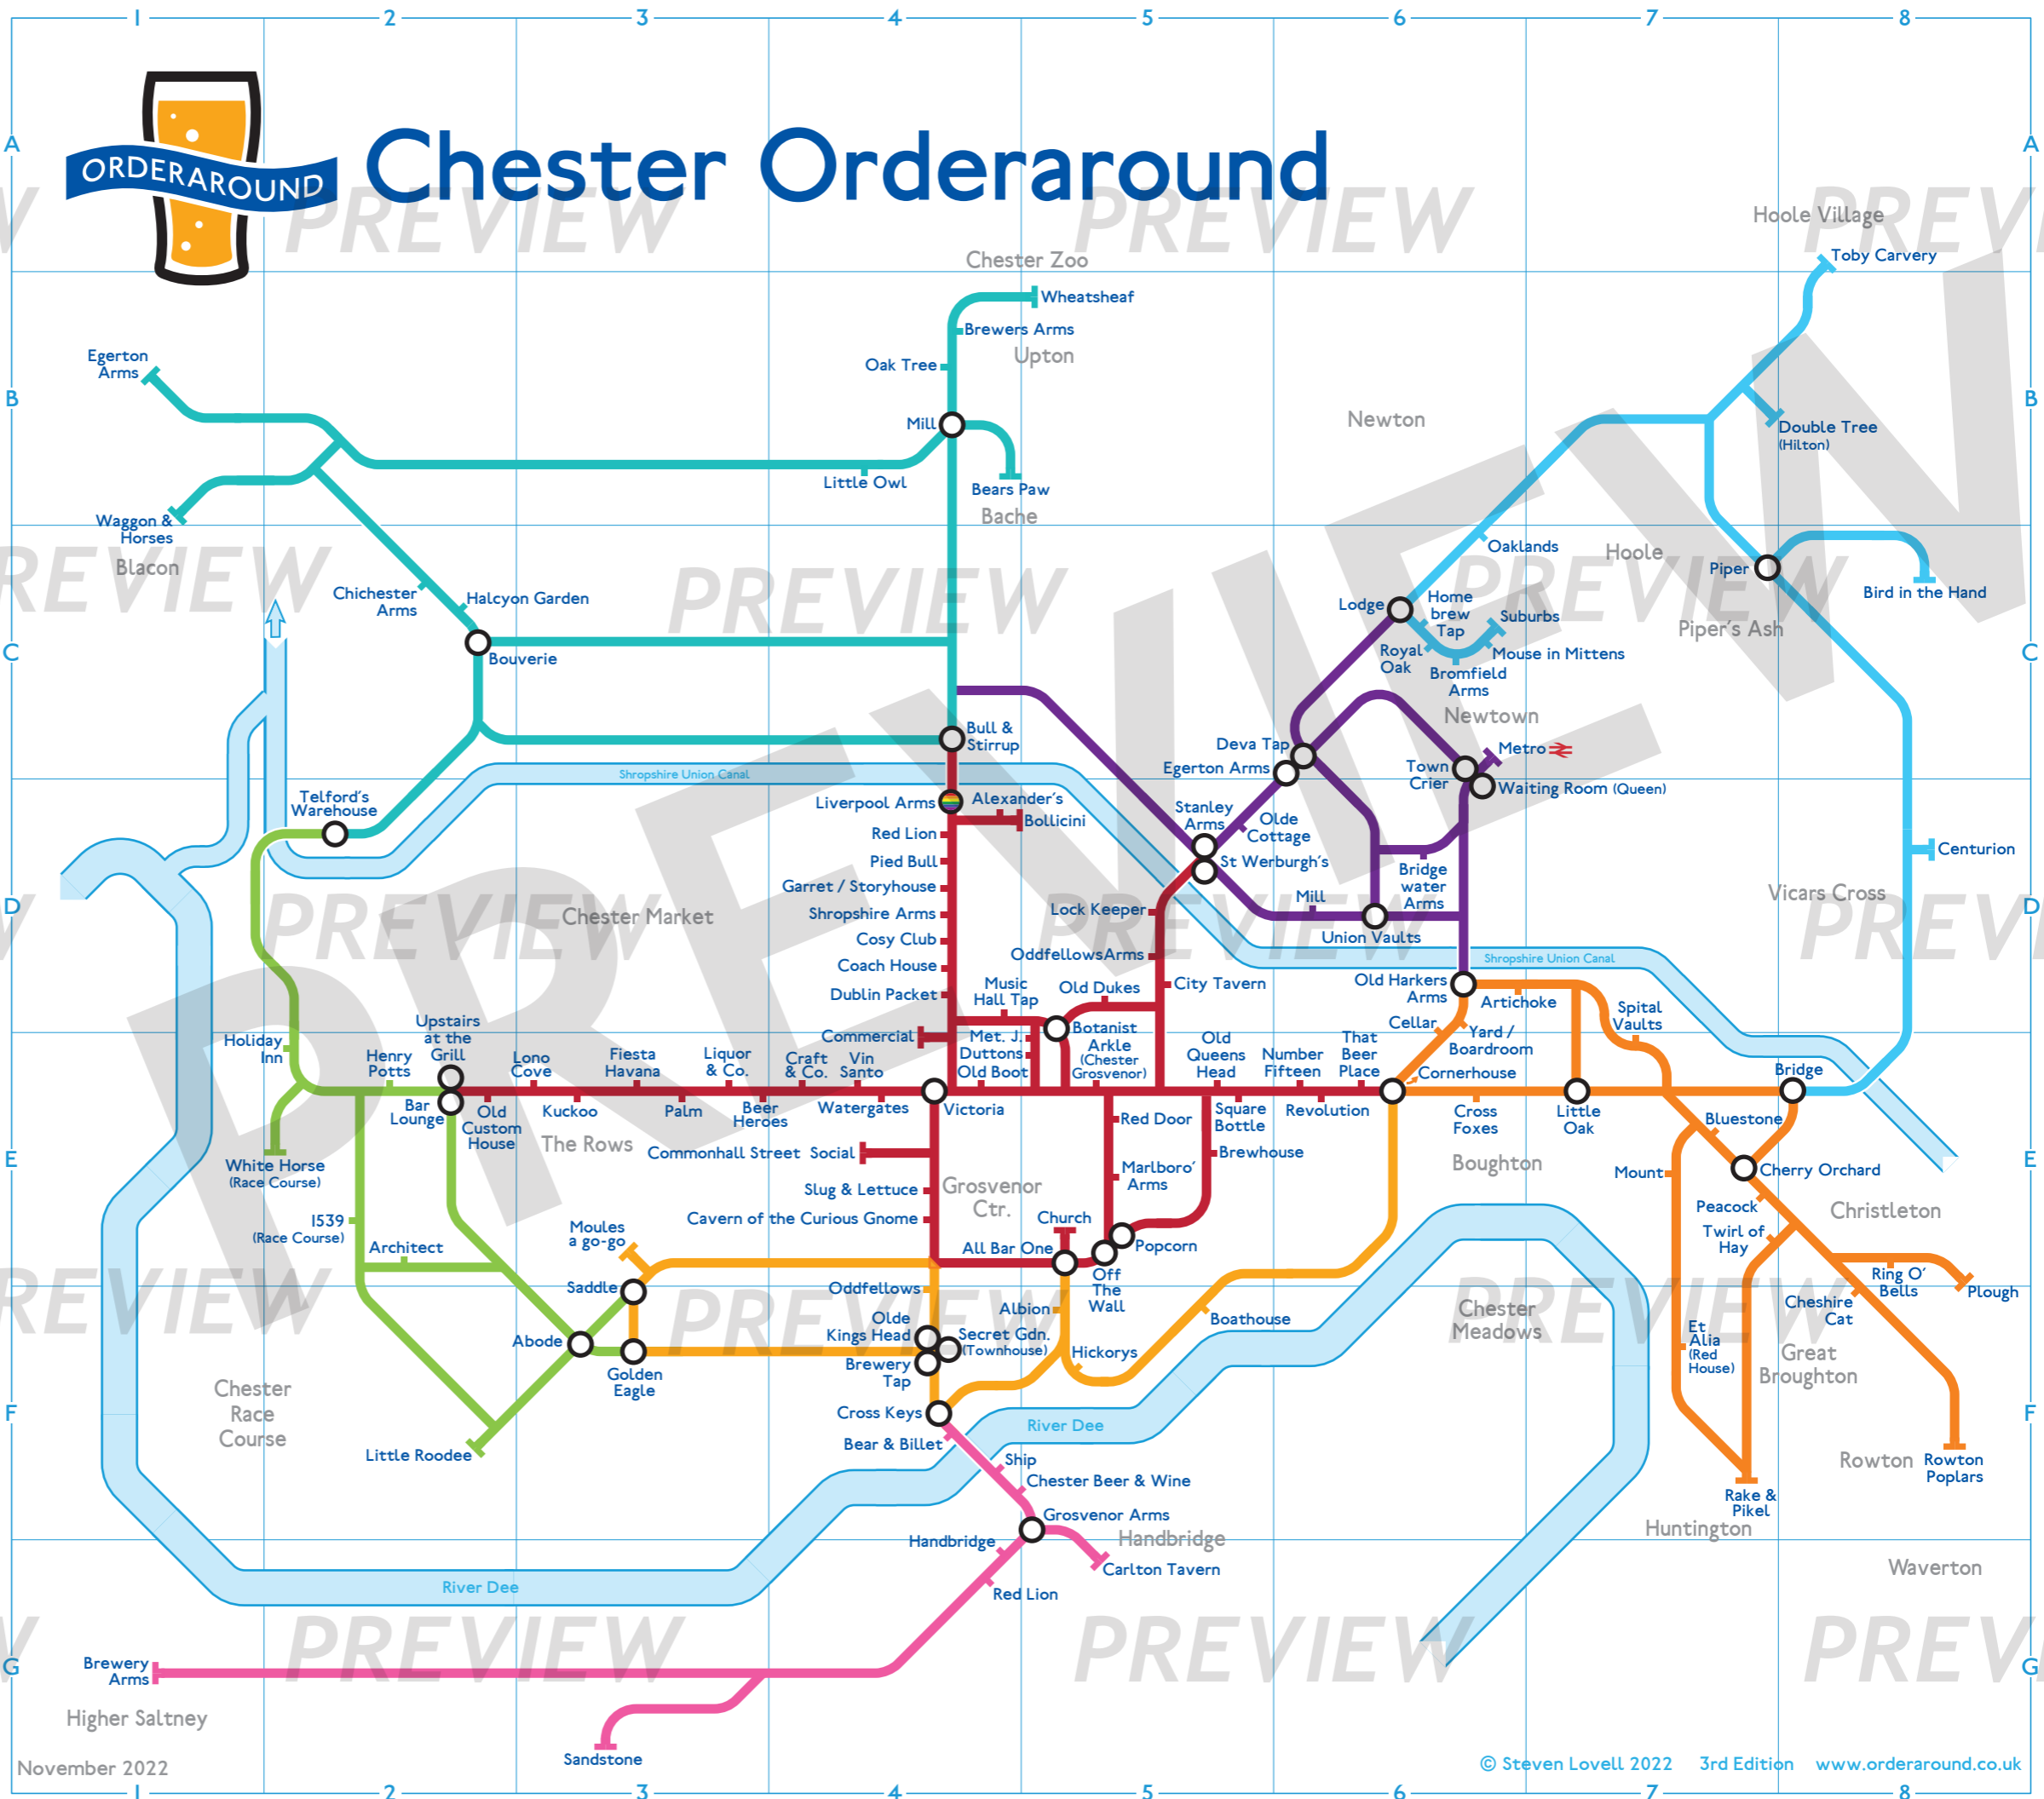

Chester Orderaround

November 2022

© Steven Lovell 2022 3rd Edition www.orderaround.co.uk