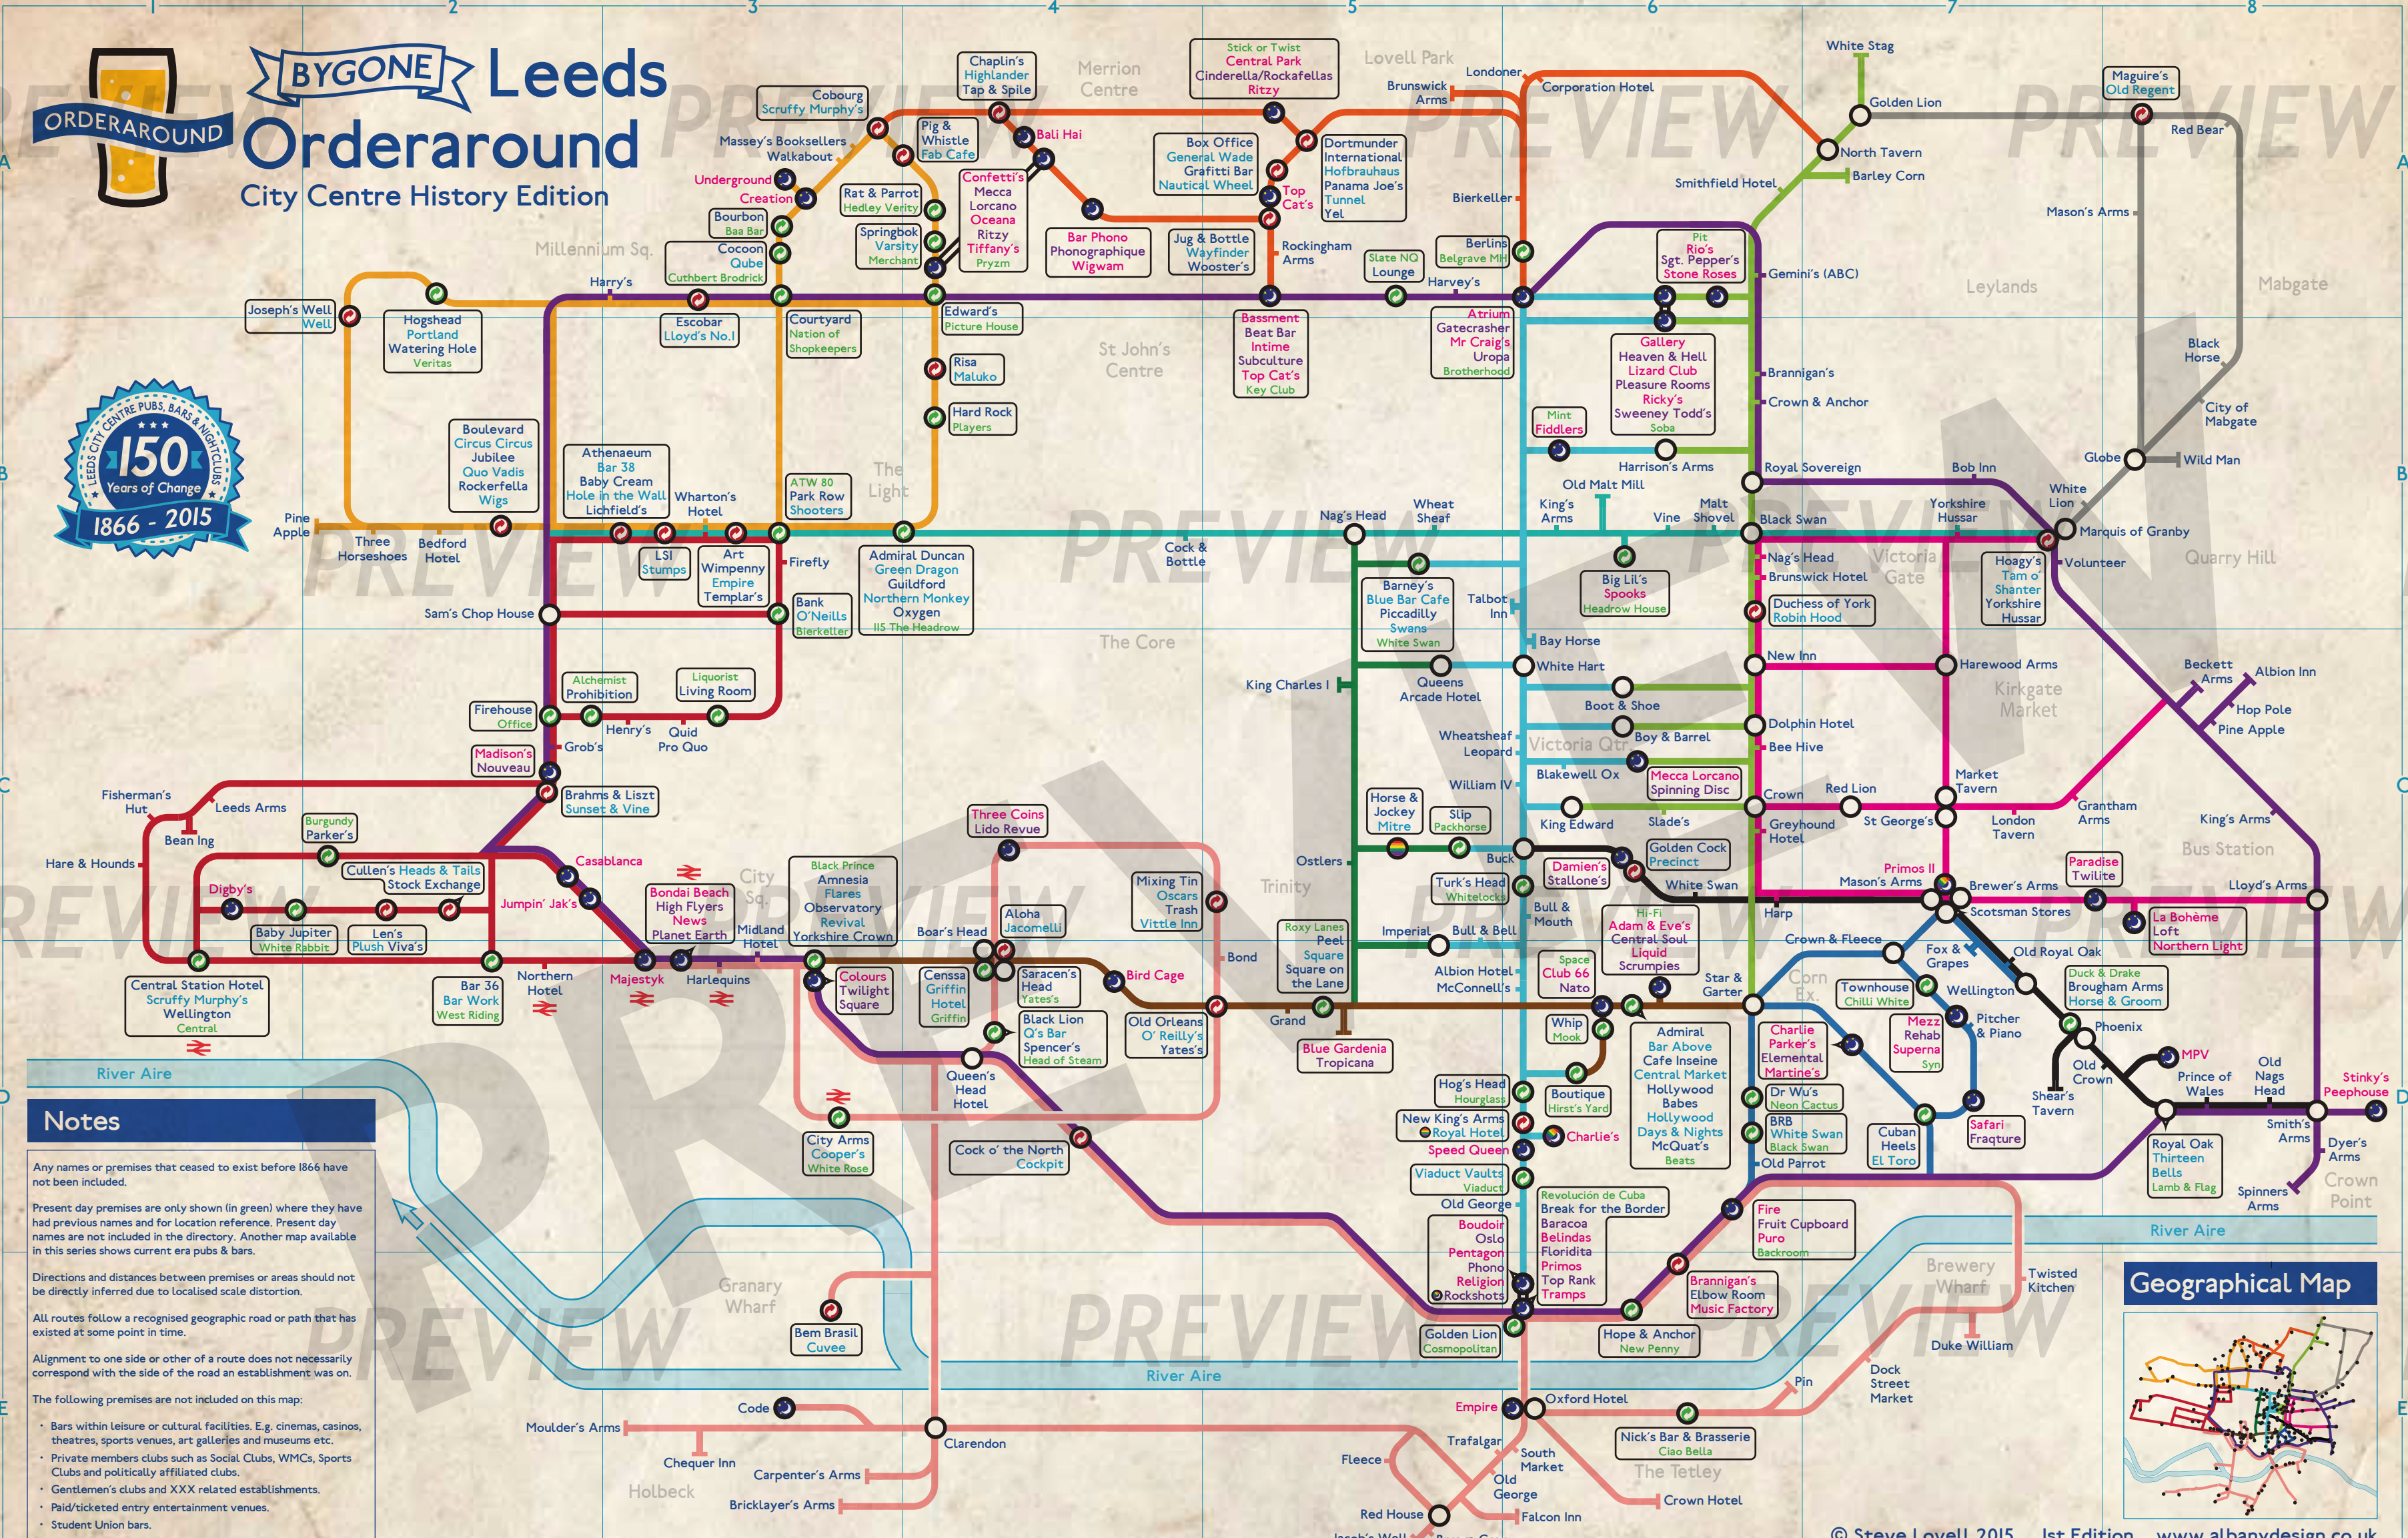

BYGONE Leeds Orderaround City Centre History Edition

Notes

Any names or premises that ceased to exist before 1866 have not been included.

Present day premises are only shown (in green) where they have had previous names and for location reference. Present day names are not included in the directory. Another map available in this series shows current era pubs & bars.

Directions and distances between premises or areas should not be directly inferred due to localised scale distortion.

All routes follow a recognised geographic road or path that has existed at some point in time.

Alignment to one side or other of the road an establishment was on.

The following premises are not included on this map:

- Bars within leisure or cultural facilities. E.g. cinemas, casinos, theatres, sports venues, art galleries and museums etc.
- Private members clubs such as Social Clubs, WMCs, Sports Clubs and politically affiliated clubs.
- Gentlemen's clubs and XXX related establishments.
- Paid/ticketed entry entertainment venues.
- Student Union bars.

© Steve Lovell 2015 1st Edition www.albanydesign.co.uk

Key to lines and symbols

	Kirkgate
	Mabgate District
	Boar Lane
	Financial District
	Northern District
	City Quarter
	Vicar Lane & North Street
	Land's Lane & Trinity Street
	Westgate, Headrow, Eastgate
	Briggate
	Corn Exchange District
	City Loop
	City South
	Market District
	Adjacent Railway Station
	Interchange (Pub / Bar)
	Pub / Bar Name
	LGBT Pub / Bar
	LGBT Nightclub
	Nightclub
	Nightclub Name
	Present Name
	Multiple Names - Extinct
	Multiple Names - Extant