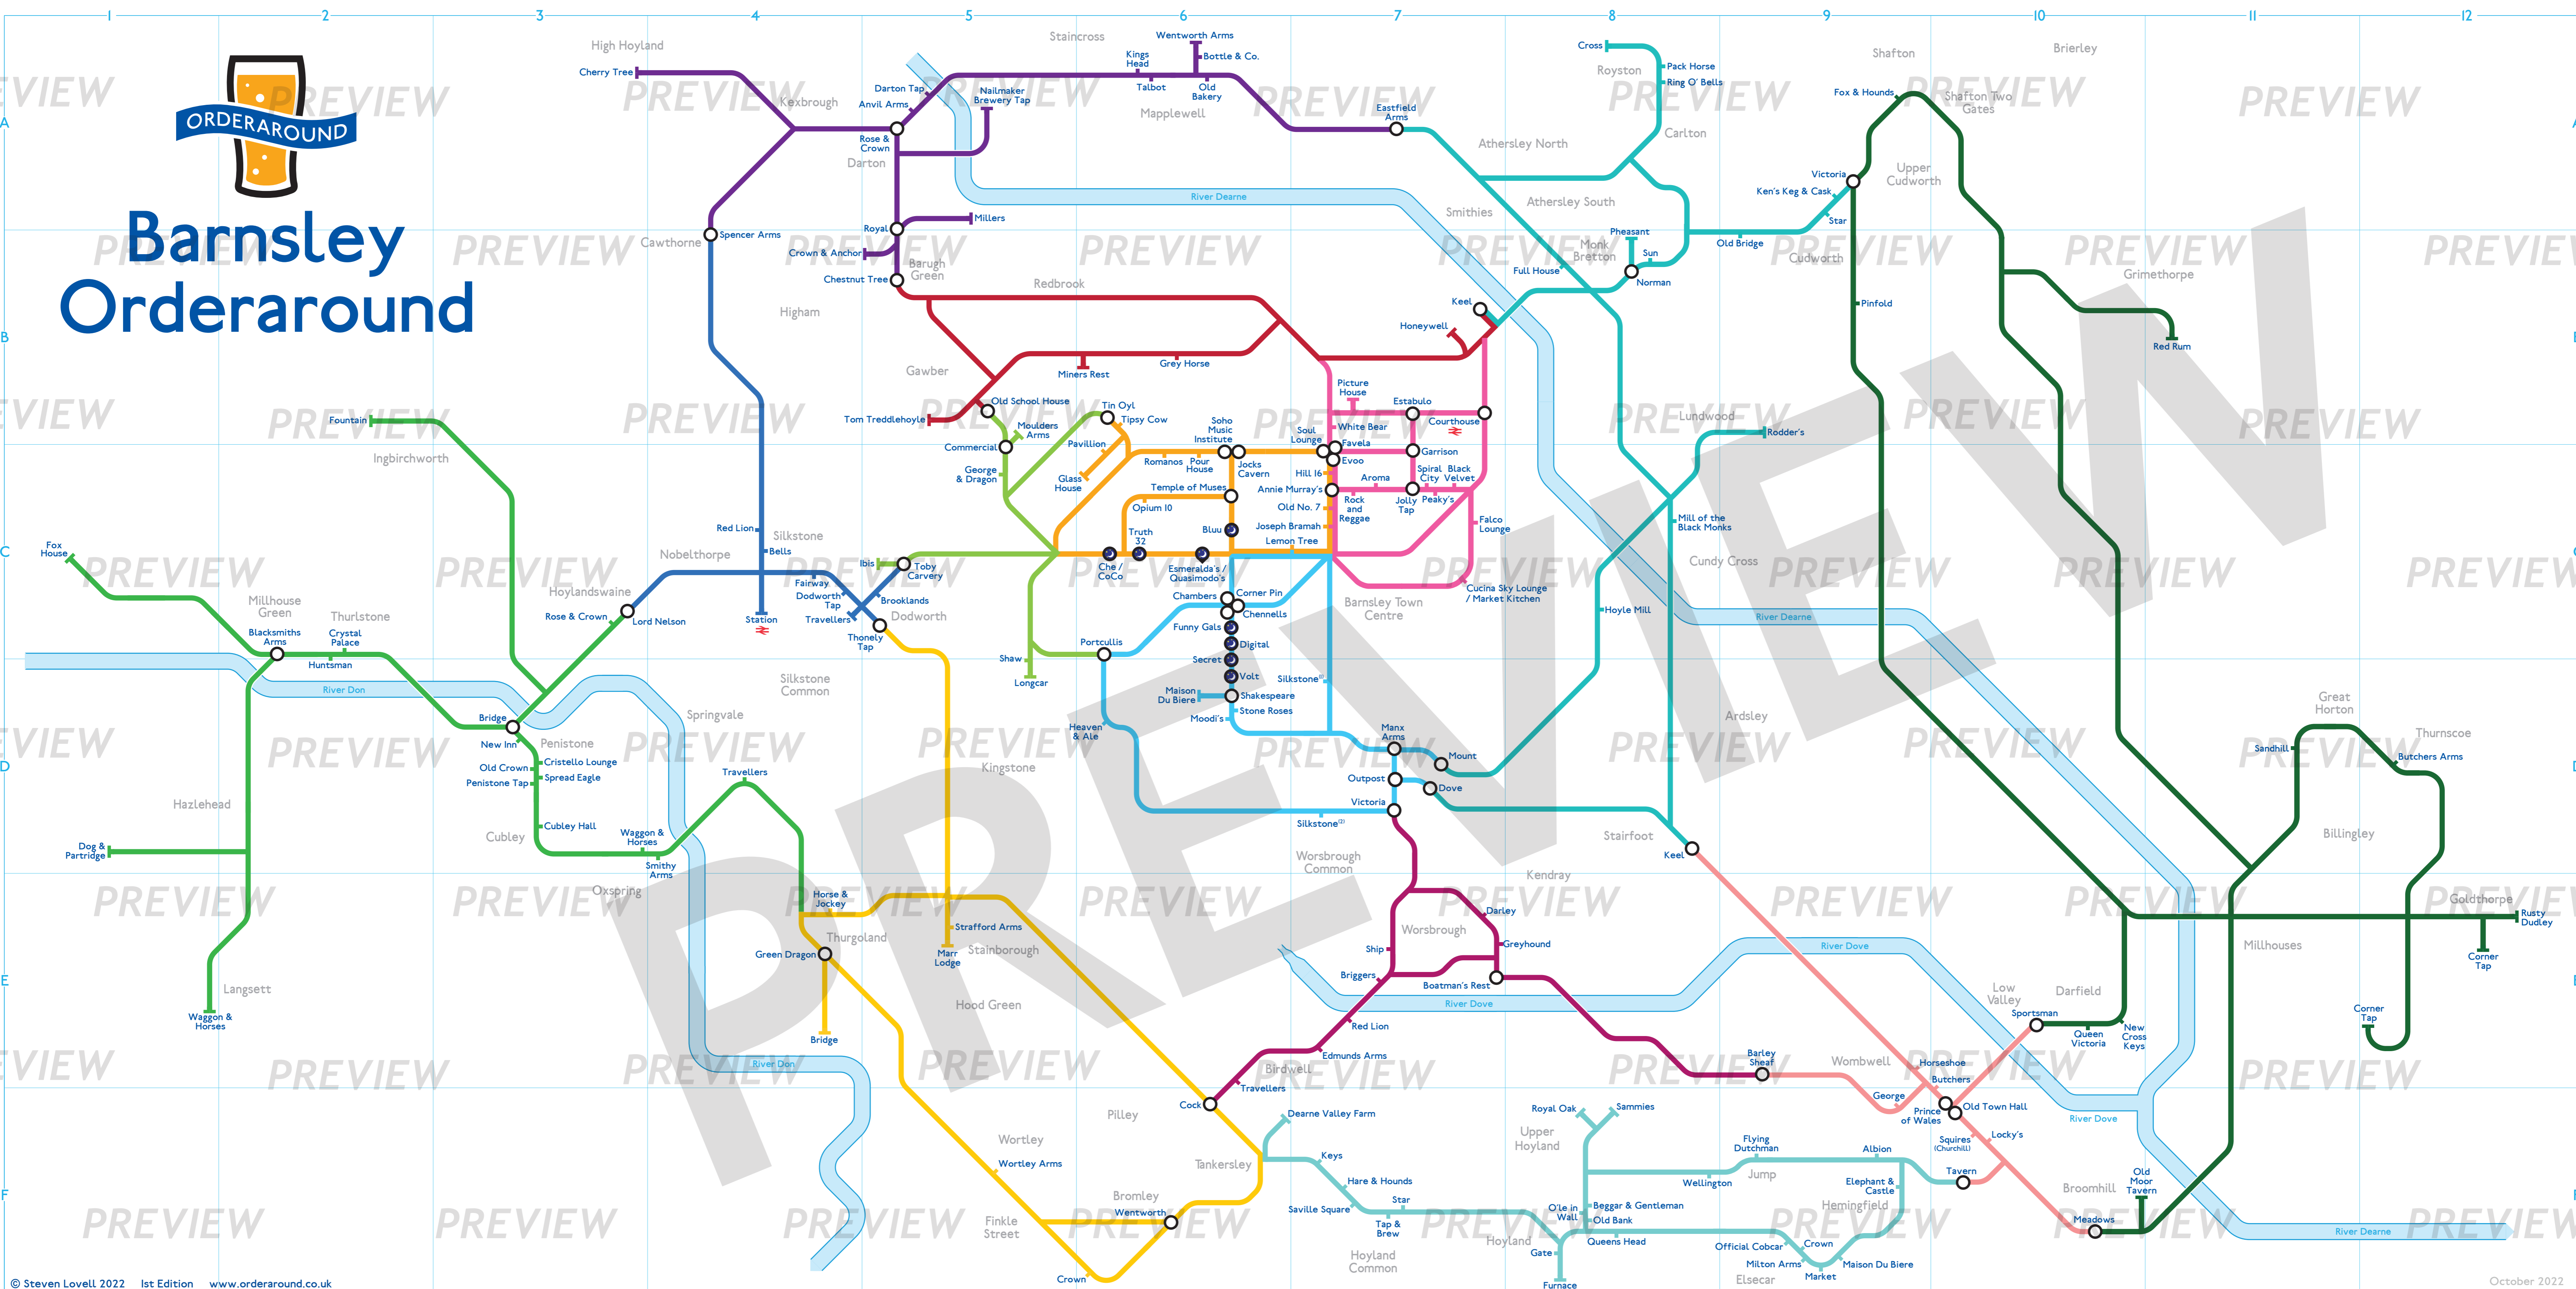

Barnsley Orderaround

© Steven Lovell 2022 1st Edition www.orderaround.co.uk

October 2022

Key to lines and symbols

- Silkstone District
- Barnsley Town West
- Stainborough & District
- Barnsley Town West
- Penistone & District
- Grimethorpe & Thurnscoe
- Monk Bretton & District
- Hoyland, Elsecar & District
- Barnsley Town South
- Barnsley North
- Darton, Mapplewell & Dist.
- Worsbrough & District
- Barnsley Town East
- Wombwell & District
- Ajacent Railway Station
- Interchange