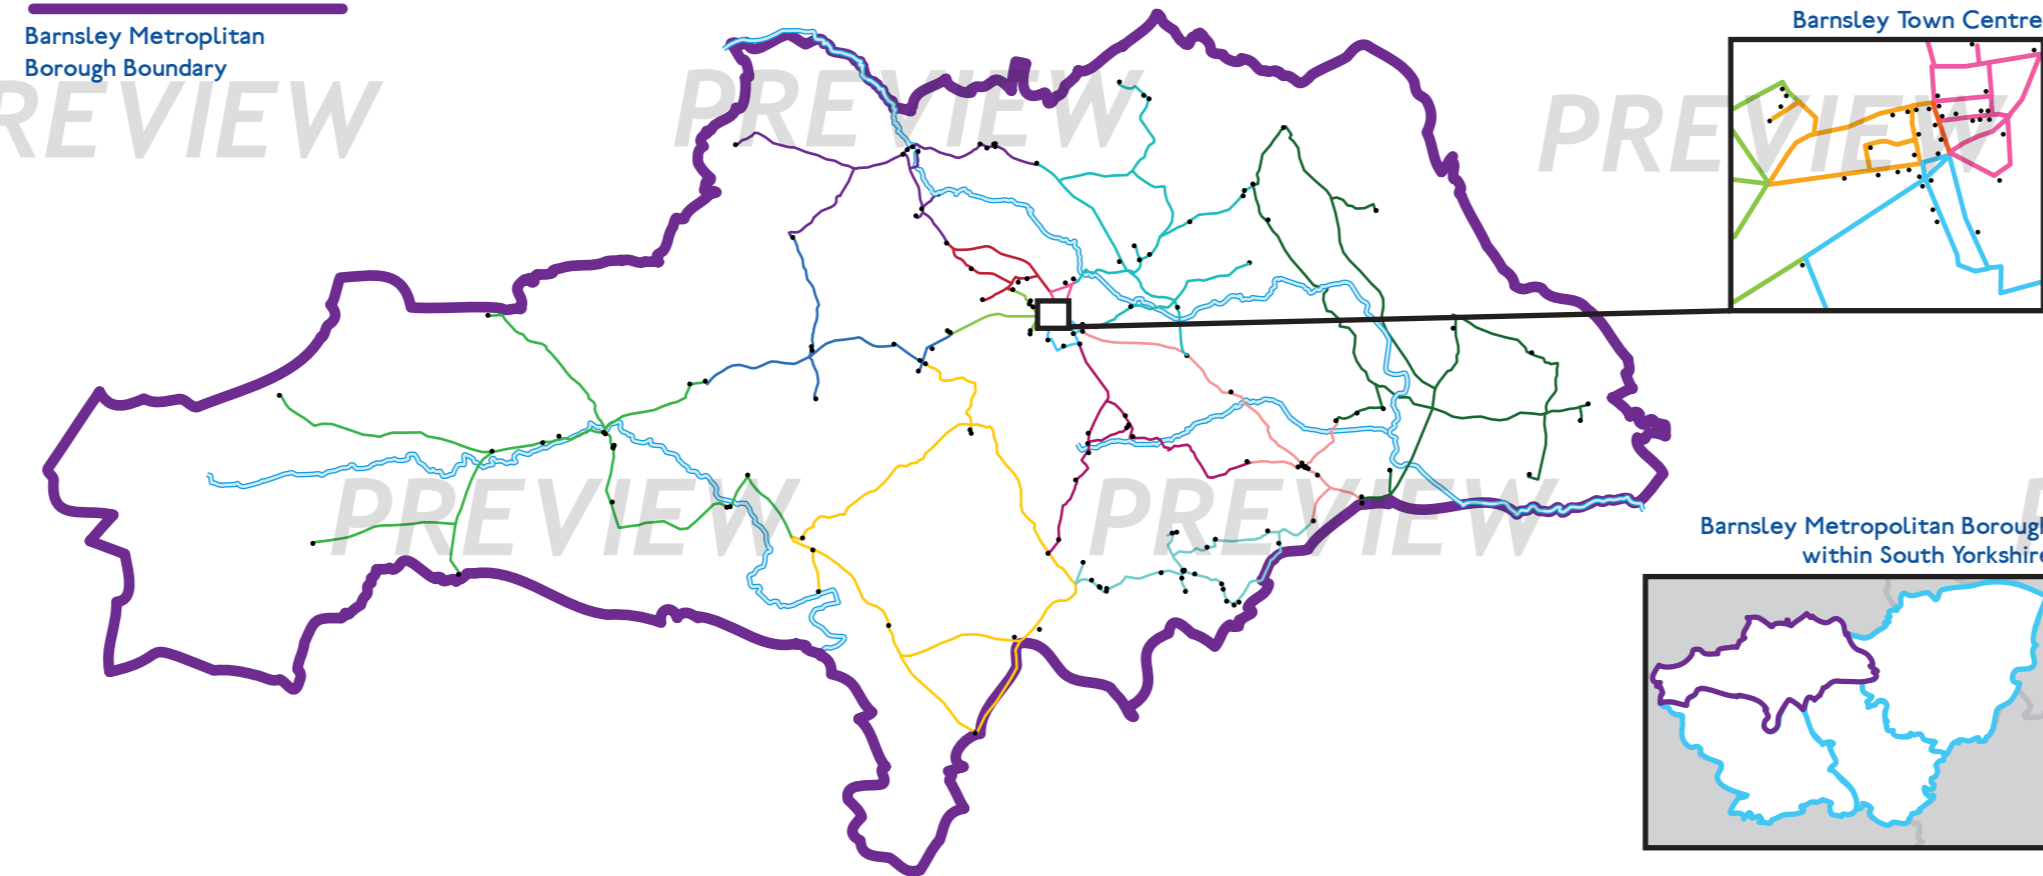

Geographical Routes

Notes

Directory

A	B	C	D	E	F	G	H	I	J	K	L	M	N	O	P	Q	R	S	T	U	V	W	X	Y	Z
Albion	Albion	Albion	Albion	Albion	Albion	Albion	Albion	Albion	Albion	Albion	Albion	Albion	Albion	Albion	Albion	Albion	Albion	Albion	Albion	Albion	Albion	Albion	Albion	Albion	

This map has 186 places.